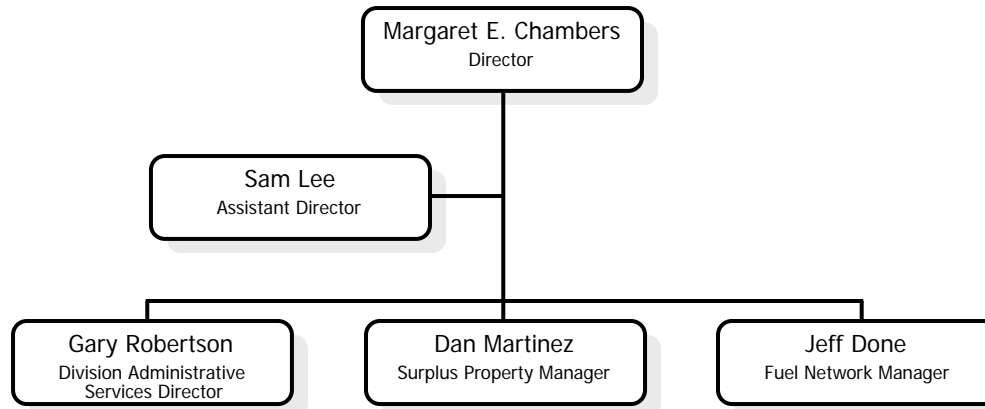

Directors & Managers

Administrative Services

Surplus Property

Ray Brusik

Driver

Gus Cansino

Warehouse Specialist

Steve Duggins

Warehouse Manager

Lori Potter

Warehouse Specialist

Colten Smouse

Warehouse Worker II

Shelli Stephenson

Warehouse Specialist

Glen Wright