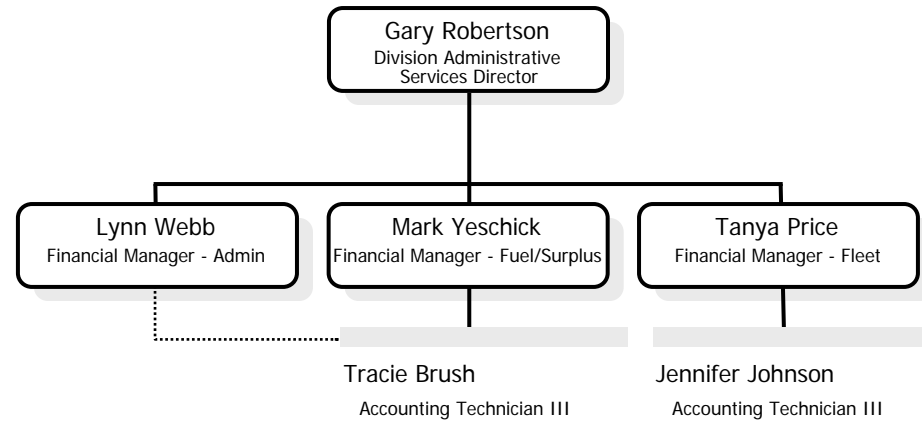

Directors & Managers

Administrative Services

Surplus Property

Ray Brusik

Driver

Gus Cansino

Warehouse Specialist

Steve Duggins

Warehouse Manager

Lori Potter

Warehouse Specialist

Colten Smouse

Warehouse Worker II

Shelli Stephenson

Warehouse Specialist

Glen Wright