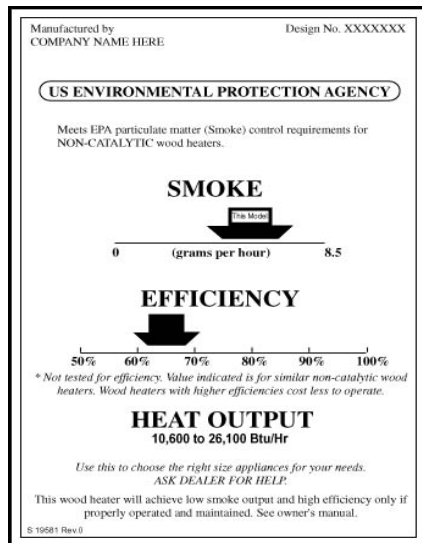

List of EPA Certified Wood Stoves January 11, 2009

EPA Wood Heater Program

Enclosed is the list of wood stoves certified by the United States Environmental Protection Agency (EPA). An EPA certified wood stove or wood heating appliance has been independently tested by an accredited laboratory to meet a particulate emissions limit of 7.5* grams per hour for noncatalytic wood stoves and 4.1* grams per hour for catalytic wood stoves. All wood heating appliances subject to the New Source Performance Standard for New Residential Wood Heaters under the Clean Air Act offered for sale in the United States are required to meet these emission limits. An EPA certified wood stove can be identified by a temporary paper label attached to the front of the wood stove and a permanent metal label affixed to the back or side of the wood stove (See examples below). Please contact John DuPree at 202-564-5950 should you have questions regarding a particular model line or manufacturer.

*

Temporary Wood Stove Label

Permanent Wood Stove Label

Wood stoves offered for sale in the state of Washington must meet a particulate emissions limit of 4.5 grams per hour for non catalytic wood stoves and 2.5 grams per hour for catalytic wood stoves.