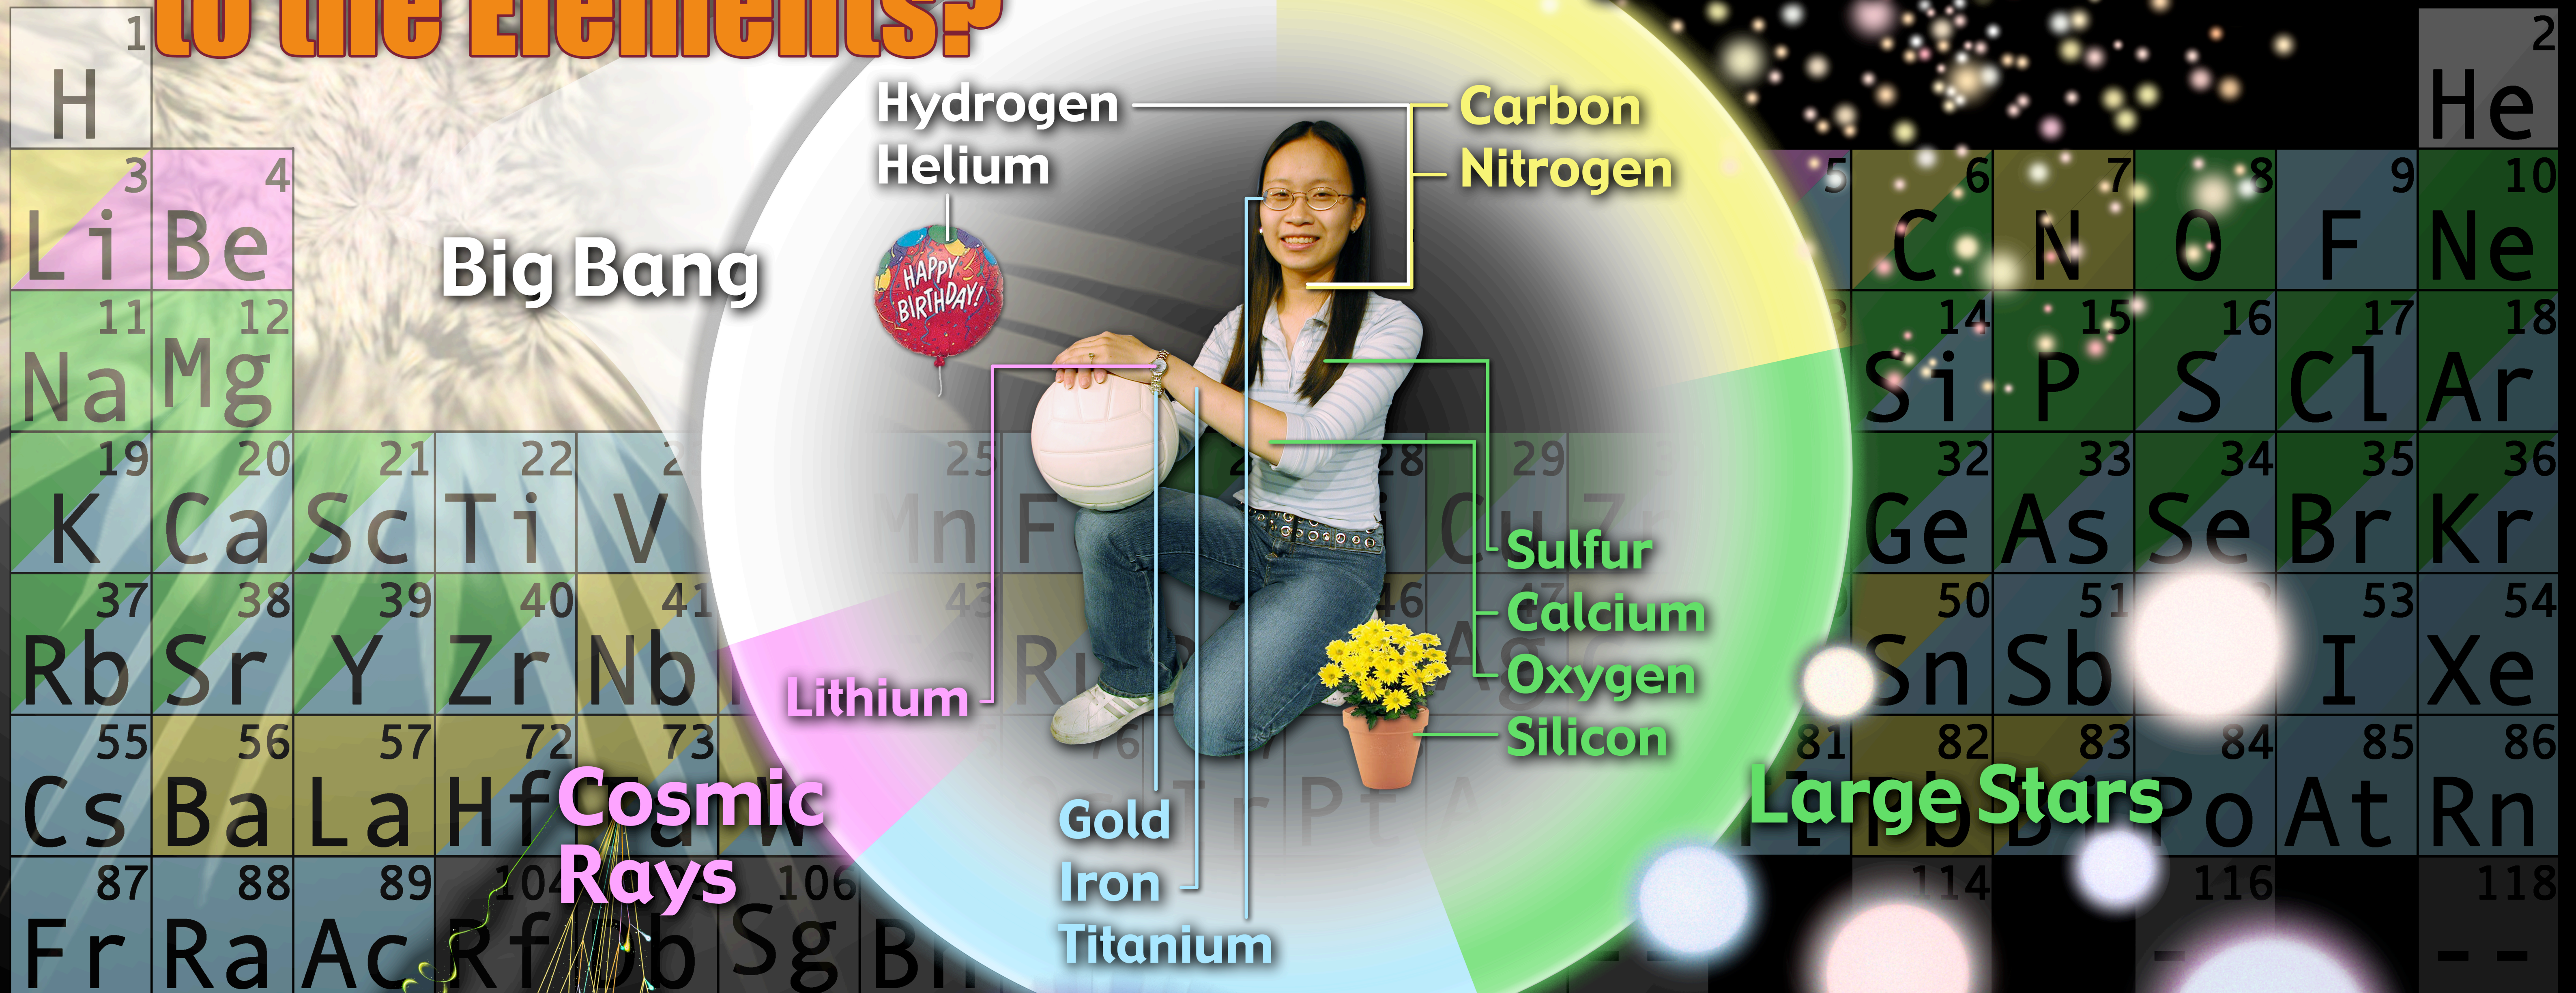

What is Your Cosmic Connection to the Elements?

58 Ce	59 Pr	60 Nd	61 Pm	62 Sm	63 Eu	64 Gd	65 Tb	66 Dy	67 Ho	68 Er	69 Tm	70 Yb	71 Lu
90 Th	91 Pa	92 U	93 Np	94 Pu	95 Am	96 Cm	97 Bk	98 Cf	99 Es	100 Fm	101 Md	102 No	103 Lr