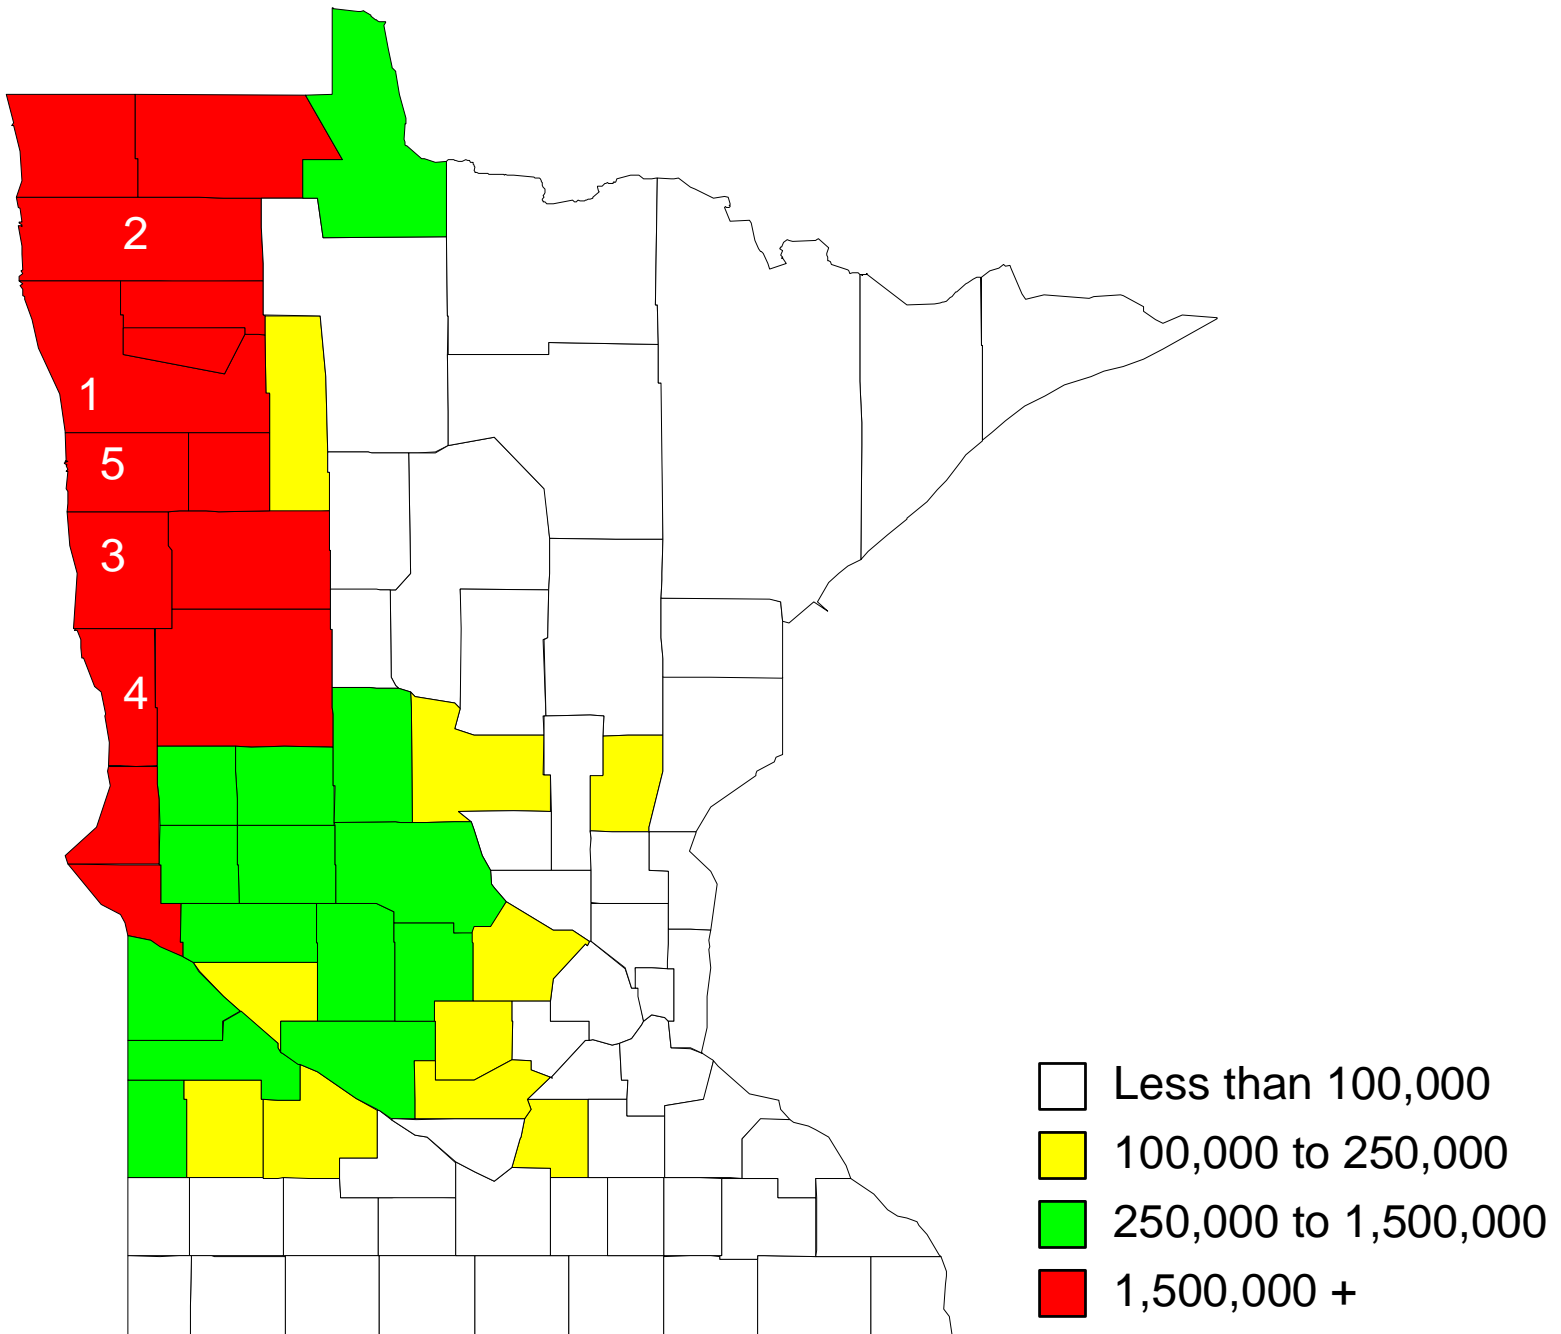

SPRING WHEAT

Bushels Produced in 2006

Top Five Production Counties

1-Polk 2-Marshall 3-Clay 4-Wilkin 5-Norman