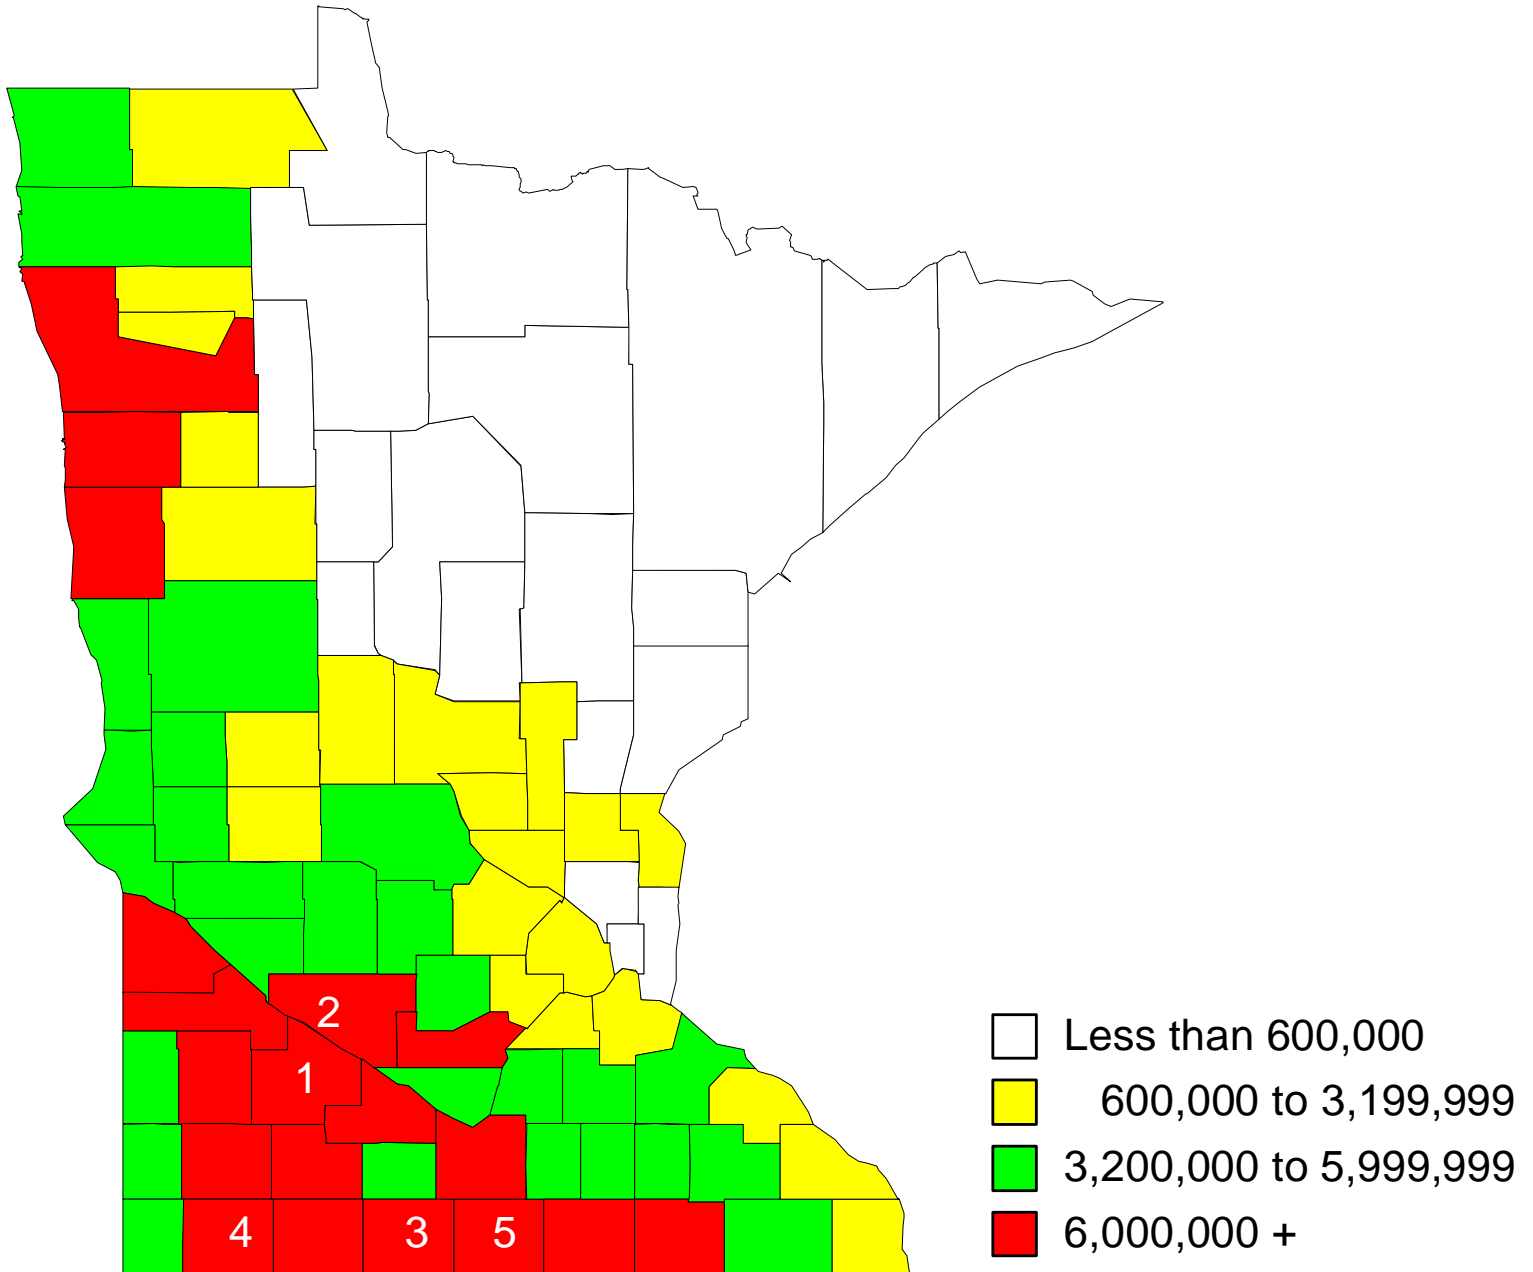

SOYBEANS

Bushels Produced in 2006

Top Five Soybeans Counties

1-Redwood 2-Renville 3-Martin 4-Nobles 5-Faribault