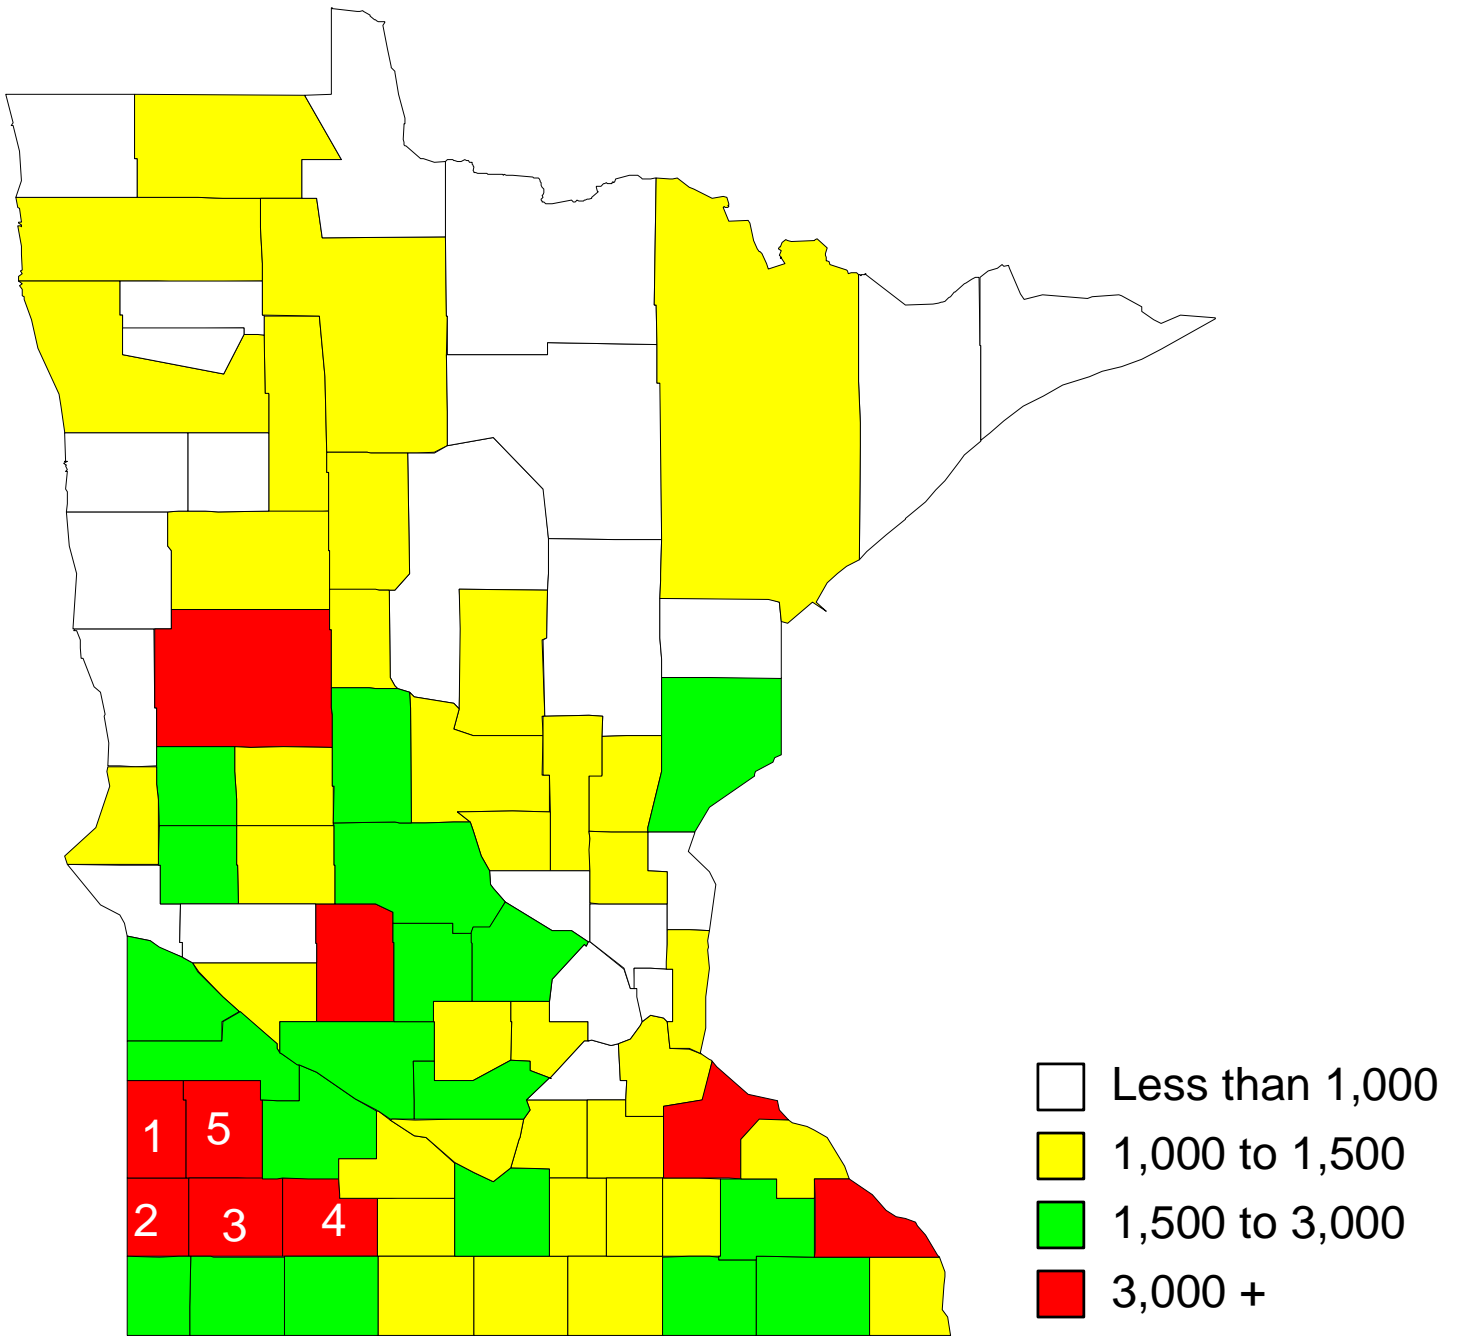

ALL BREEDING SHEEP AND LAMBS

Number of Head, January 1, 2007

Top Five Inventory Counties

1-Lincoln 2-Pipestone 3-Murray 4-Cottonwood 5-Lyon