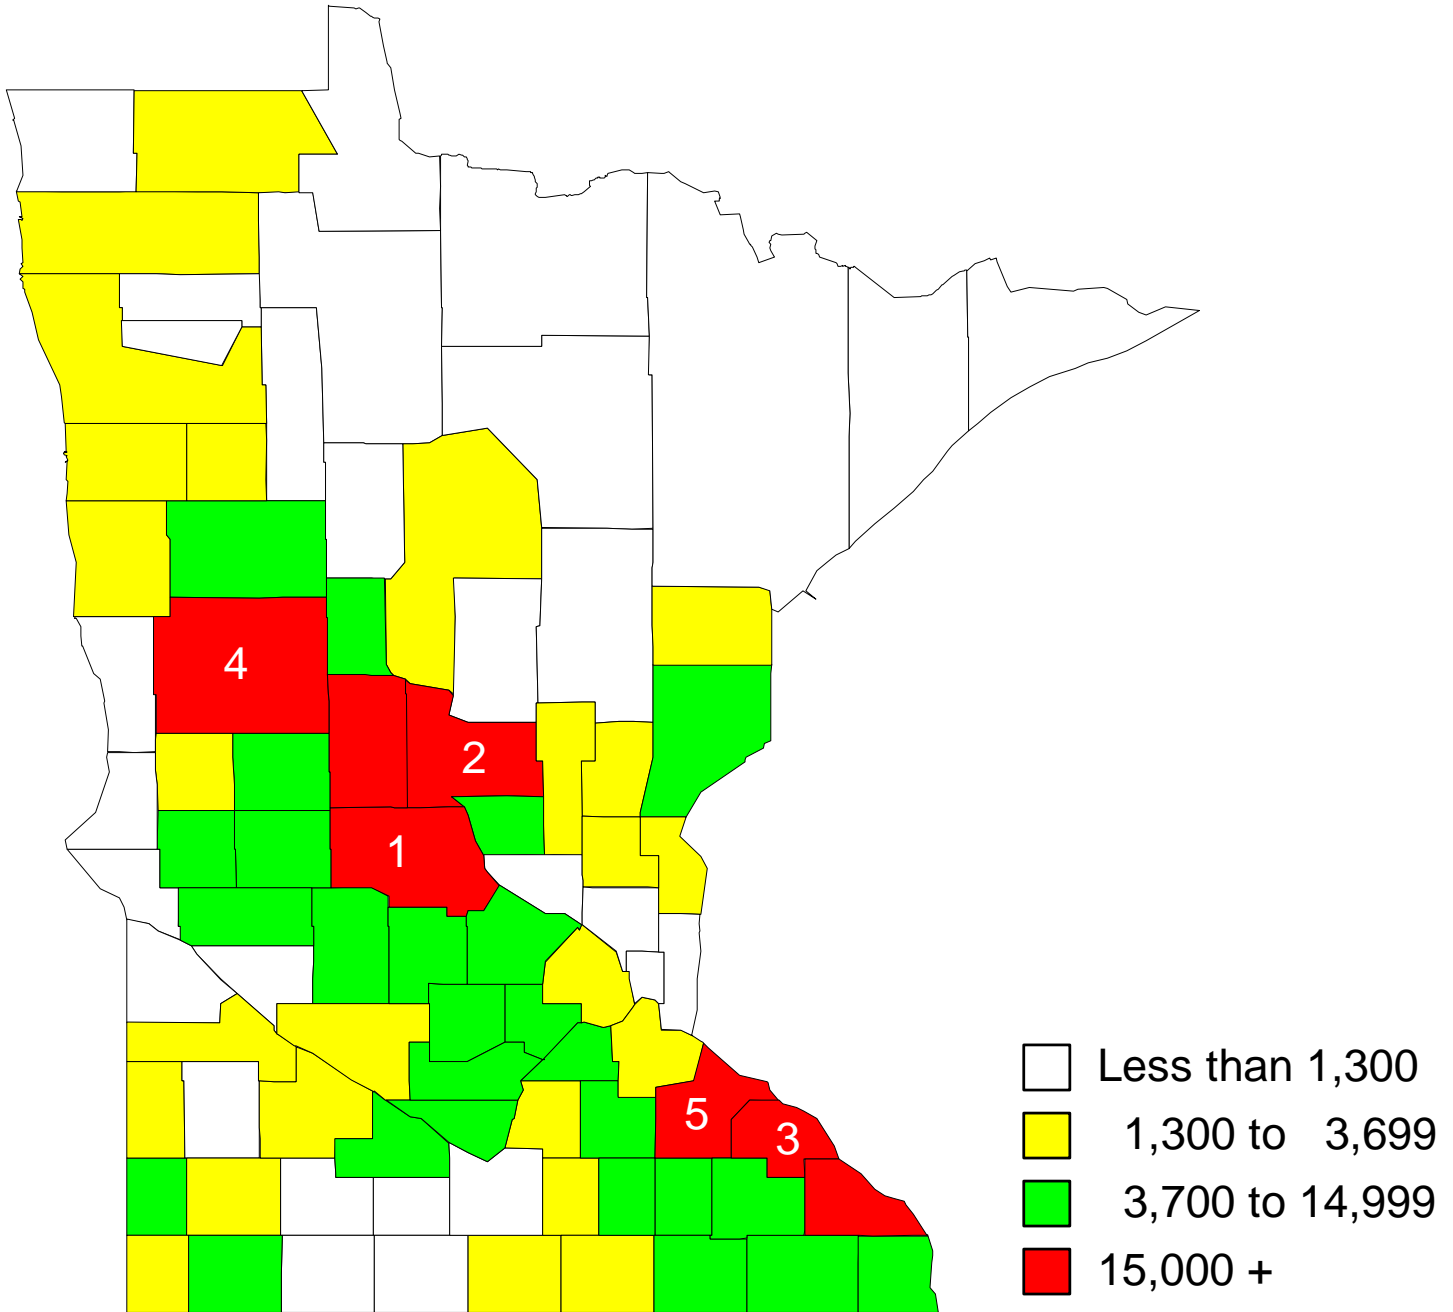

MILK COWS

Number of Head, January 1, 2007

Minnesota's Top Five Inventory Counties

1-Stearns 2-Morrison 3-Winona 4-Otter Tail 5-Goodhue