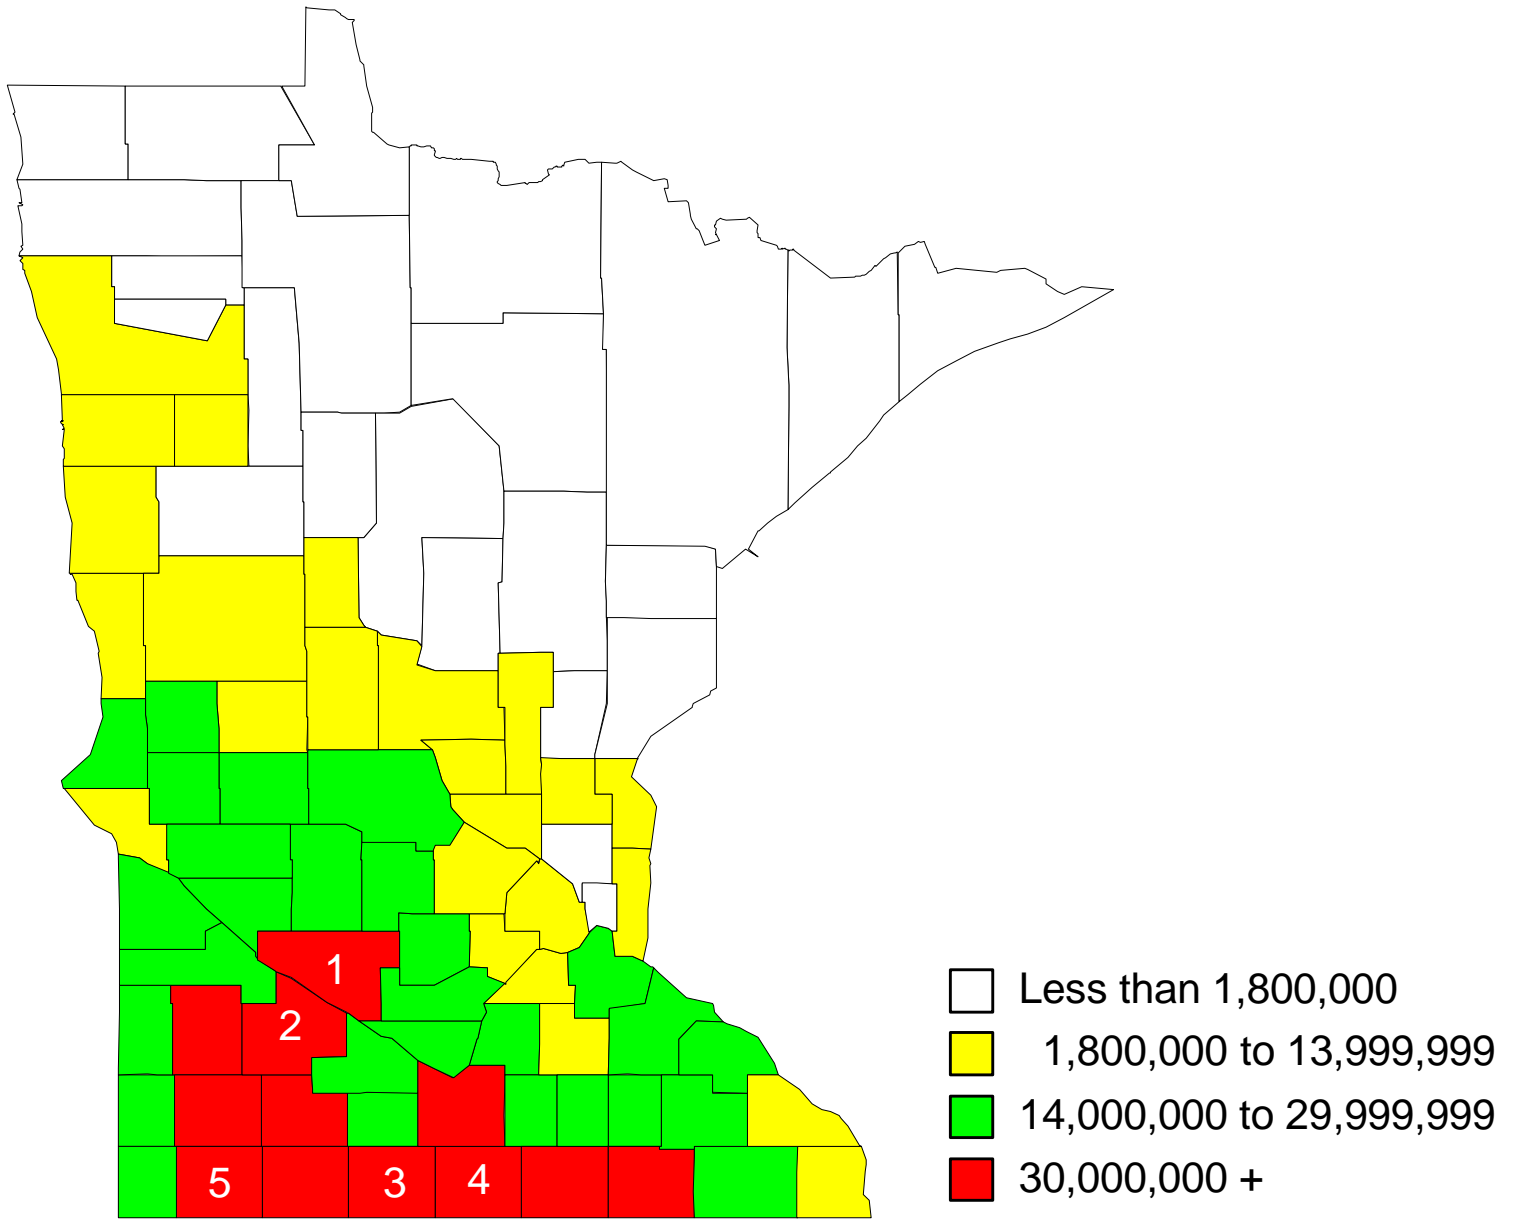

CORN

Bushels Produced In 2006

Top Five Production Counties
1-Renville 2-Redwood 3-Martin 4-Faribault 5-Nobles