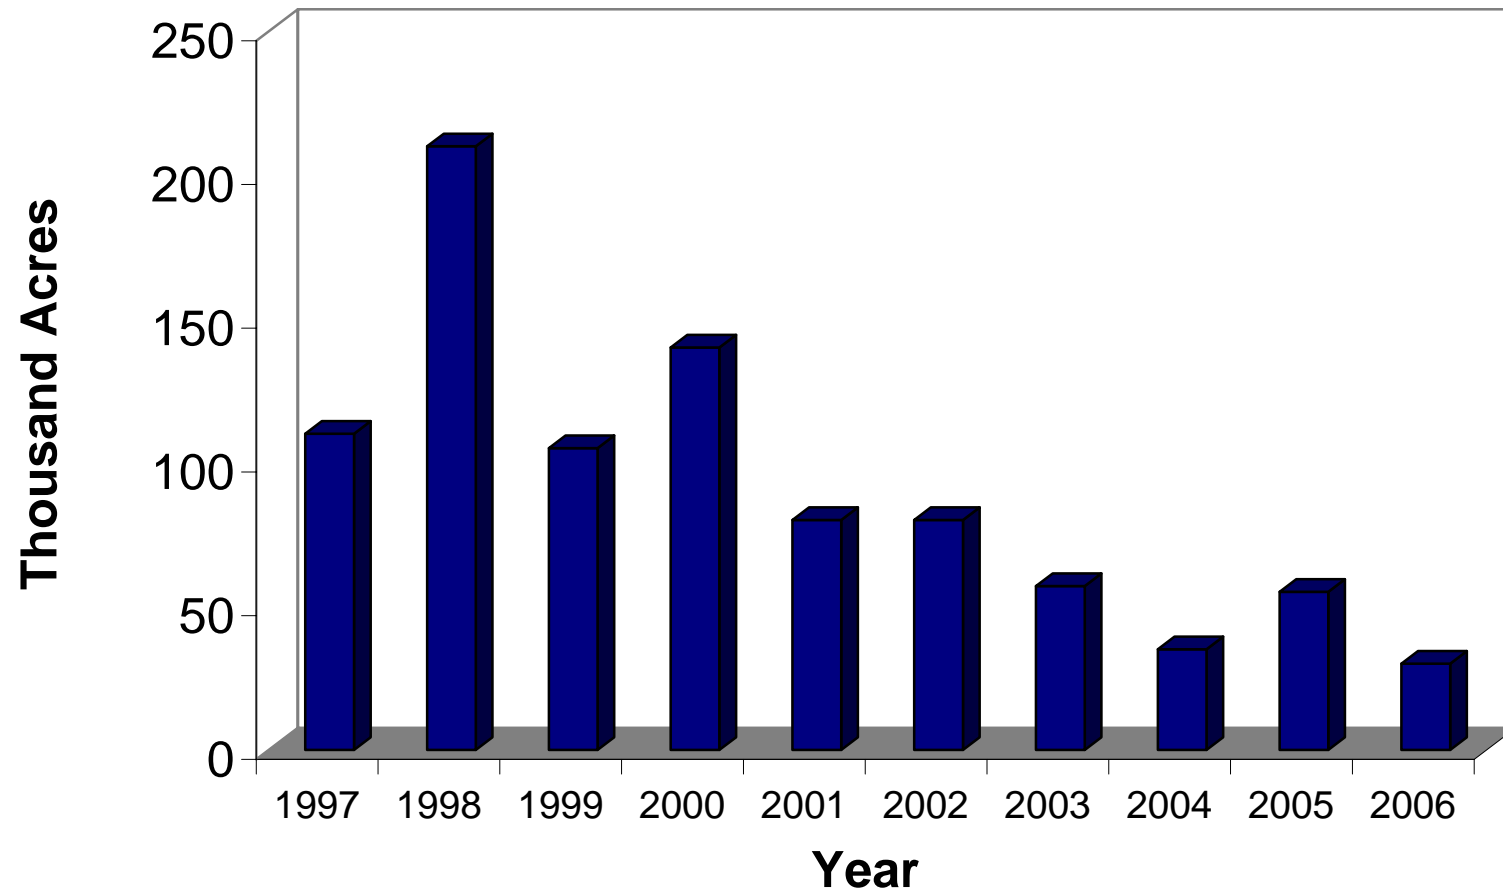

## Minnesota Canola Planted Acres

\*Planted Acres not available in 1996