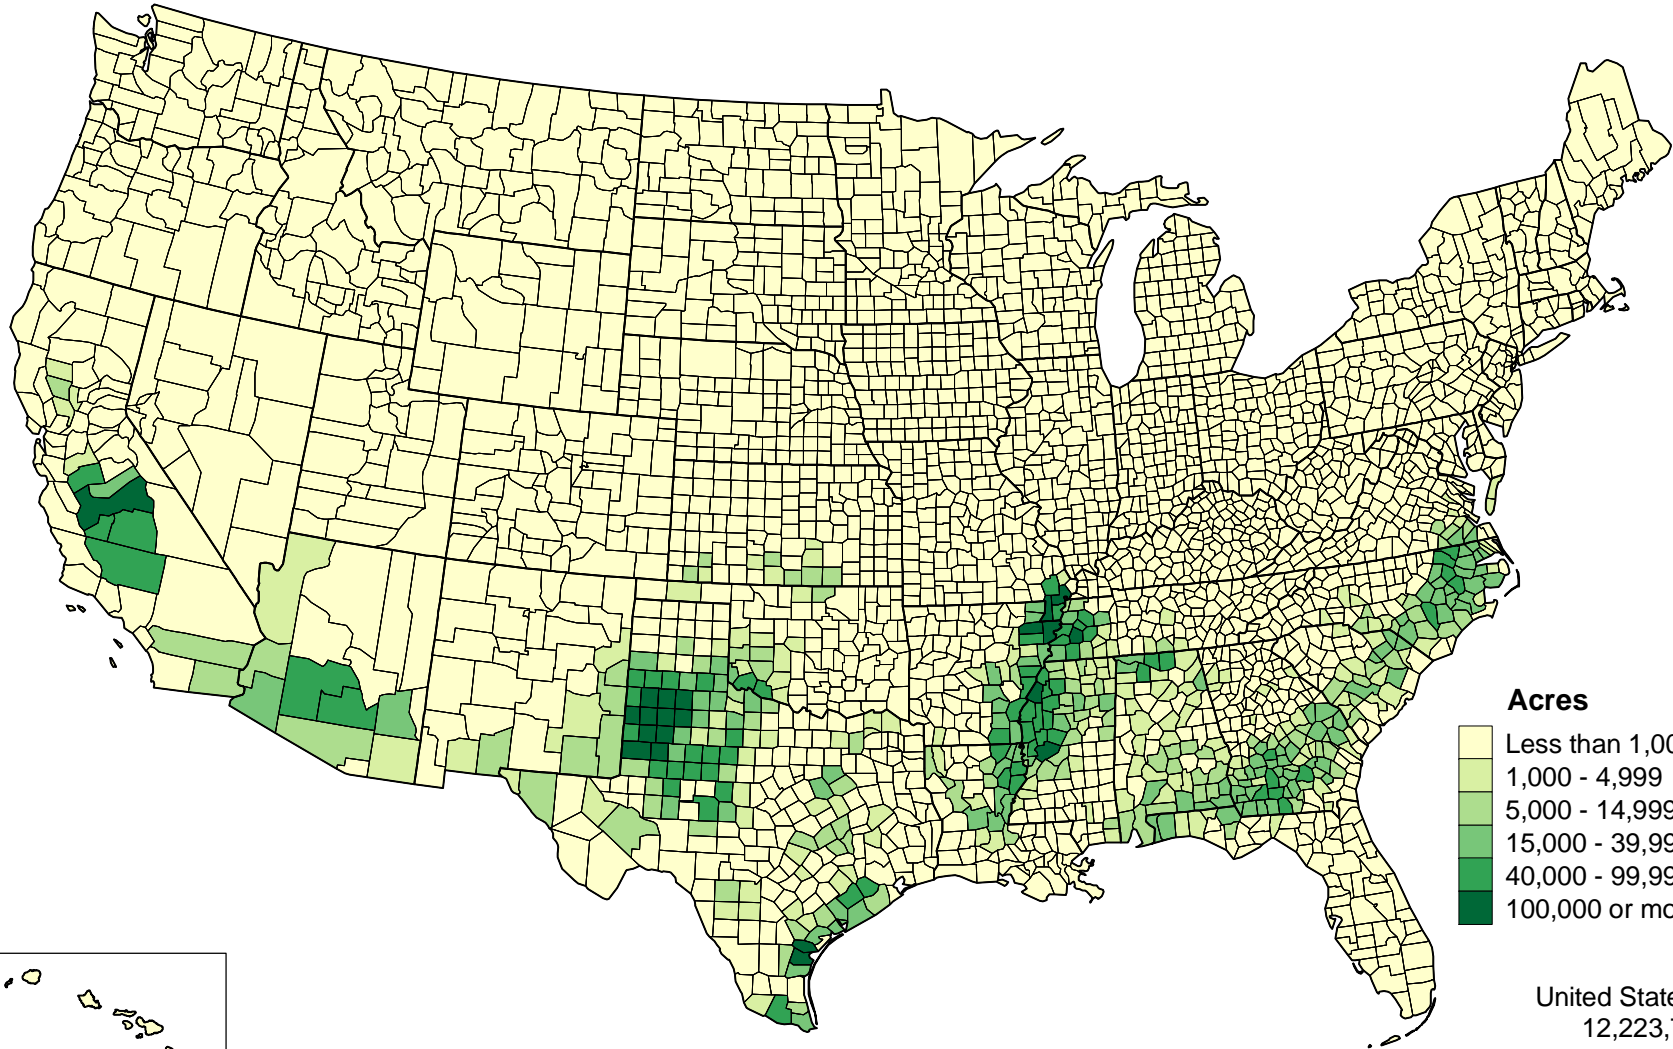

Upland Cotton, Harvested Acres: 2002

Acres

United States Total
12,223,770

2002 Census of Agriculture