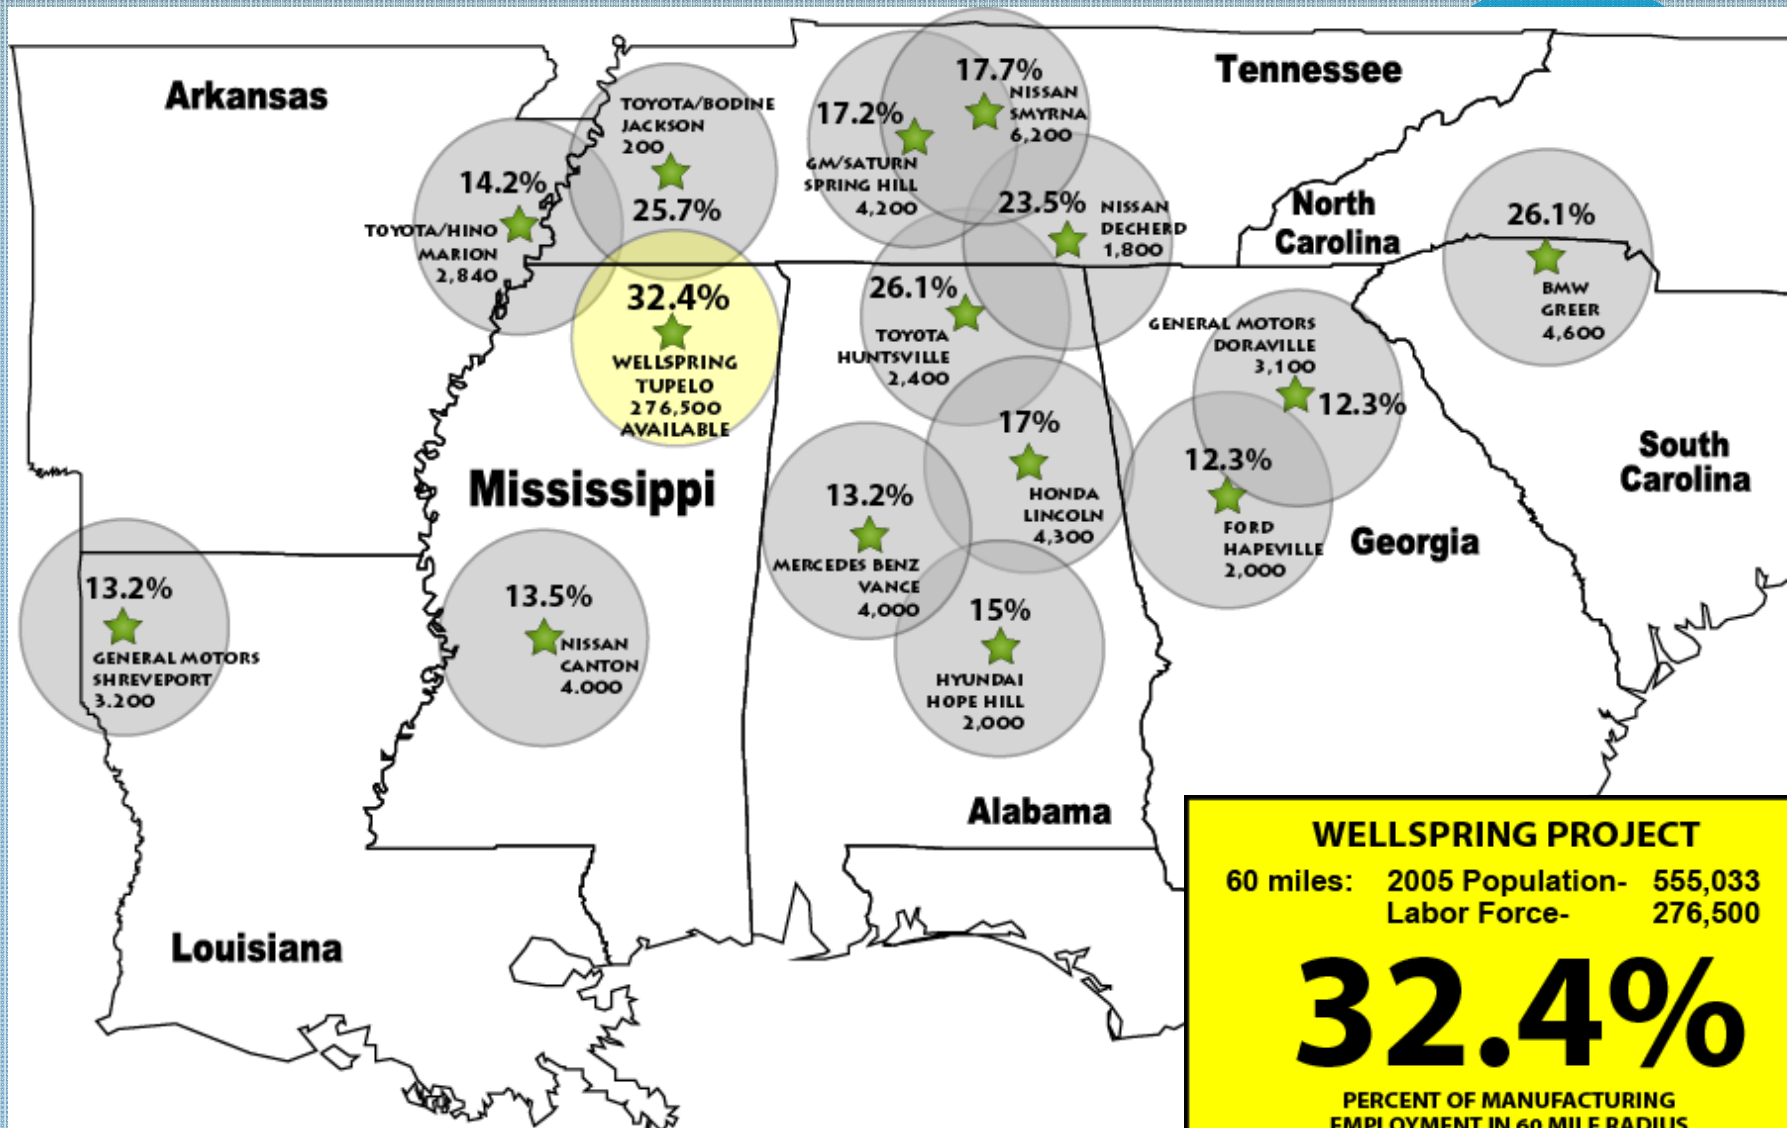

Mold and Die program in Advanced Manufacturing

Tupelo High School

A Blue Ribbon School

North Mississippi Medical Center

WELLSPRING PROJECT

60 miles: 2005 Population- 555,033
 Labor Force- 276,500

32.4%

PERCENT OF MANUFACTURING EMPLOYMENT IN 60 MILE RADIUS

Sources: Demographic data © 2005 by Experian/Applied Geographic Solutions Pathfinders, Inc.

Wellspring

60-Mile Radius

Population

555,033

Labor Force

276,500

Manufacturing Workers

76,973

Comparison with San Antonio

60-Mile Radius

Population

2,051,598

Labor Force

977,790

Manufacturing Workers