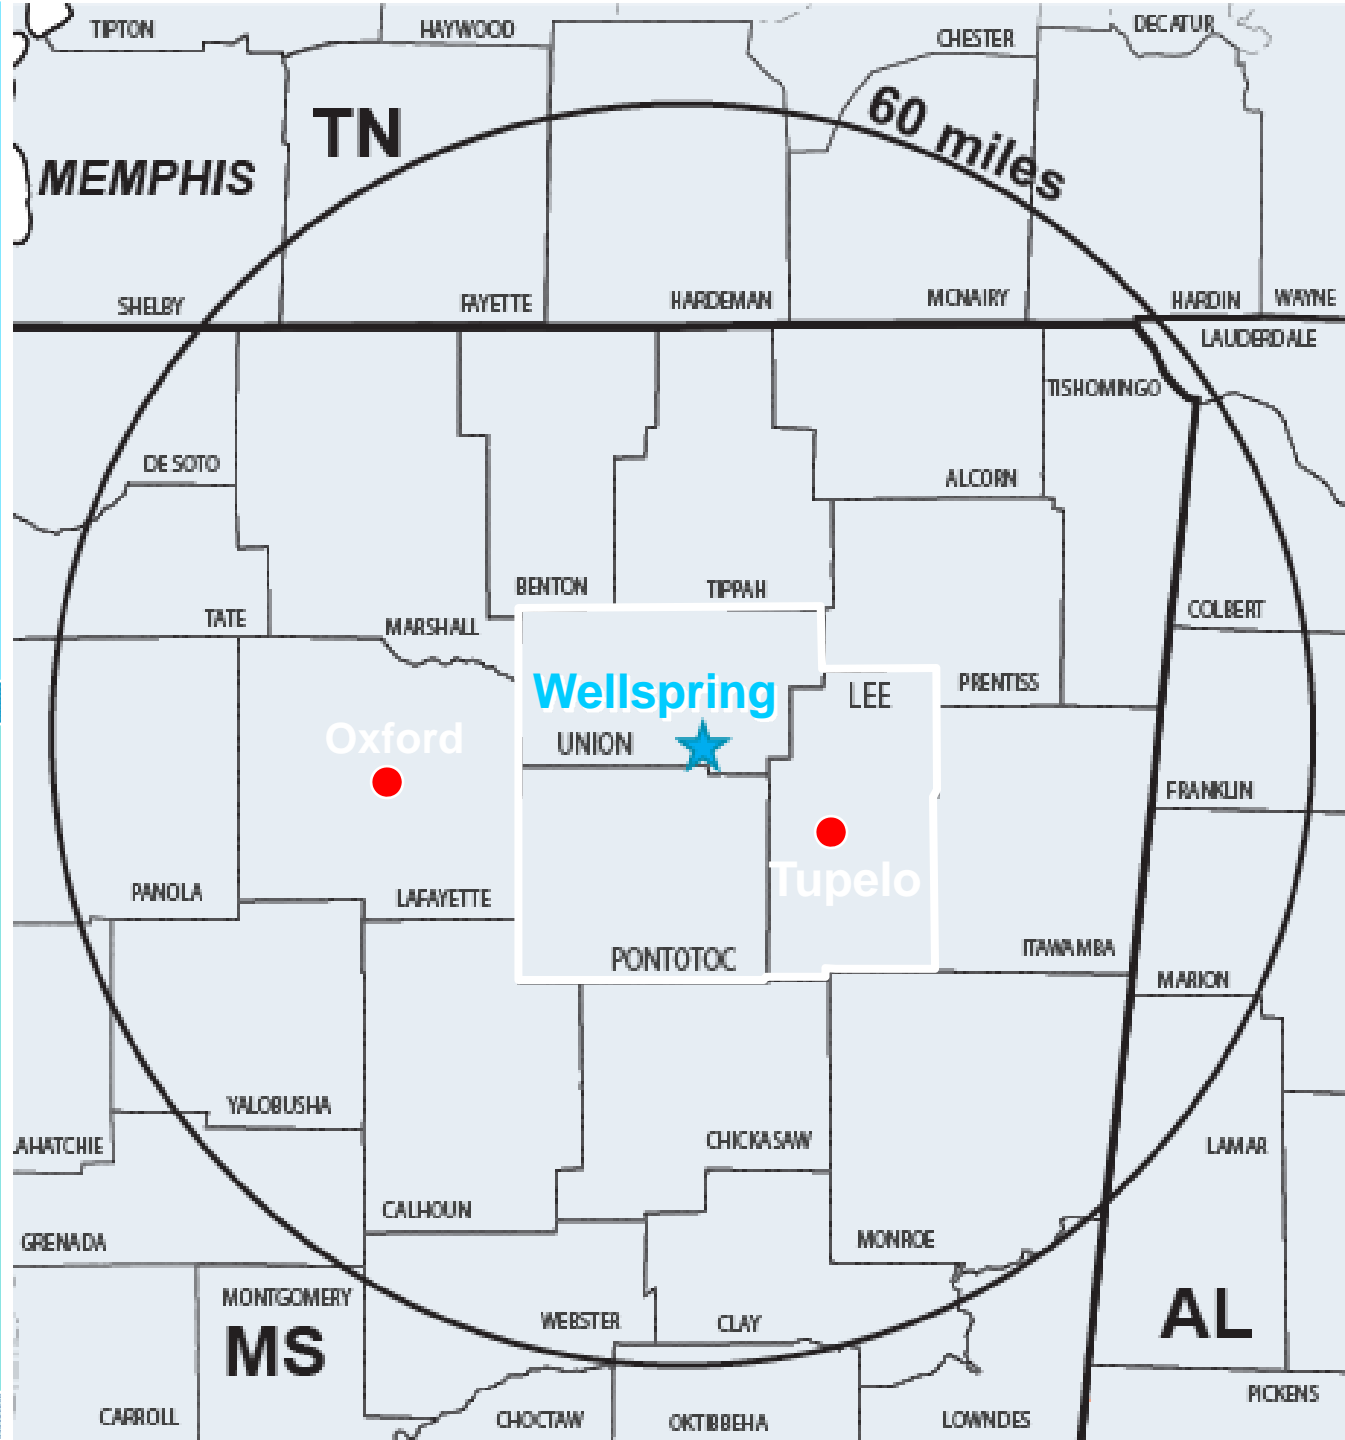

Sources: Demographic data © 2005 by Experian/Applied Geographic Solutions Pathfinders, Inc.

Wellspring

60-Mile Radius

Population

555,033

Labor Force

276,500

Manufacturing Workers

76,973

Comparison with San Antonio

60-Mile Radius

Population

2,051,598

Labor Force

977,790

Manufacturing Workers

69,107

Sources: Demographics Now, US Census 2000

Site Advantages

- **276,500 workforce population within 60 miles of site**
- **76,973 manufacturing employment in same area**
- **Non-union labor climate in region (99% of plants non-union)**
- **Three major universities within one and a half hours: University of Mississippi, Mississippi State University, and University of Memphis**
- **Workforce Development provided by the Mississippi Corridor Consortium of Itawamba Community College, Northeast Mississippi Community College, and East Mississippi Community College**
- **Progressive, pro-business, and fiscally responsible local governments**