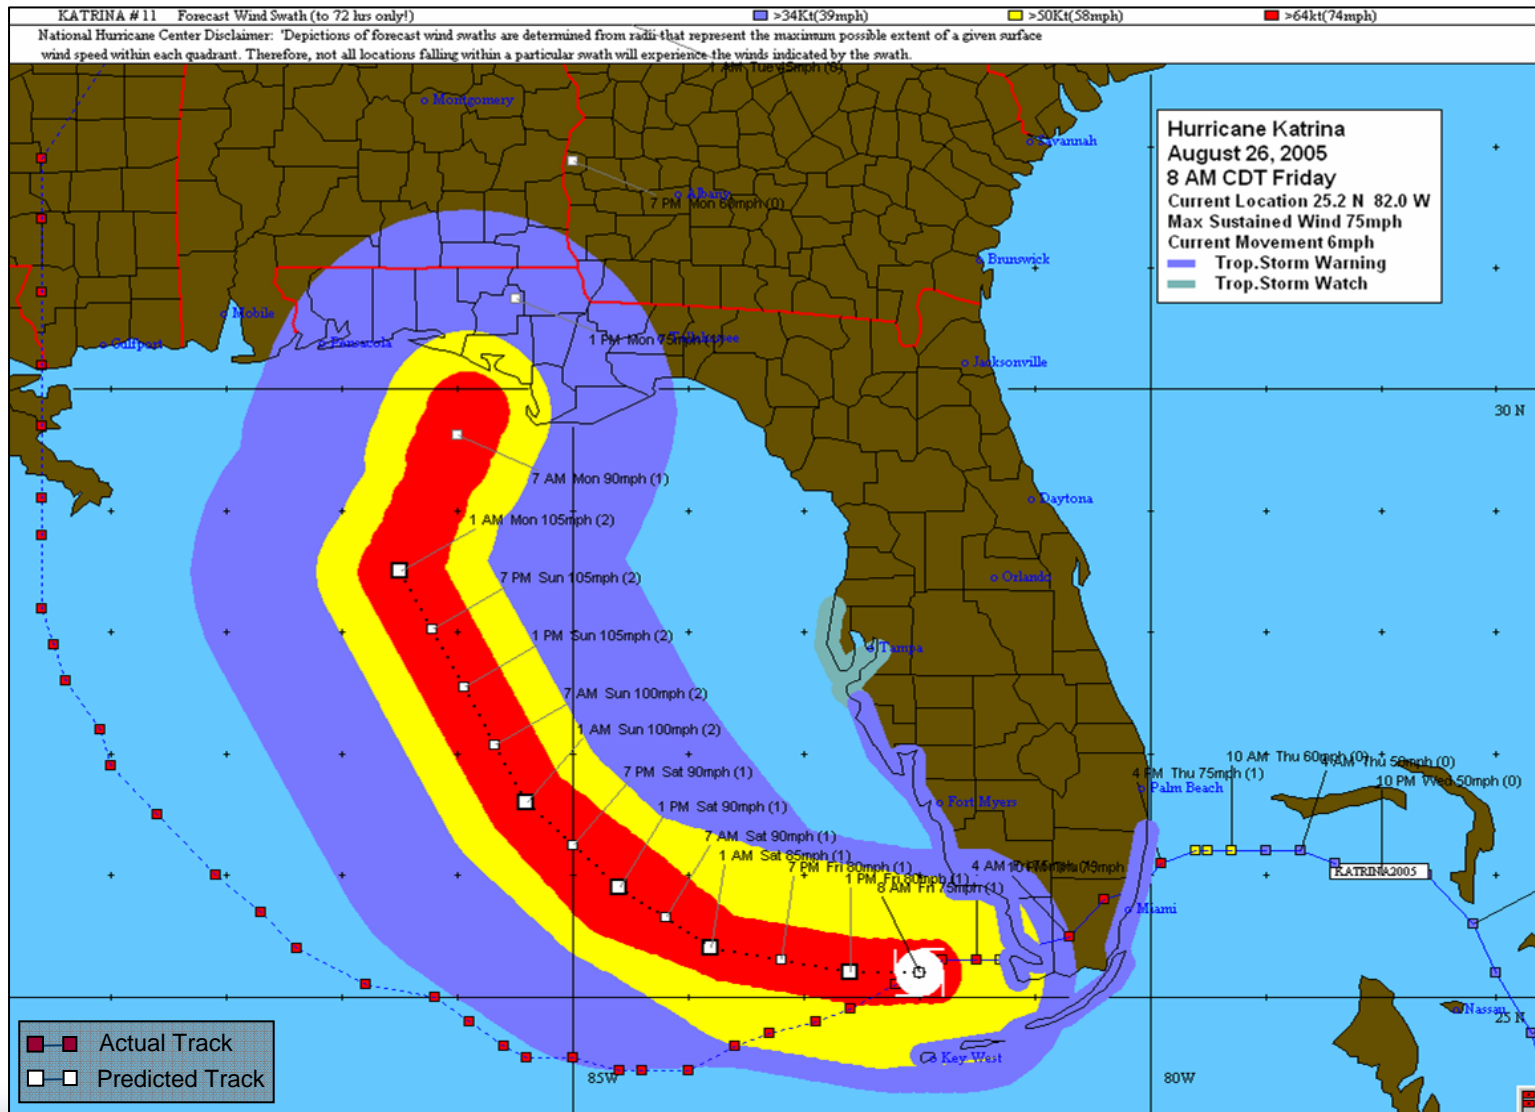

Hurricane Katrina

Louisiana

Katrina Timeline

Hurricane Katrina

Louisiana

On August 26th
Hurricane Katrina
took a dramatic shift
toward Louisiana

Hurricane Katrina

Louisiana

Katrina Timeline