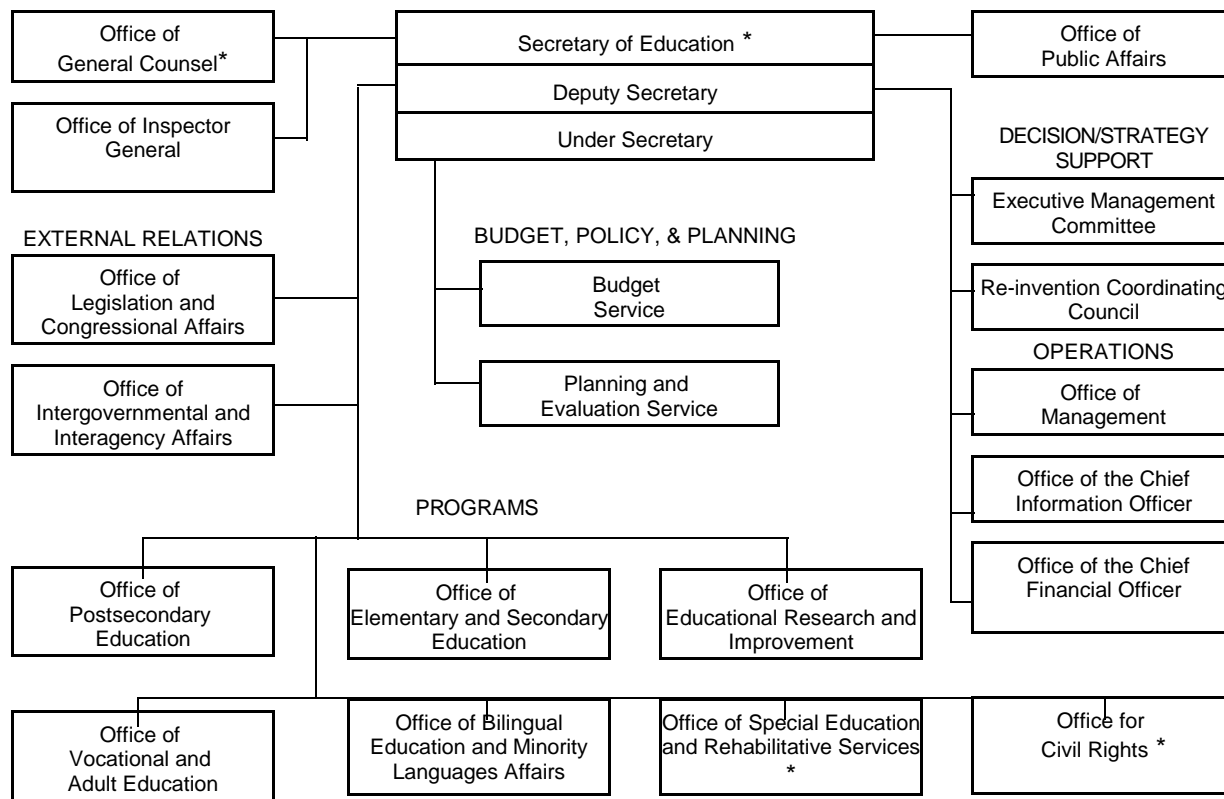

Appendix E

Organizational Structure of the U.S. Department of Education

* Offices with IDEA-related enforcement responsibilities

Office of Special Education Programs

Office of Special Education and Rehabilitative Services