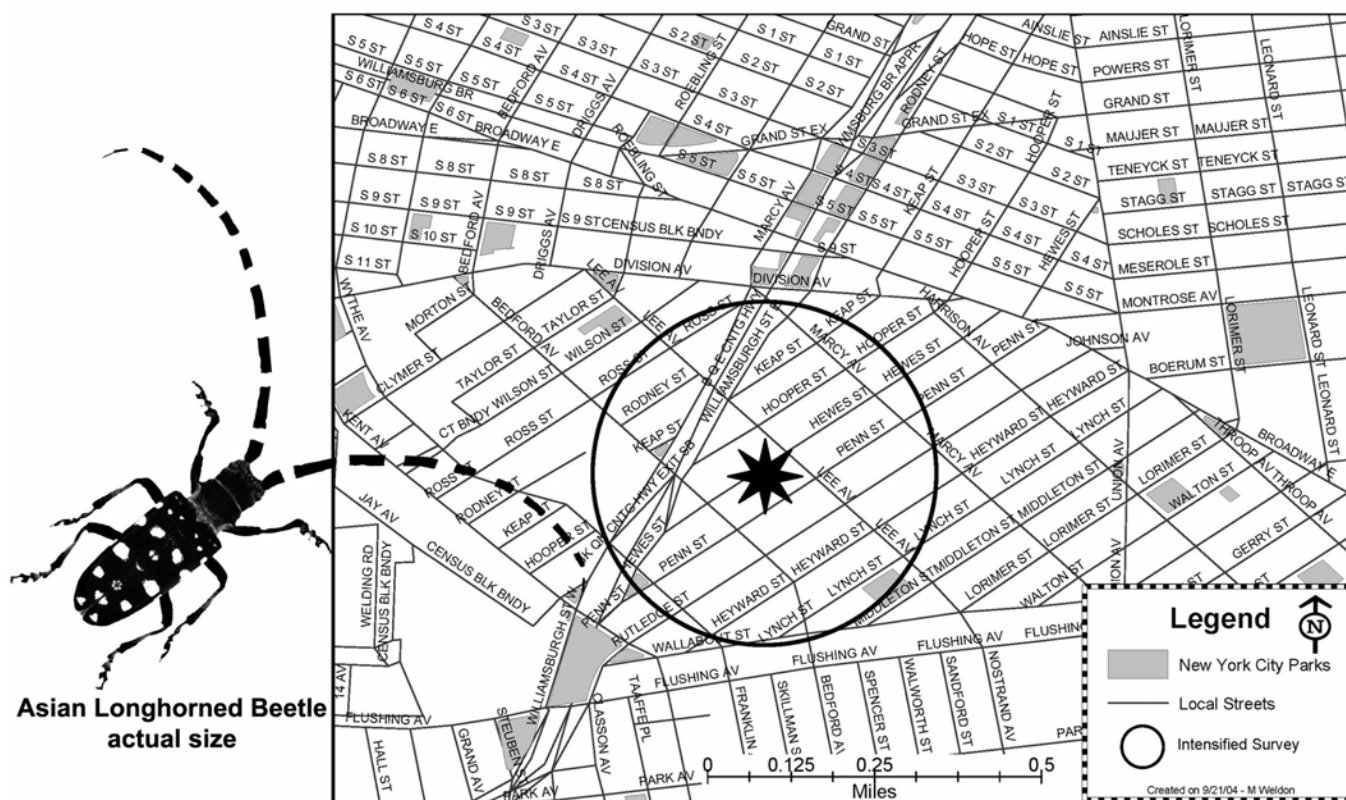

ASIAN LONGHORNED BEETLE IN WILLIAMSBURG!

The **U.S. Department of Agriculture's Asian Longhorned Beetle Cooperative Eradication Program** recently discovered a number of trees infested with the Asian longhorned beetle in the Williamsburg neighborhood of Brooklyn, NY.

Beetle infested trees are structurally weak and could cause personal injury or property damage. The USDA needs your help in fighting this devastating pest. Please allow USDA and NYS Department of Agriculture and Markets officials access to your property to inspect your trees for this insect.

Call **(718) 852-4685** or email Ashima.Sengupta@aphis.usda.gov to determine if you need to set up an appointment for inspection. Please be sure to include your name, address and telephone number. There is absolutely no charge for this inspection. Officials conducting inspections will provide identification.

You can also help by looking for the Asian longhorned beetle, which is about 1 to 1.5 inches long, has a shiny jet black body with distinctive white spots and long antennae that are banded with black and white. To report a sighting of this insect, call (877) STOP-ALB.

We need your help in stopping this destructive insect

Intensified surveys are being conducted within and around the circled area.

HELP STOP THE ASIAN LONGHORNED BEETLE

The New York Asian Longhorned Beetle Cooperative Eradication Program is comprised of the USDA Animal and Plant Health Inspection Service, USDA Forest Service, USDA Agricultural Research Service, New York State Department of Agriculture & Markets, New York State Department of Environmental Conservation and New York City Department of Parks & Recreation.