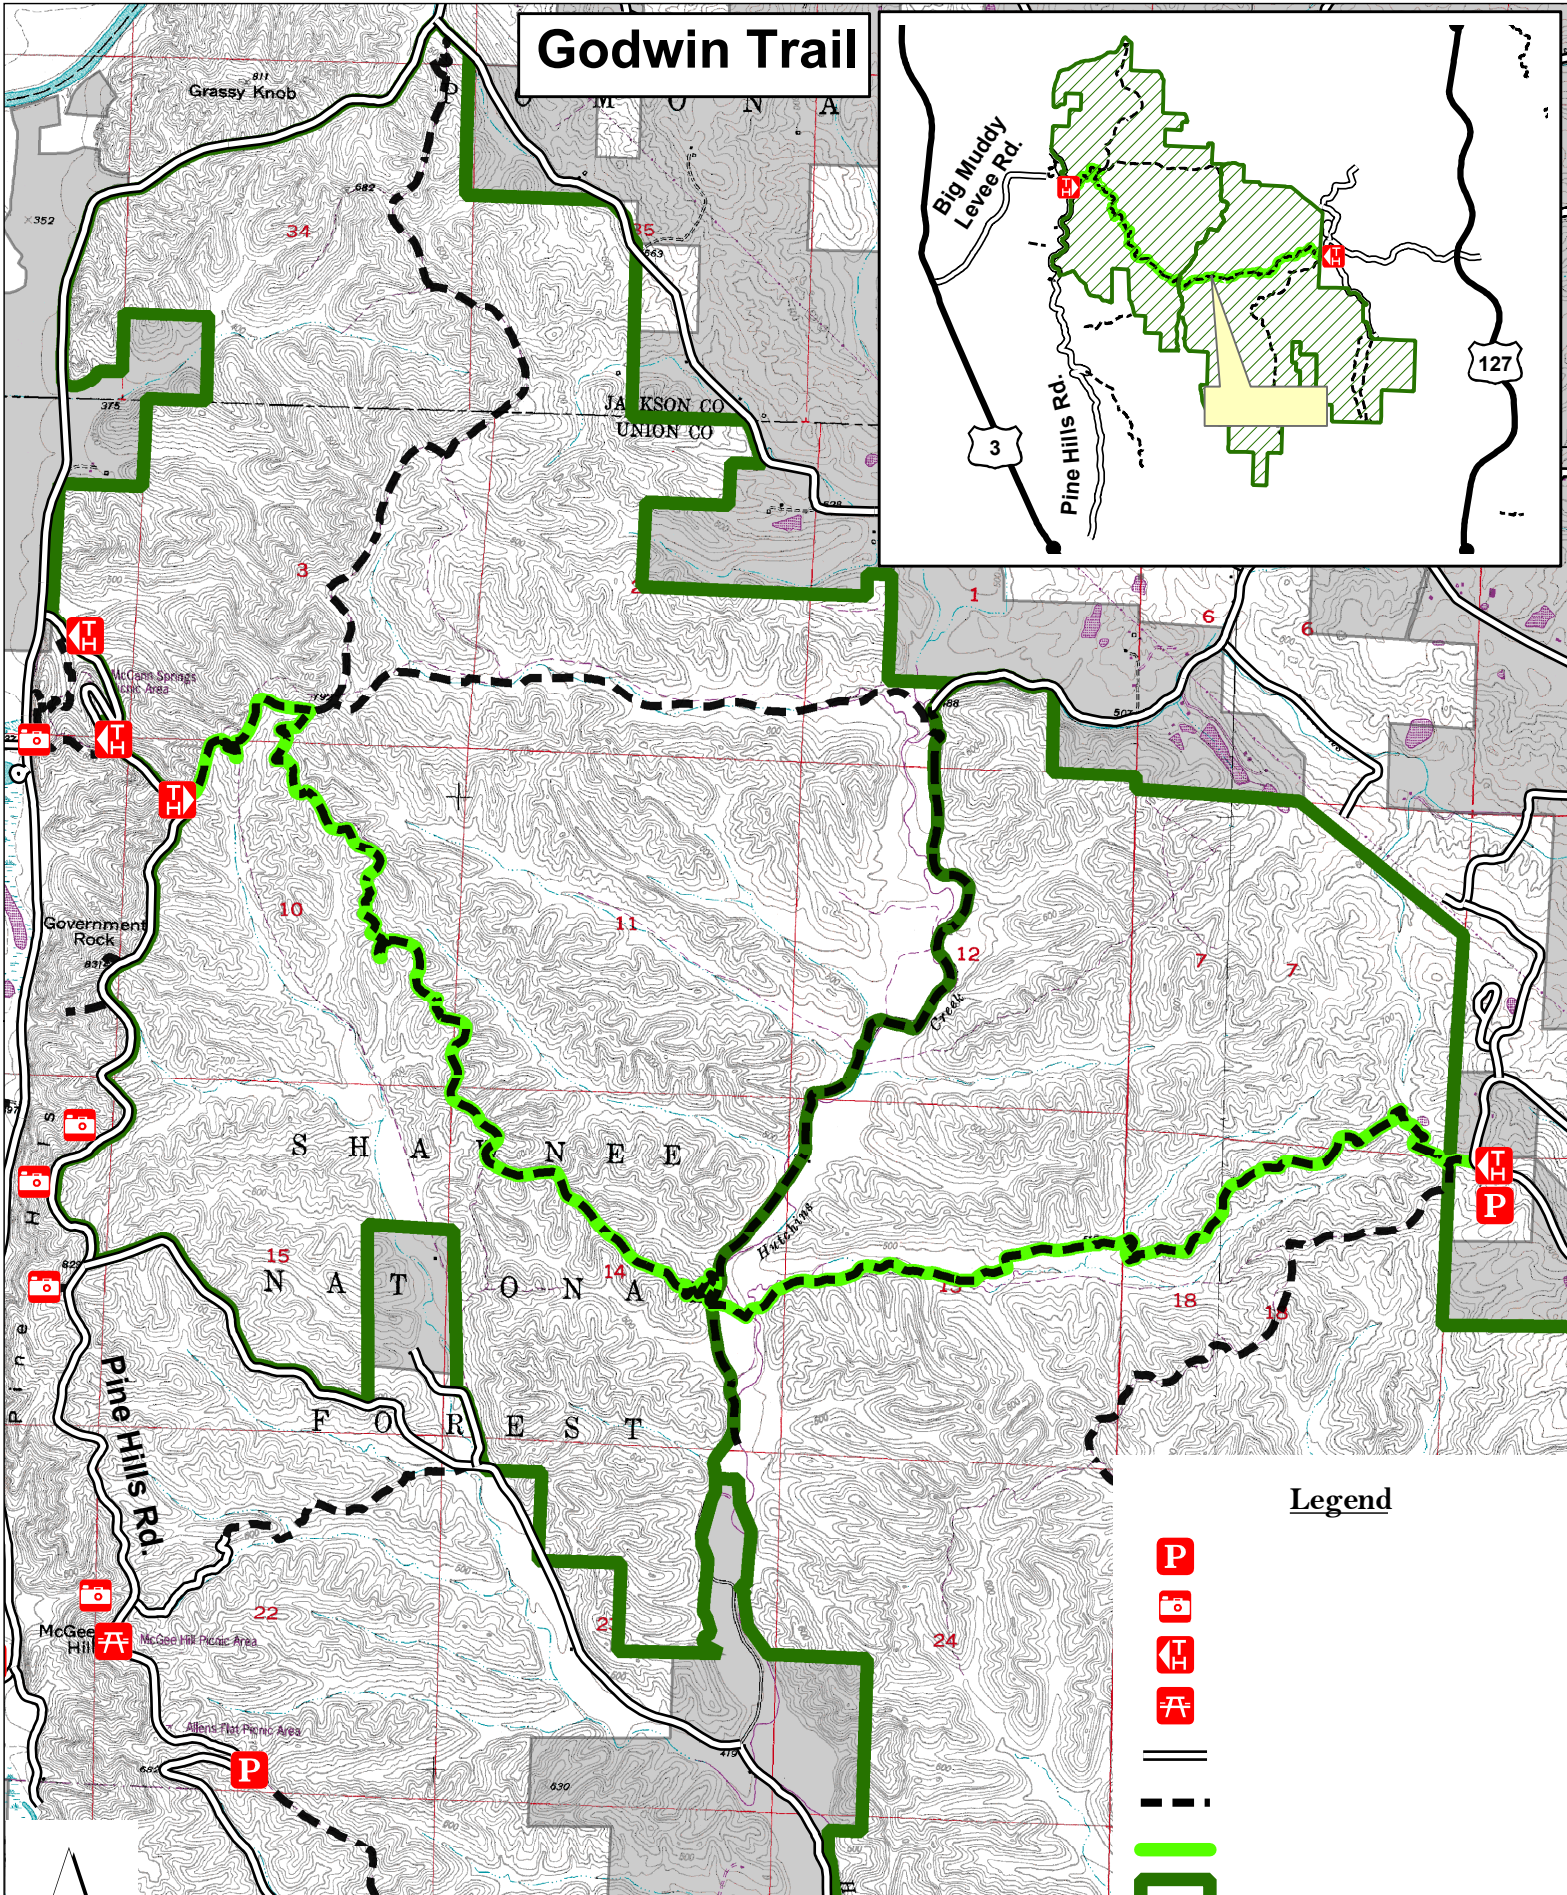

Godwin Trail

Legend

- P
- Camera
- H
- A
- Solid line
- Dashed line
- Thick green line
- Thin black line
- Grey shaded area