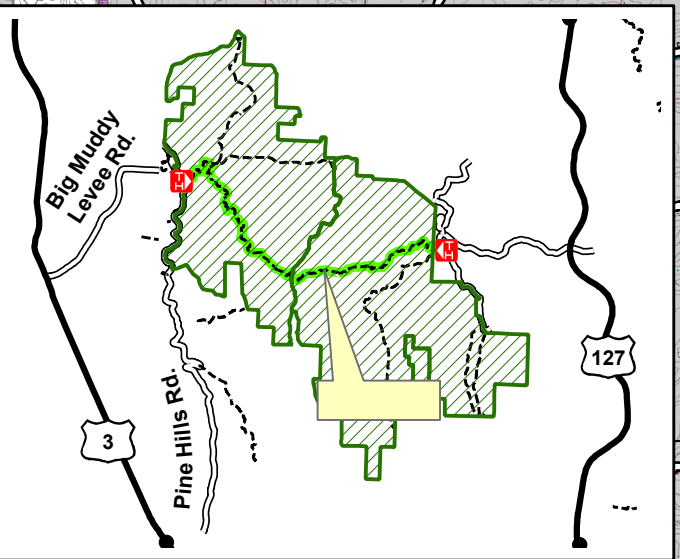

Godwin Trail

Legend

- P
- Camera
- H
- A
- Solid line
- Dashed line
- Thick green line
- Thin black line
- Grey shaded area