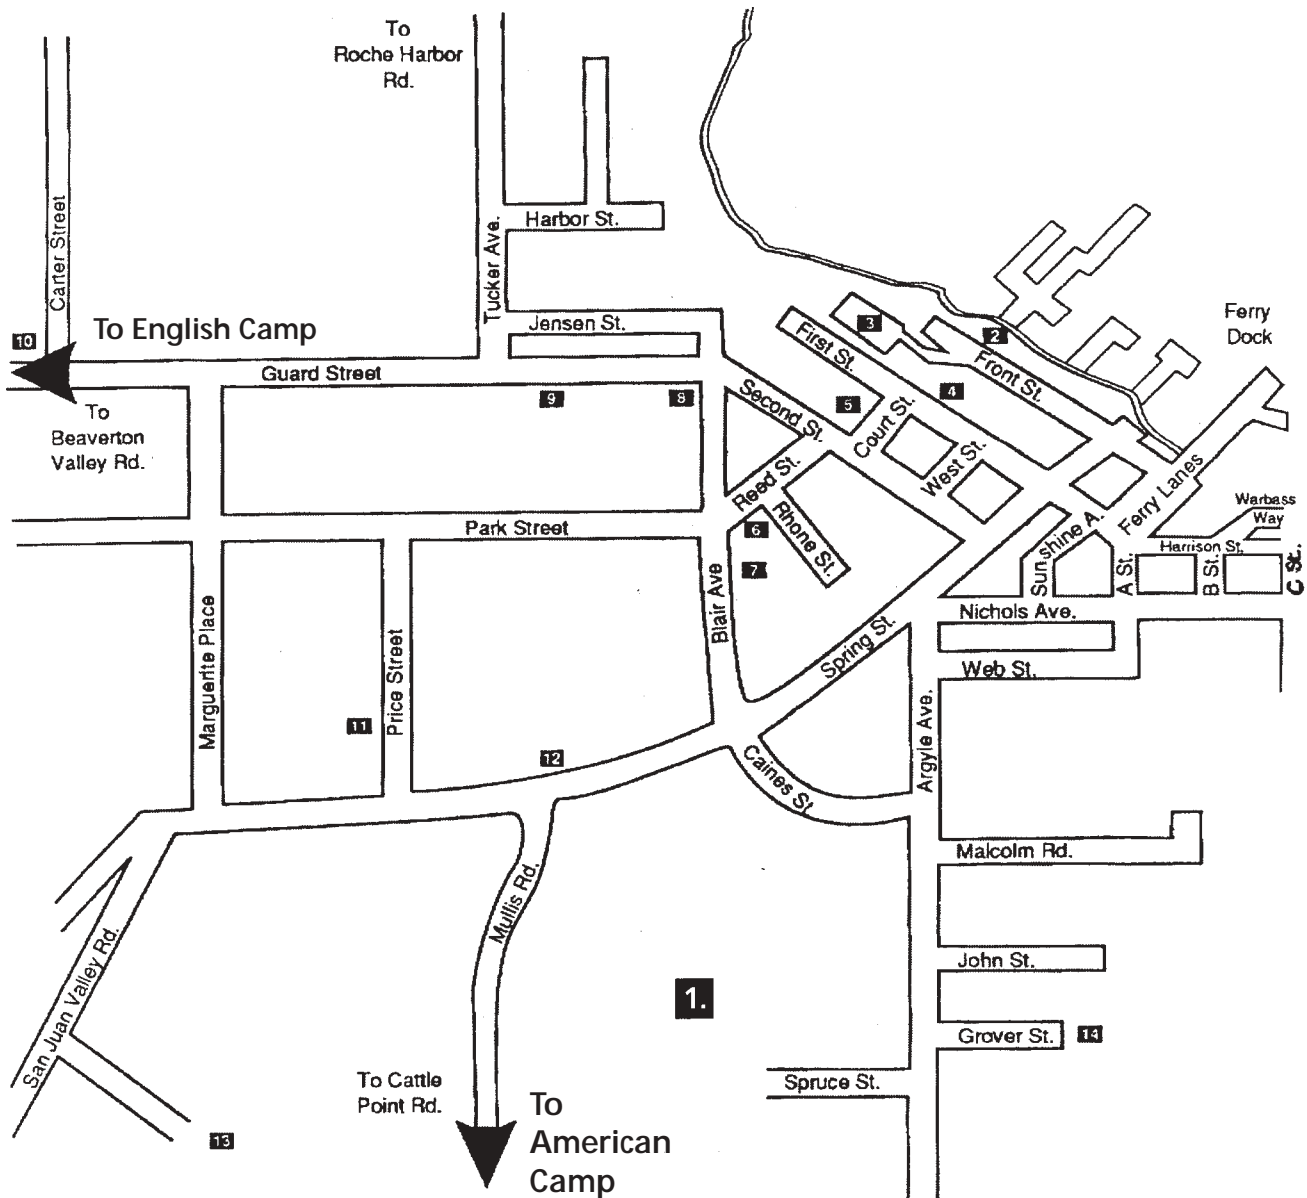

San Juan Island

Points of Interest

1. Friday Harbor (see other side)
2. Roche Harbor
3. English Camp
4. American Camp
5. Limekiln Point State Park
6. Cattle Point Picnic Area
7. Lavender farm

6	Friday Harbor
9	American Camp
10	English Camp
10	Roche Harbor
9	San Juan County Park
9	Limekiln Pt. St. Park
9	Cattle Point

Courtesy National Park Service

Friday Harbor Points of Interest

1. National Park Service Office
2. Port of Friday Harbor
3. Port Lot
4. Whale Museum
5. San Juan Co. Courthouse
6. San Juan Co. Courthouse Annex
Including Sheriff's Office (Emergency Tel. 911)
7. Post Office
8. Friday Harbor High School
9. Tennis Courts
10. Library
11. San Juan Historical Museum
12. Malcom G. Heath Medical & Emergency
Center (Inter-Island Med. Building)
13. Friday Harbor Airport
14. Elementary School