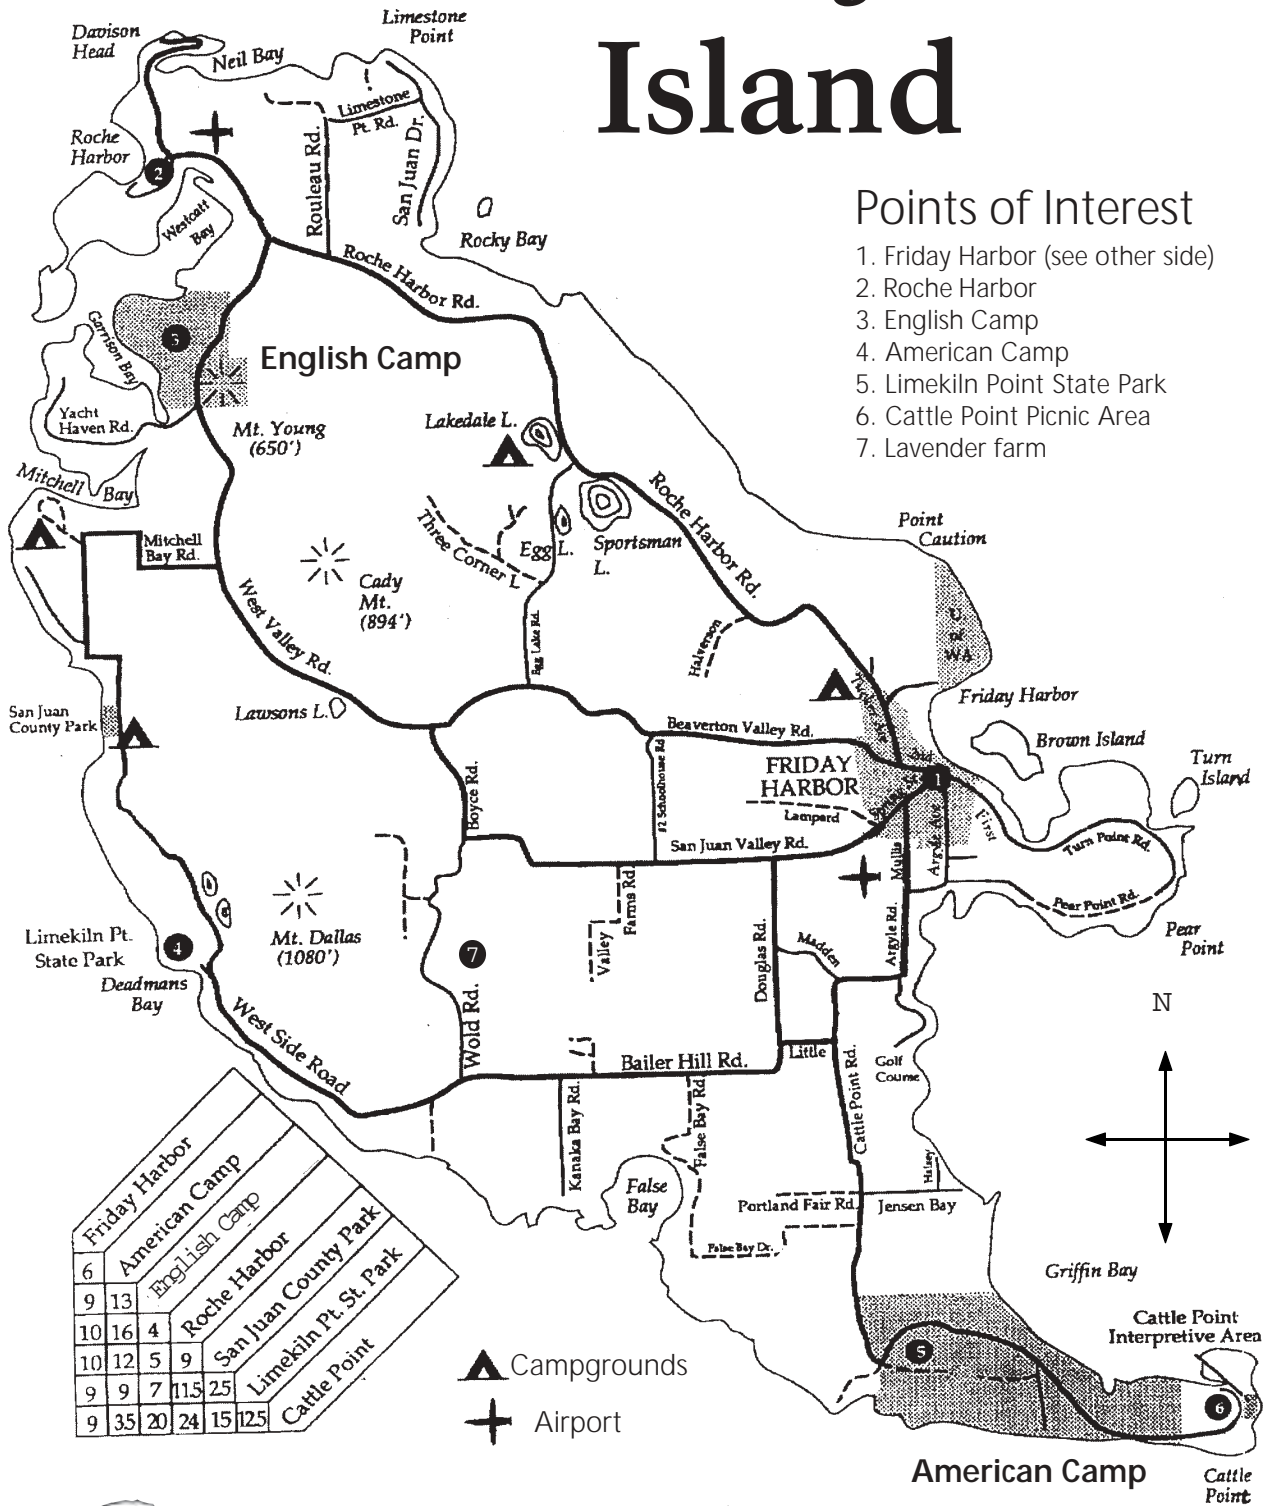

San Juan Island

Points of Interest

1. Friday Harbor (see other side)
2. Roche Harbor
3. English Camp
4. American Camp
5. Limekiln Point State Park
6. Cattle Point Picnic Area
7. Lavender farm

6	Friday Harbor
9	American Camp
10	English Camp
10	Roche Harbor
9	San Juan County Park
9	Limekiln Pt. St. Park
9	Cattle Point

Courtesy National Park Service

Friday Harbor Points of Interest

1. National Park Service Office
2. Port of Friday Harbor
3. Port Lot
4. Whale Museum
5. San Juan Co. Courthouse
6. San Juan Co. Courthouse Annex
Including Sheriff's Office (Emergency Tel. 911)
7. Post Office
8. Friday Harbor High School
9. Tennis Courts
10. Library
11. San Juan Historical Museum
12. Malcom G. Heath Medical & Emergency
Center (Inter-Island Med. Building)
13. Friday Harbor Airport
14. Elementary School