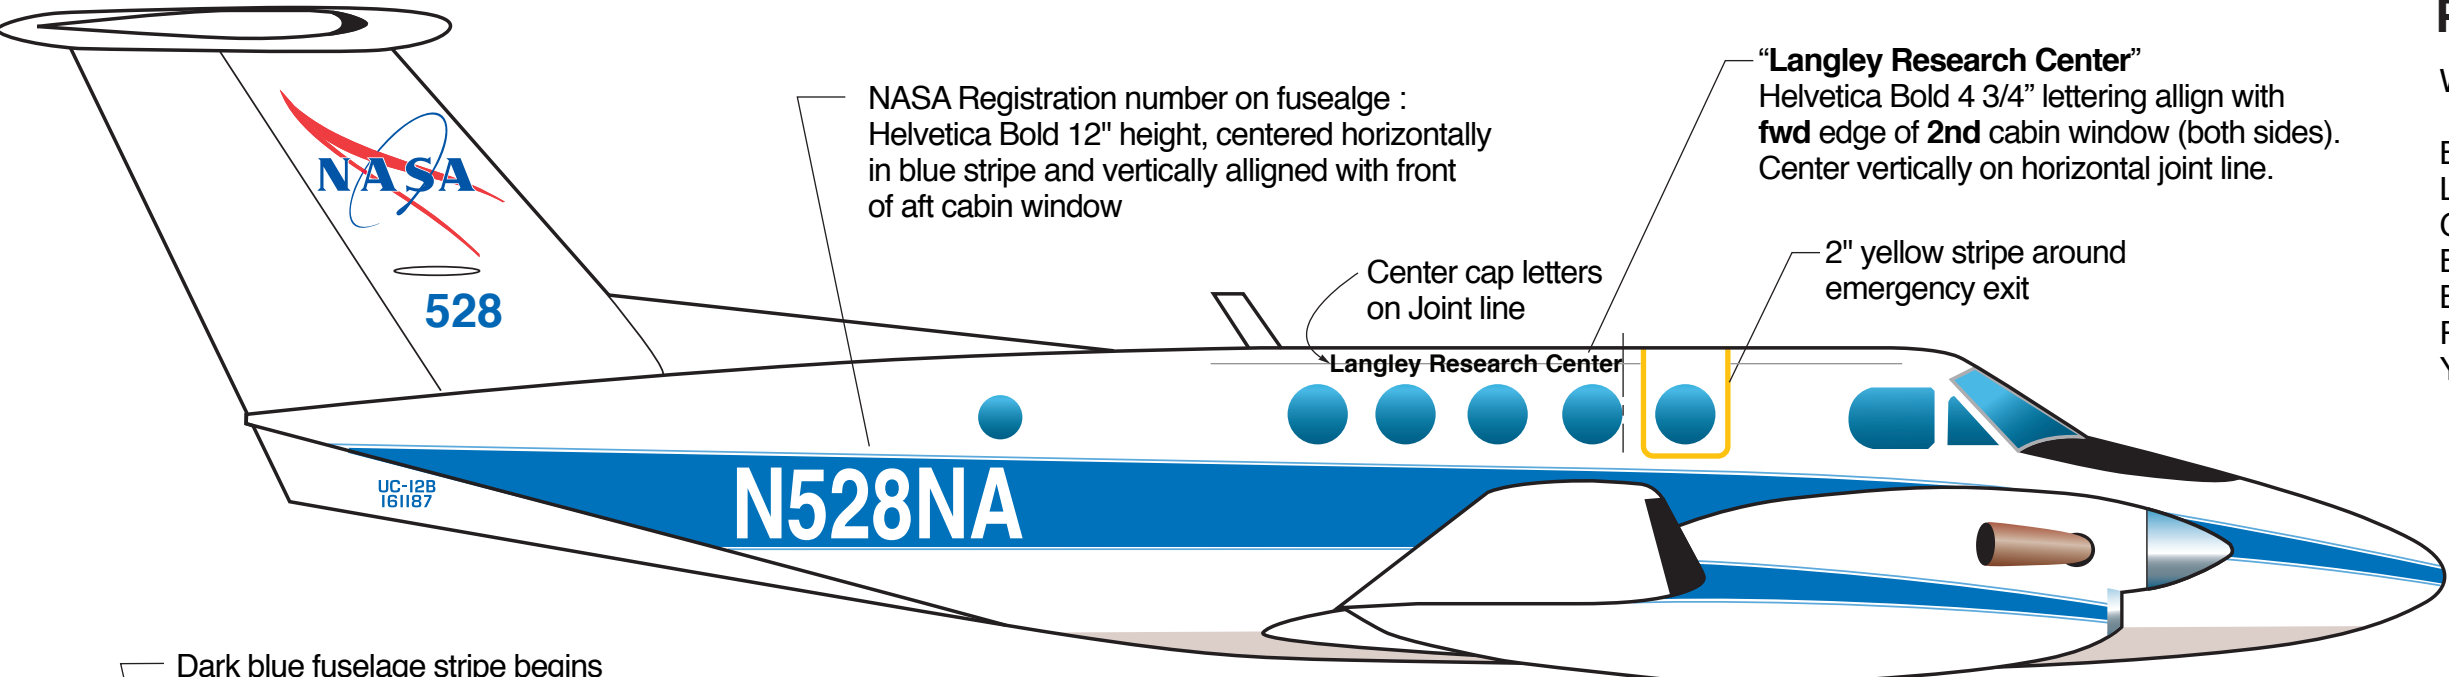

NASA 528 Painting Guide

Side Detail - left and right sides

Paint Federal Stock Numbers

White fuselage top, tail and rudder, wings, stabilizers	FS 17925
Blue fuselage stripe	FS 15102
Lt. Blue pin stripe	FS 15450
Grey fuselage underside	FS 16492
Black lettering	FS 17038
Black anti-glare	FS 37038
Red	FS 11140
Yellow	FS 13591

Note:
All existing warnings and emergency markings replaced with warning labels from kit provided by Langley

Stripe widens to a width of 14" under aft cabin window, where registration number is located. The widening stripe is carried aft and wraps under aircraft tail. Stripe does not continue along ventral fin