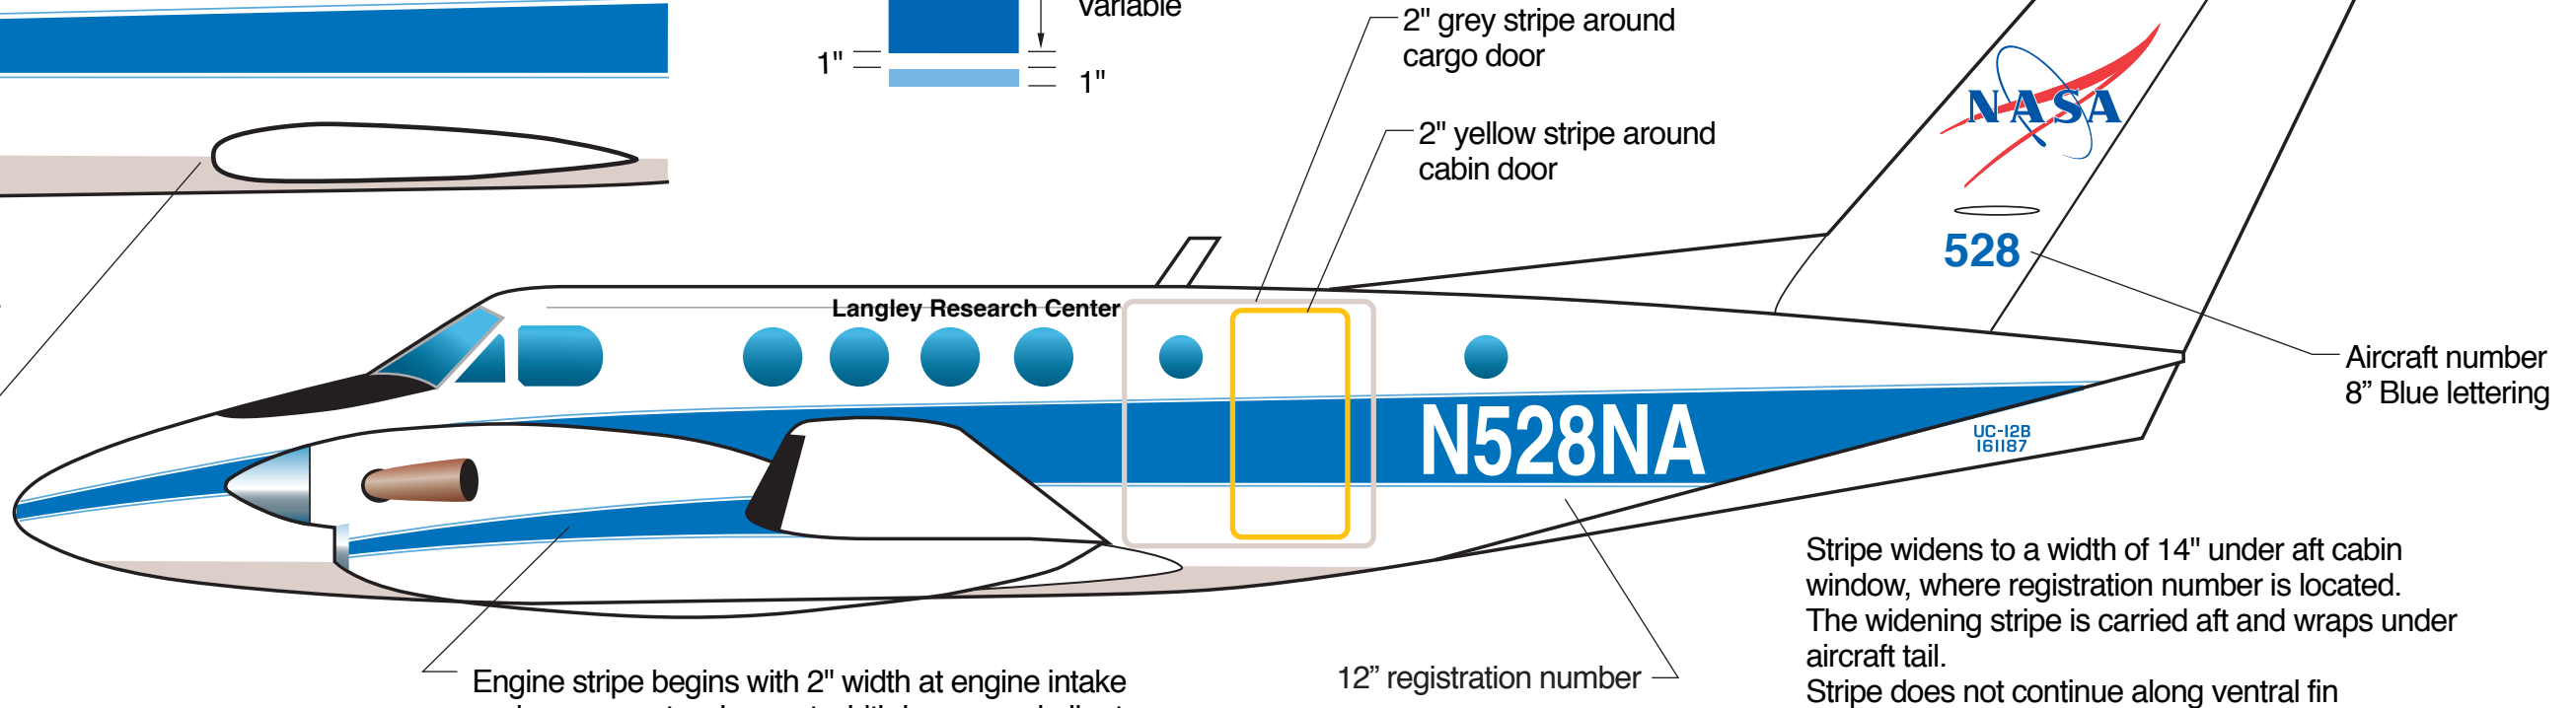

NASA 528 Painting Guide

Side Detail - left and right sides

Paint Federal Stock Numbers

White fuselage top, tail and rudder, wings, stabilizers	FS 17925
Blue fuselage stripe	FS 15102
Lt. Blue pin stripe	FS 15450
Grey fuselage underside	FS 16492
Black lettering	FS 17038
Black anti-glare	FS 37038
Red	FS 11140
Yellow	FS 13591

Note:
All existing warnings and emergency markings replaced with warning labels from kit provided by Langley

Stripe widens to a width of 14" under aft cabin window, where registration number is located. The widening stripe is carried aft and wraps under aircraft tail. Stripe does not continue along ventral fin