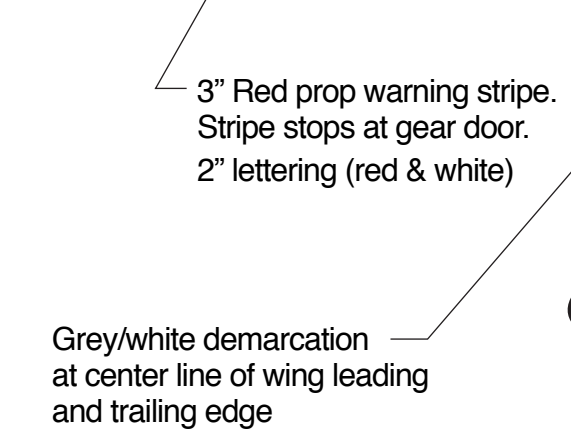

NASA 528 Painting Guide

Side Detail - left and right sides

Paint Federal Stock Numbers

White fuselage top, tail and rudder, wings, stabilizers	FS 17925
Blue fuselage stripe	FS 15102
Lt. Blue pin stripe	FS 15450
Grey fuselage underside	FS 16492
Black lettering	FS 17038
Black anti-glare	FS 37038
Red	FS 11140
Yellow	FS 13591

Note:
All existing warnings and emergency markings replaced with warning labels from kit provided by Langley

Stripe widens to a width of 14" under aft cabin window, where registration number is located. The widening stripe is carried aft and wraps under aircraft tail. Stripe does not continue along ventral fin