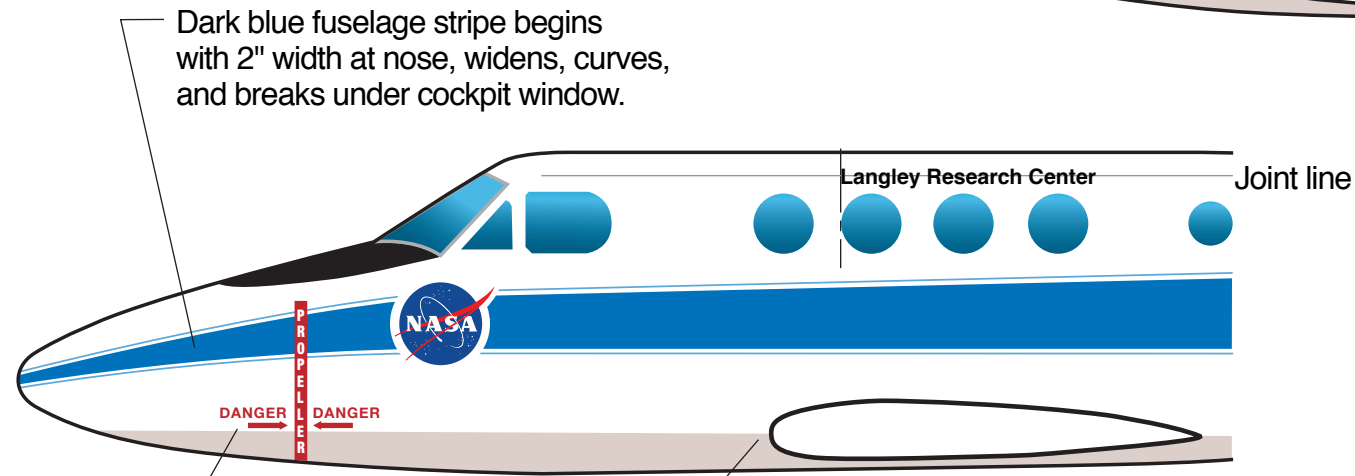

NASA 528 Painting Guide

Side Detail - left and right sides

Paint Federal Stock Numbers

White fuselage top, tail and rudder, wings, stabilizers	FS 17925
Blue fuselage stripe	FS 15102
Lt. Blue pin stripe	FS 15450
Grey fuselage underside	FS 16492
Black lettering	FS 17038
Black anti-glare	FS 37038
Red	FS 11140
Yellow	FS 13591

Note:
All existing warnings and emergency markings replaced with warning labels from kit provided by Langley

Stripe widens to a width of 14" under aft cabin window, where registration number is located. The widening stripe is carried aft and wraps under aircraft tail. Stripe does not continue along ventral fin