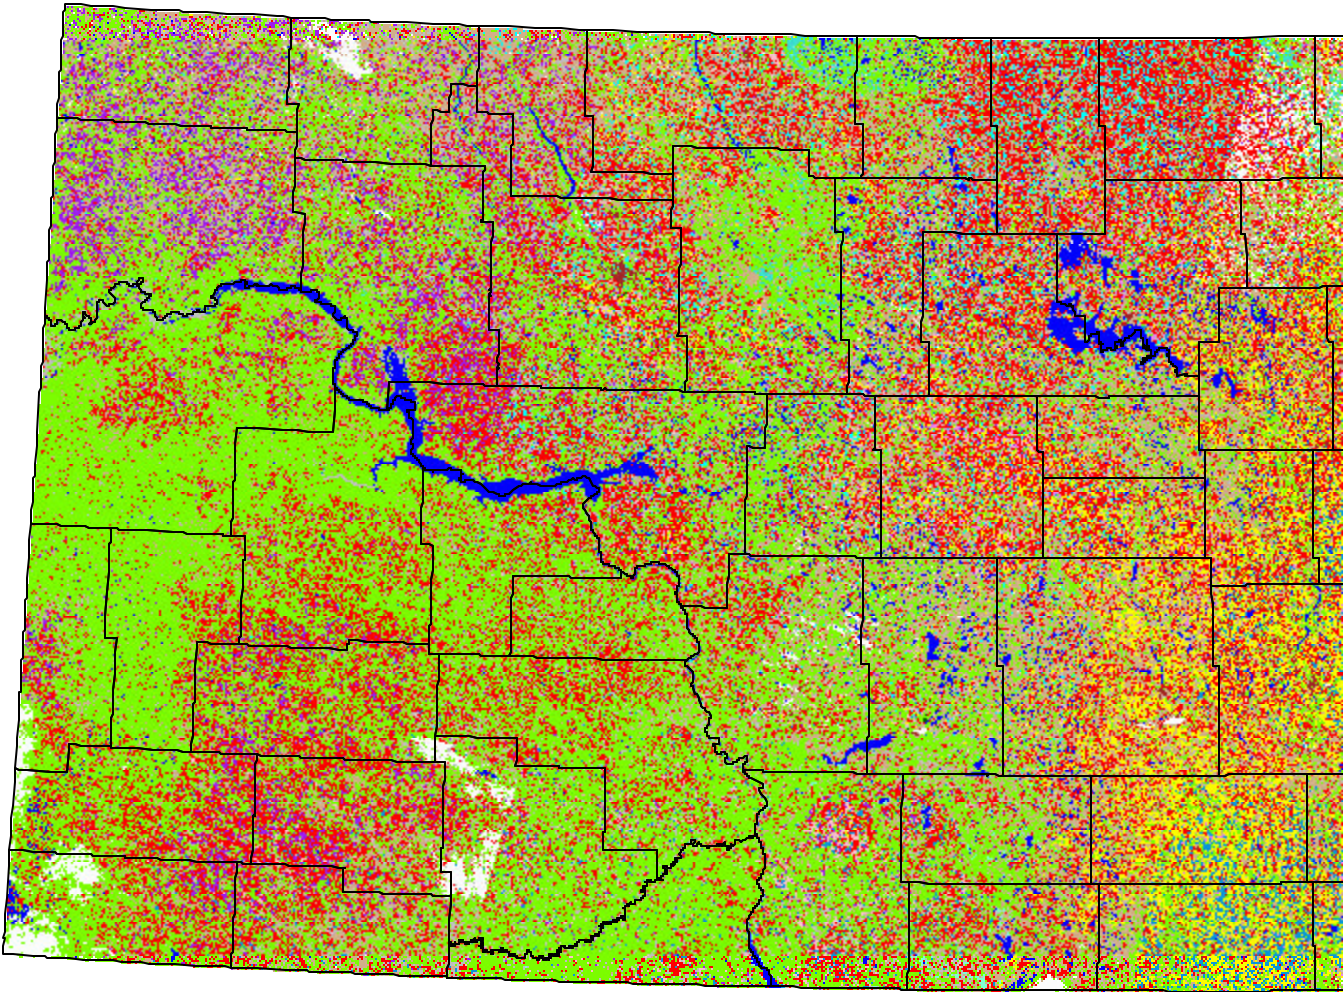

2004 North Dakota Cropland Data

Categories

- | | |
|--|--|
|  Durum Wheat |  Potatoes |
|  All Other Small Grains & Hay |  All Other Crops |
|  Soybeans |  Fallow/Idle Cropland/CRP |
|  Sunflowers |  Pasture/Range/Non-Ag |
|  Corn |  Woods |
|  Canola |  Water |
|  Dry Edible Beans |  Urban |
|  Beets |  Clouds |