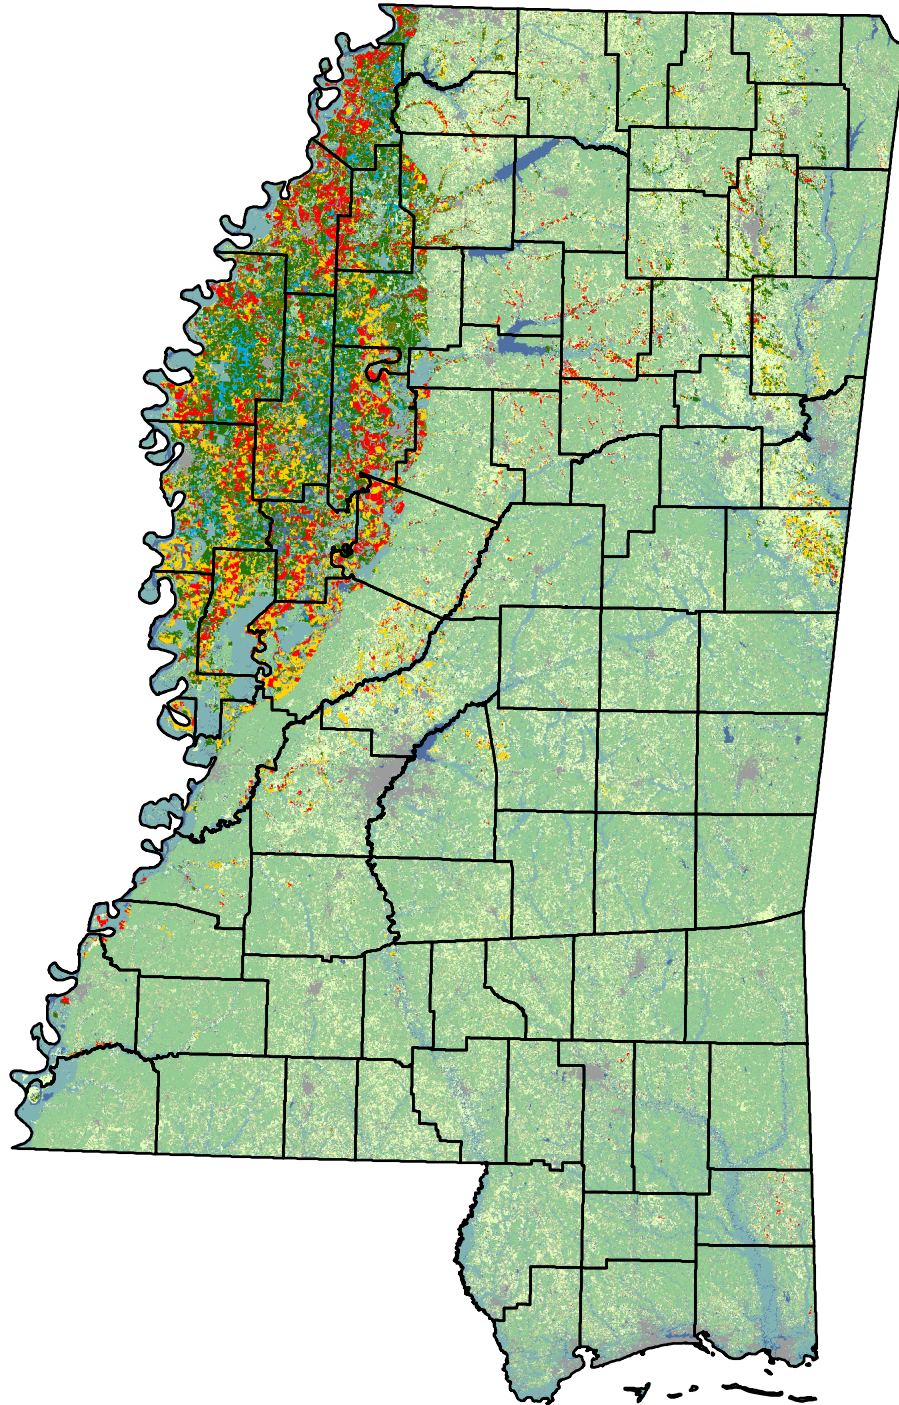

2007 Mississippi Cropland Data Layer

Land Cover Categories

(Ordered by Decreasing Acreage)

Agricultural

-  Soybeans
-  Corn
-  Cotton
-  Win. Wht./Soyb. Dbl. Crop.
-  Rice
-  Winter Wheat
-  Sorghum
-  Sweet Potatoes
-  Peanuts
-  Other Tree Nuts & Fruits
-  Aquaculture
-  Misc. Veggies. & Fruits
-  Watermelon
-  Peas
-  Millet
-  Other Crops
-  Sugarcane
-  Sunflowers
-  Oats
-  Peaches
-  Alfalfa
-  Other Small Grains

Non-Agricultural

-  Woodland
-  Grass/Pasture/Non-Ag
-  Wetlands
-  Shrubland
-  Urban/Developed
-  Water
-  Fallow/Idle Cropland
-  Barren