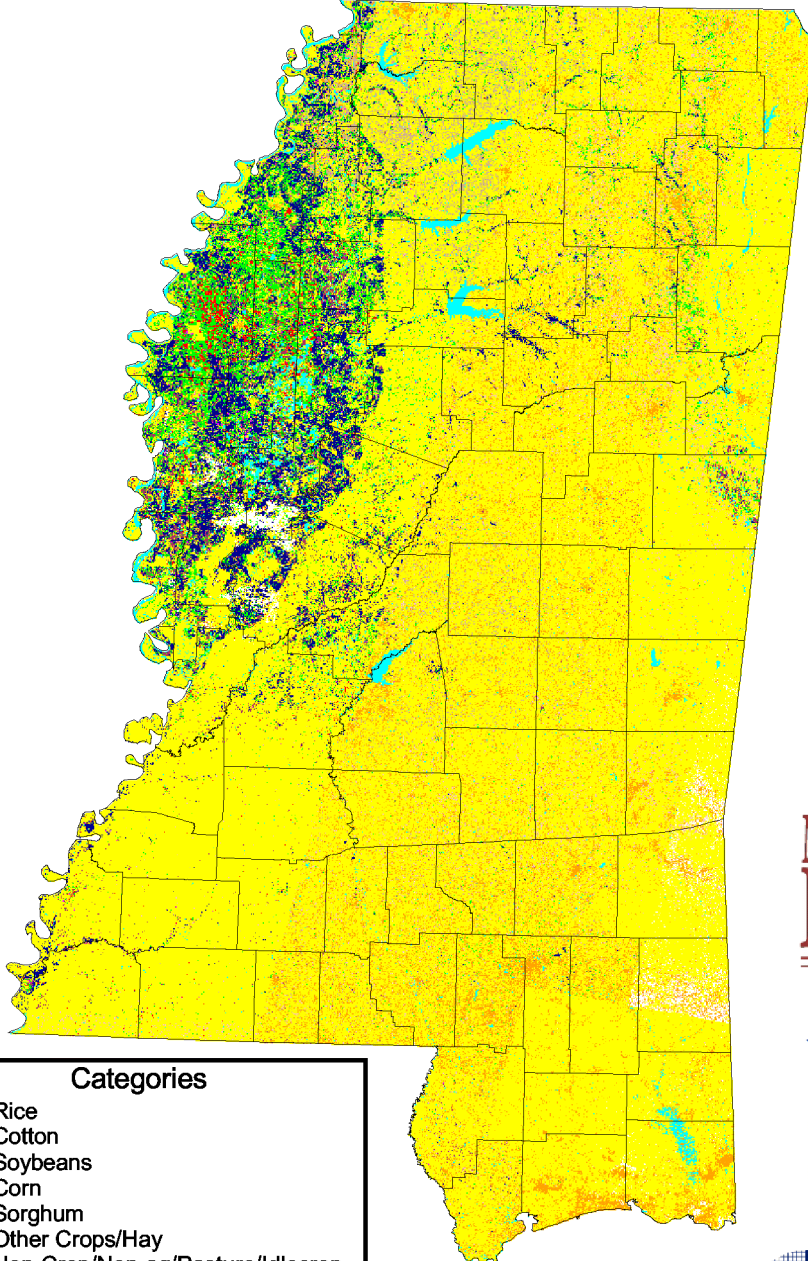

2003 Mississippi Cropland Data Layer

Categories	
	Rice
	Cotton
	Soybeans
	Corn
	Sorghum
	Other Crops/Hay
	Non-Crop/Non-ag/Pasture/Idlecrop
	Urban
	Water
	Clouds