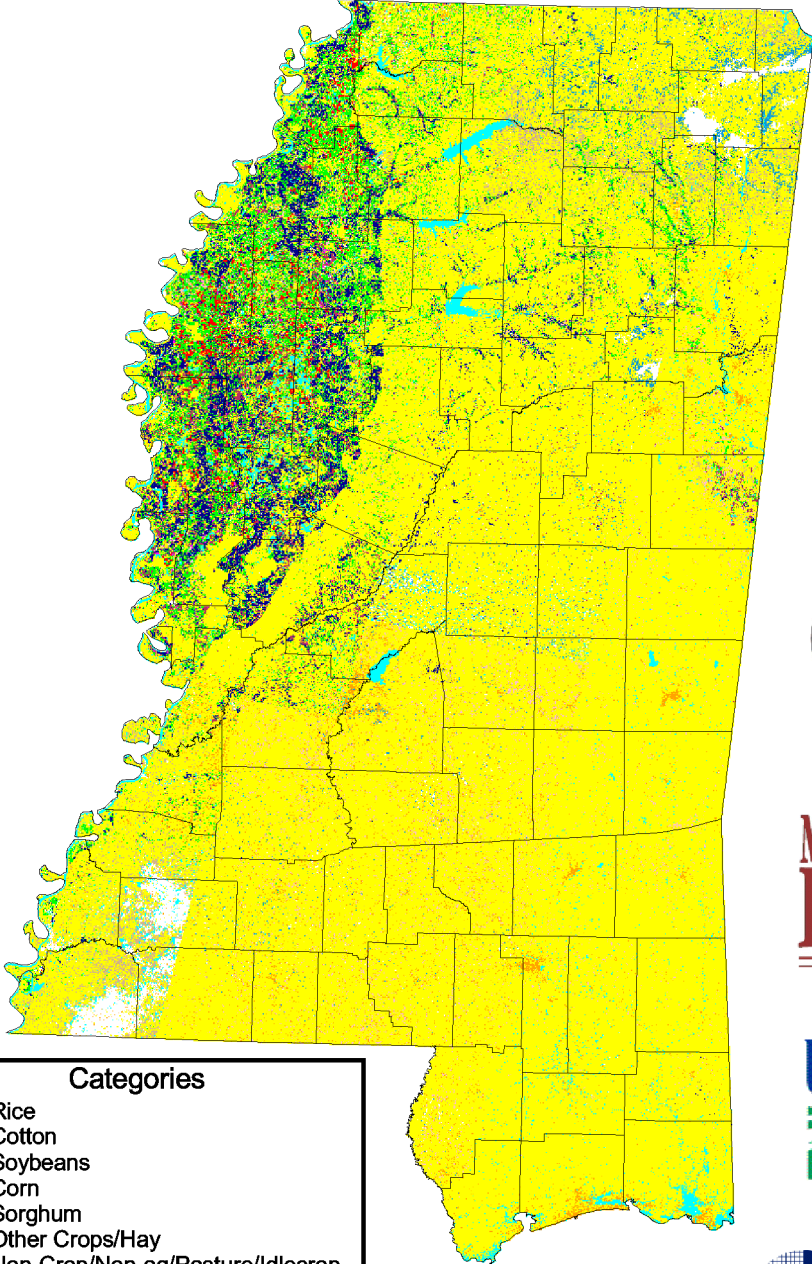

# 2002 Mississippi Cropland Data Layer

Categories	
	Rice
	Cotton
	Soybeans
	Corn
	Sorghum
	Other Crops/Hay
	Non-Crop/Non-ag/Pasture/Idledcrop
	Urban
	Water
	Clouds