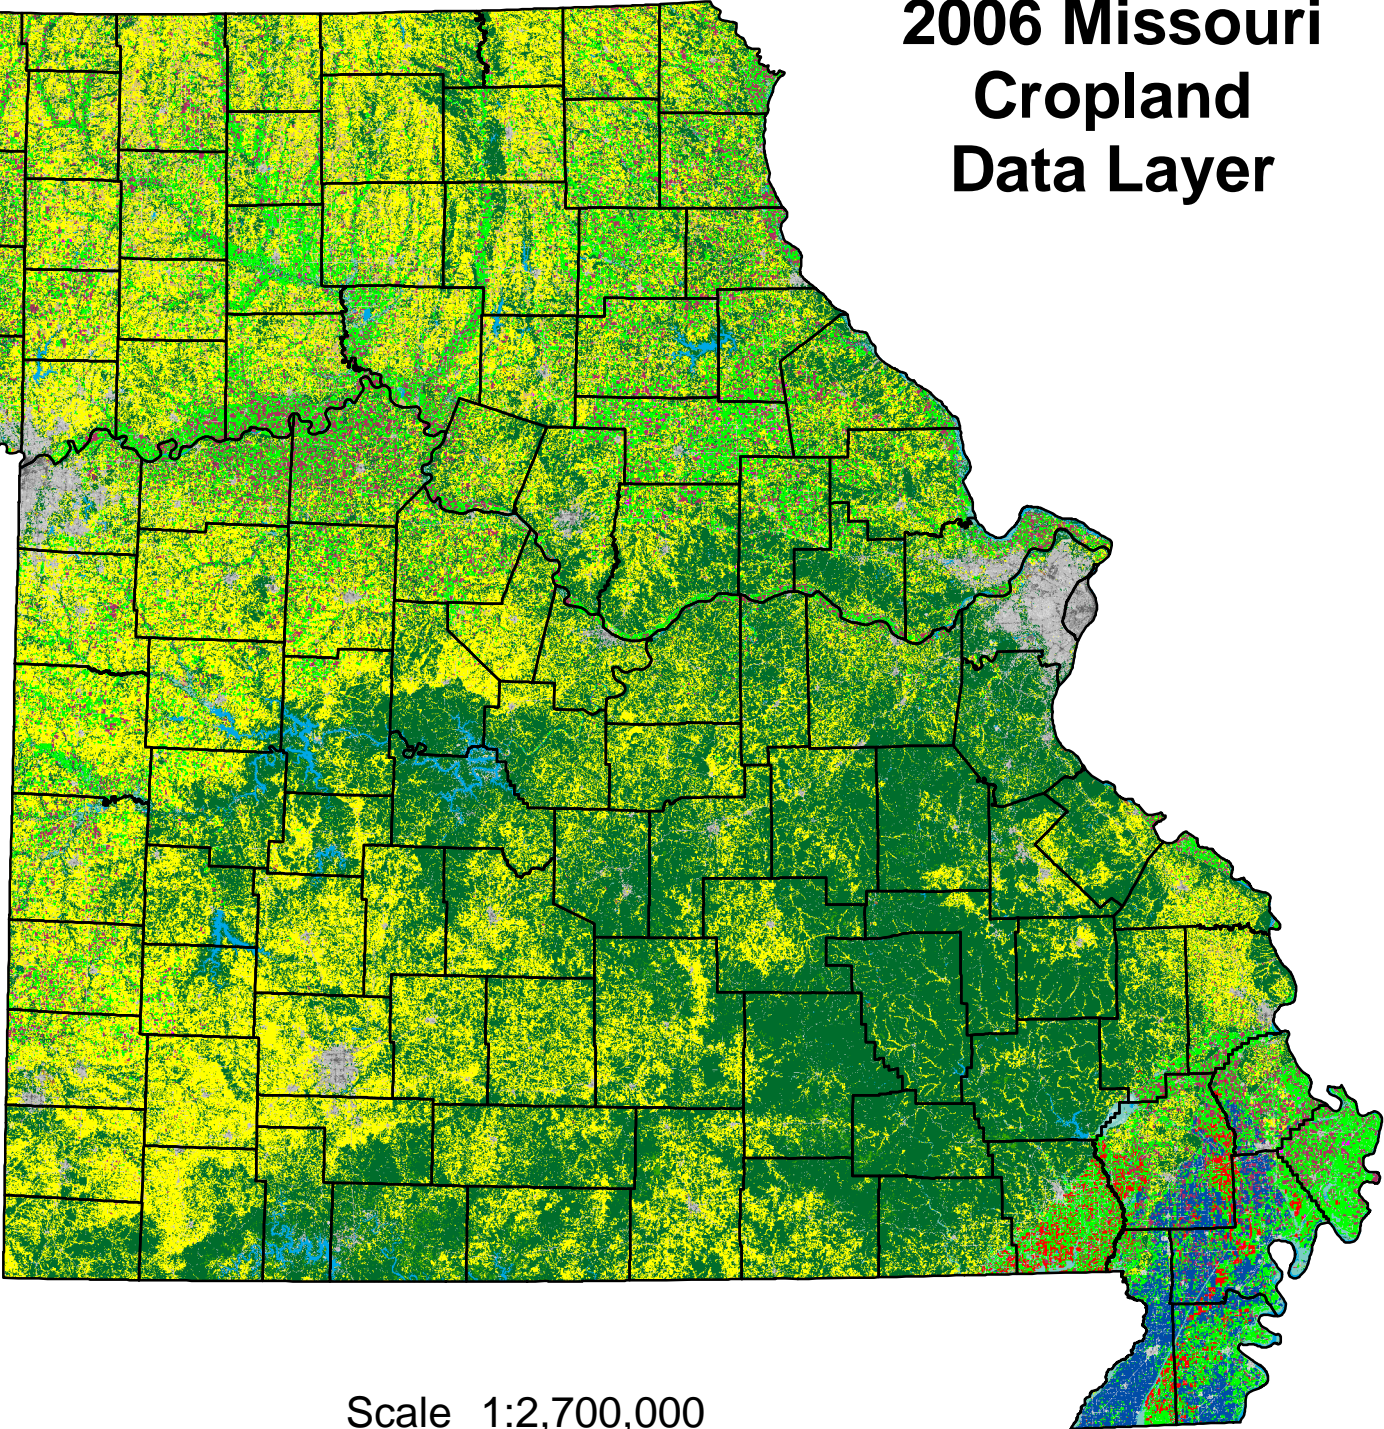

2006 Missouri Cropland Data Layer

Land Use Categories

- Corn
- Cotton
- Rice
- Sorghum
- Soybeans/W. Wheat & Soybeans
- Winter Wheat
- Other Crops
- Idle/Fallow
- Pasture/Non-Ag/Grass/Hay
- Evergreen Forest
- Deciduous & Mixed Forest/Brush
- Barren
- Developed, Open Space
- Developed, Low Intensity
- Developed, Medium Intensity
- Developed, High Intensity
- Herbaceous Wetlands
- Wetlands/Woody Wetland
- Water

Scale 1:2,700,000