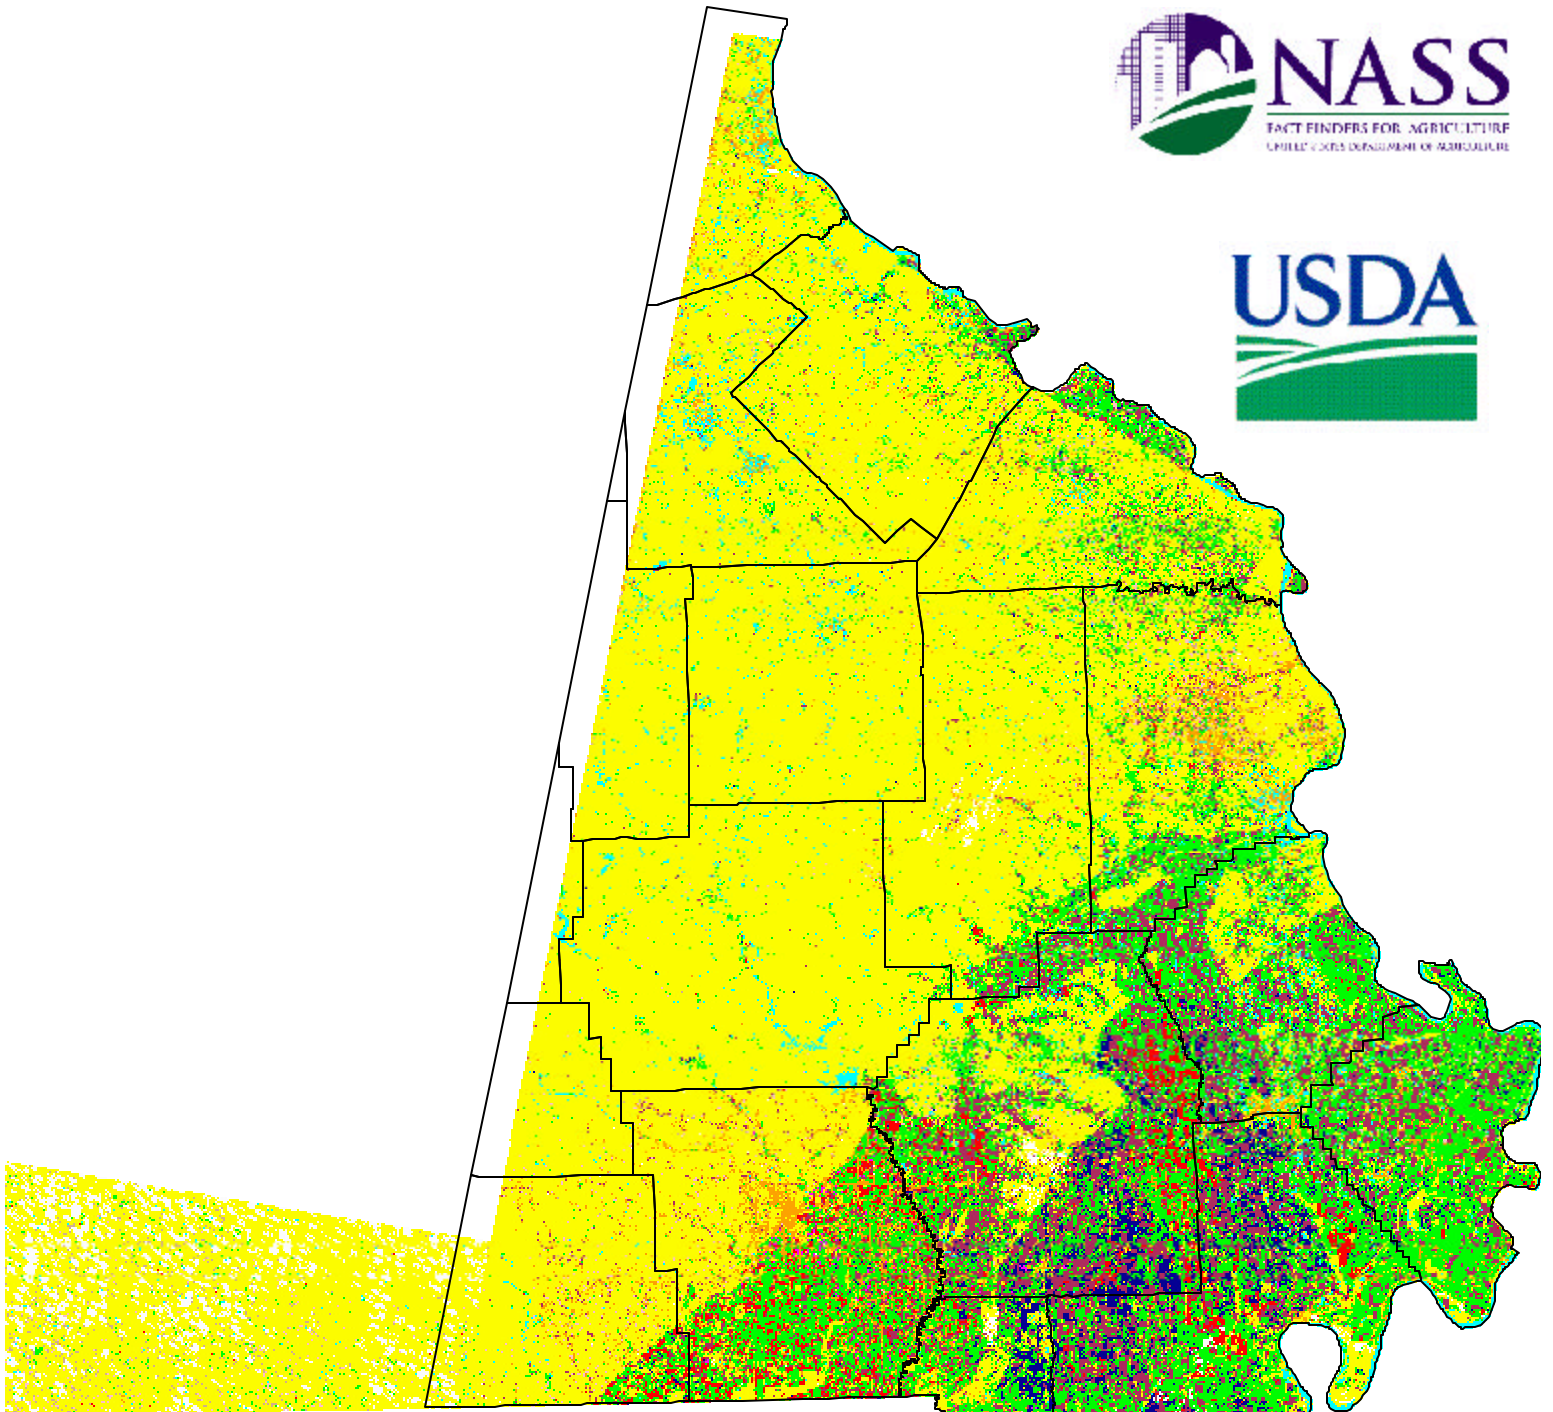

2004 Missouri Cropland Data Layer

Categories

- | | |
|--|----------------------------------|
|  | Rice |
|  | Cotton |
|  | Soybeans |
|  | Corn |
|  | Sorghum |
|  | Other Crops/Hay |
|  | Non-Crop/Non-ag/Pasture/Idlecrop |
|  | Urban |
|  | Water |
|  | Clouds |