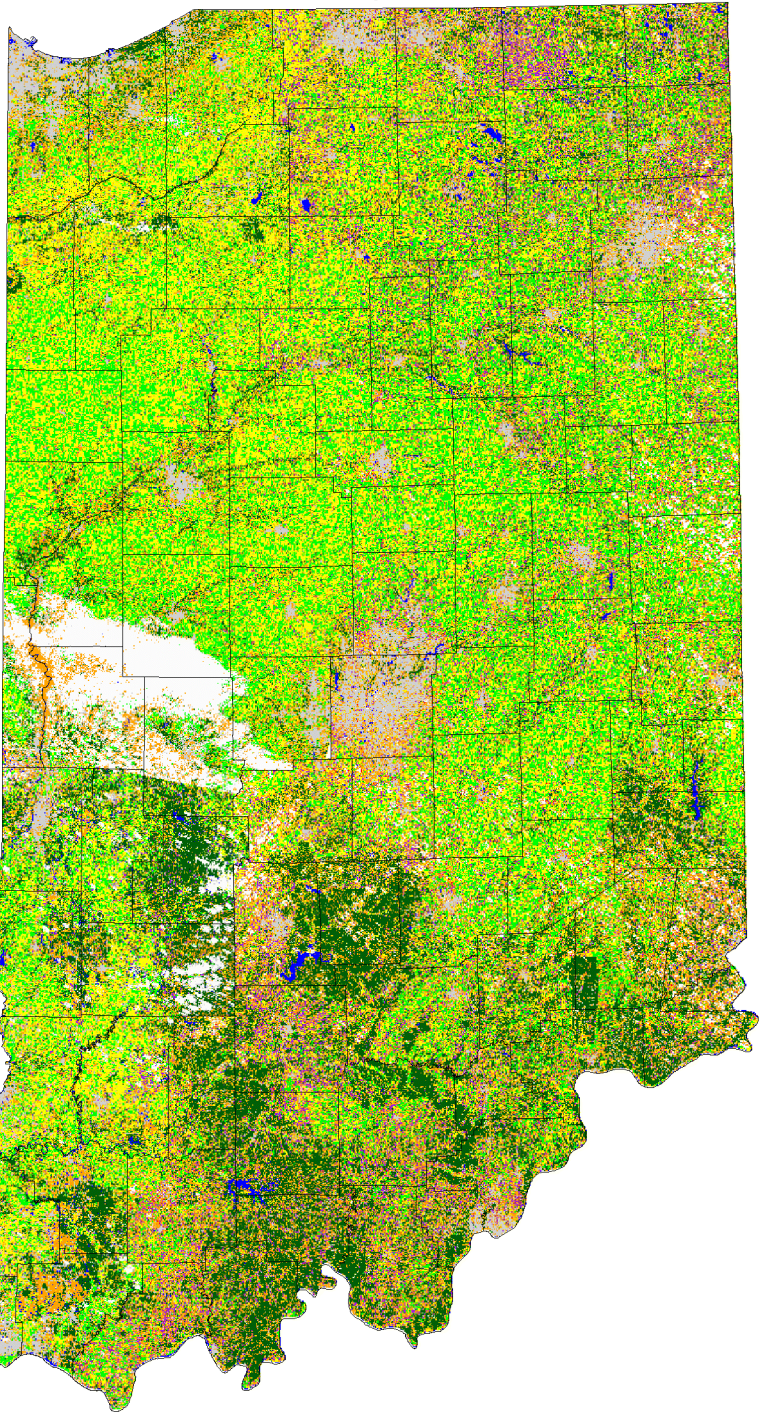

2004 Indiana TM & AWiFS Cropland Data Layer

Categories

	Corn
	Soybeans
	Winter Wheat
	Other Small Grains & Hay
	Double Cropped WW/Soybean
	All Other Crops
	Fallow/Idle Cropland
	Pasture/Grassland/NonAg
	Woods
	Clouds
	Water
	Urban/Buildings/Homes
	Wetlands

NASS