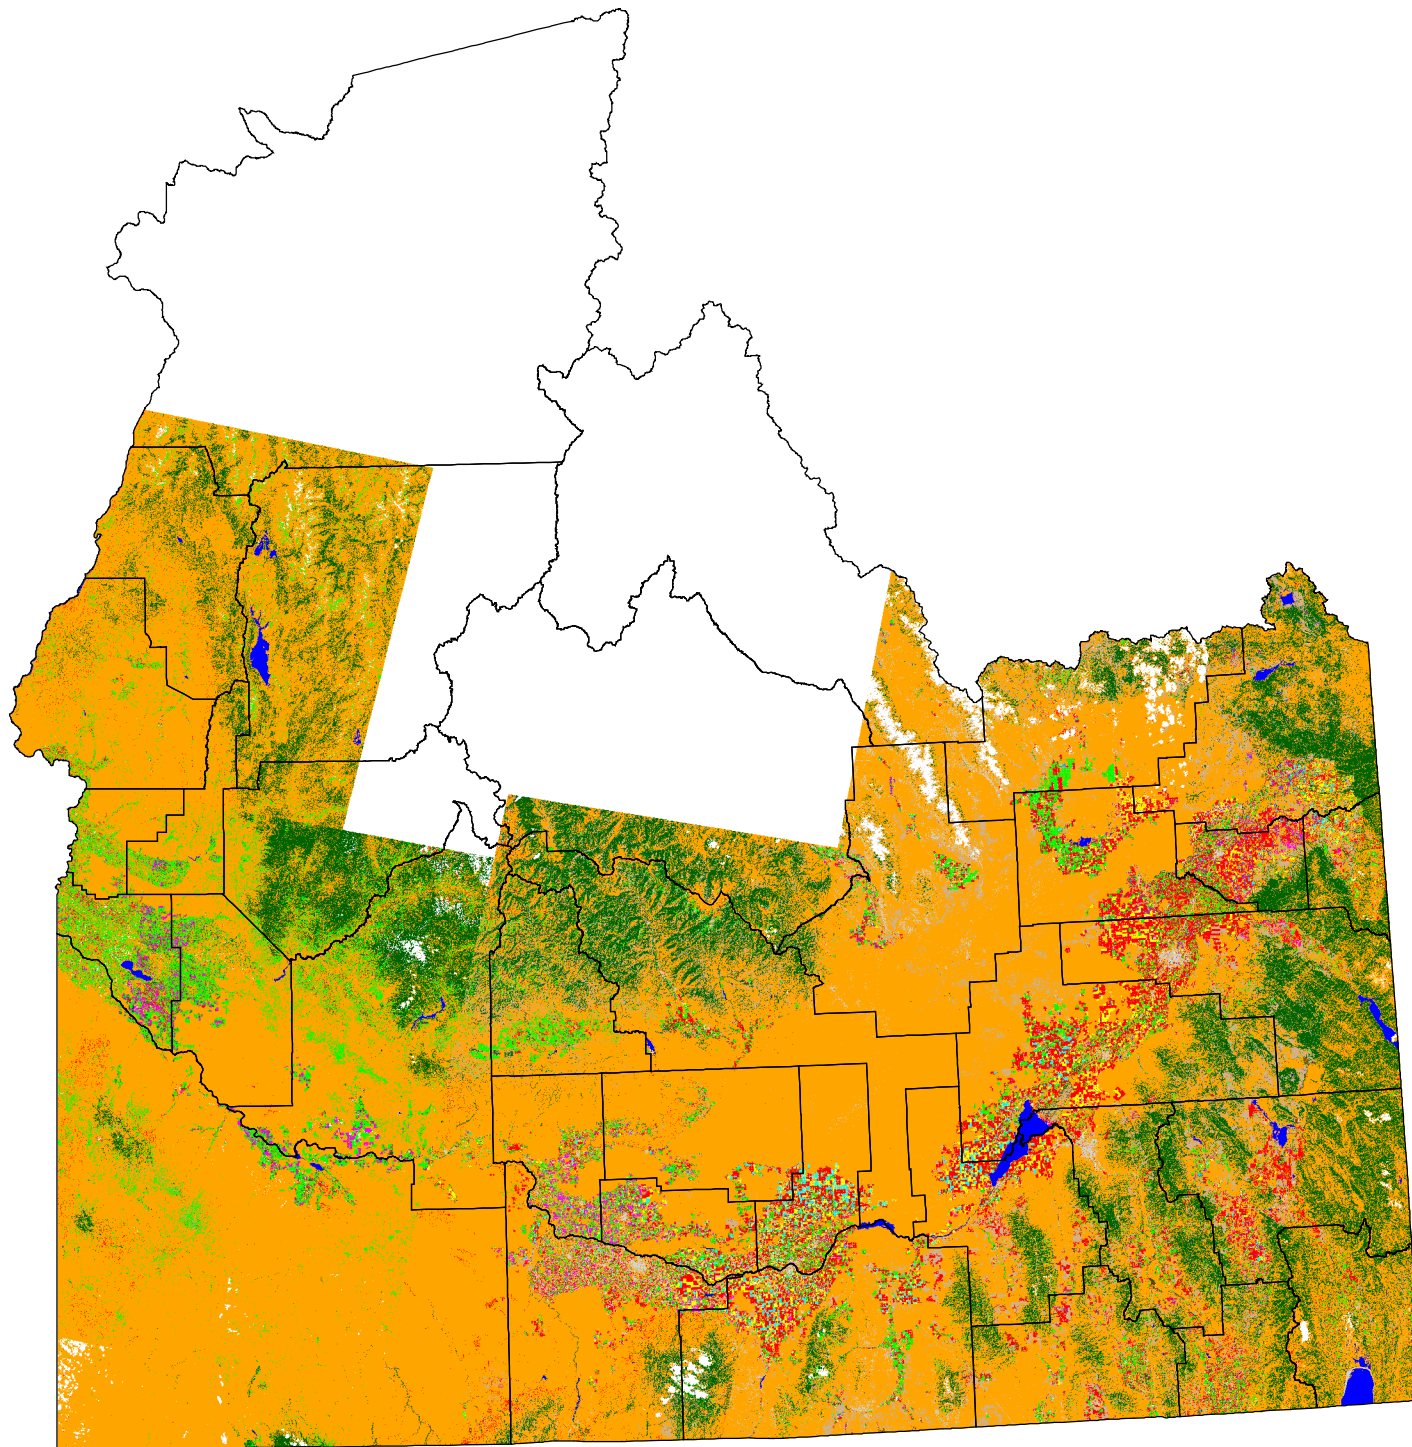

2005 Idaho Cropland Data Layer

Categories	
	Potatoes
	Alfalfa
	Beets
	Corn
	Barley; Oats; Spr/W Wheat
	Dry Edible Beans
	Other Sm Grains/ Hay
	Other Crops
	Fallow/Idle Cropland
	Pasture/Non-Ag
	Woods
	Clouds
	Urban
	Water
	Grass