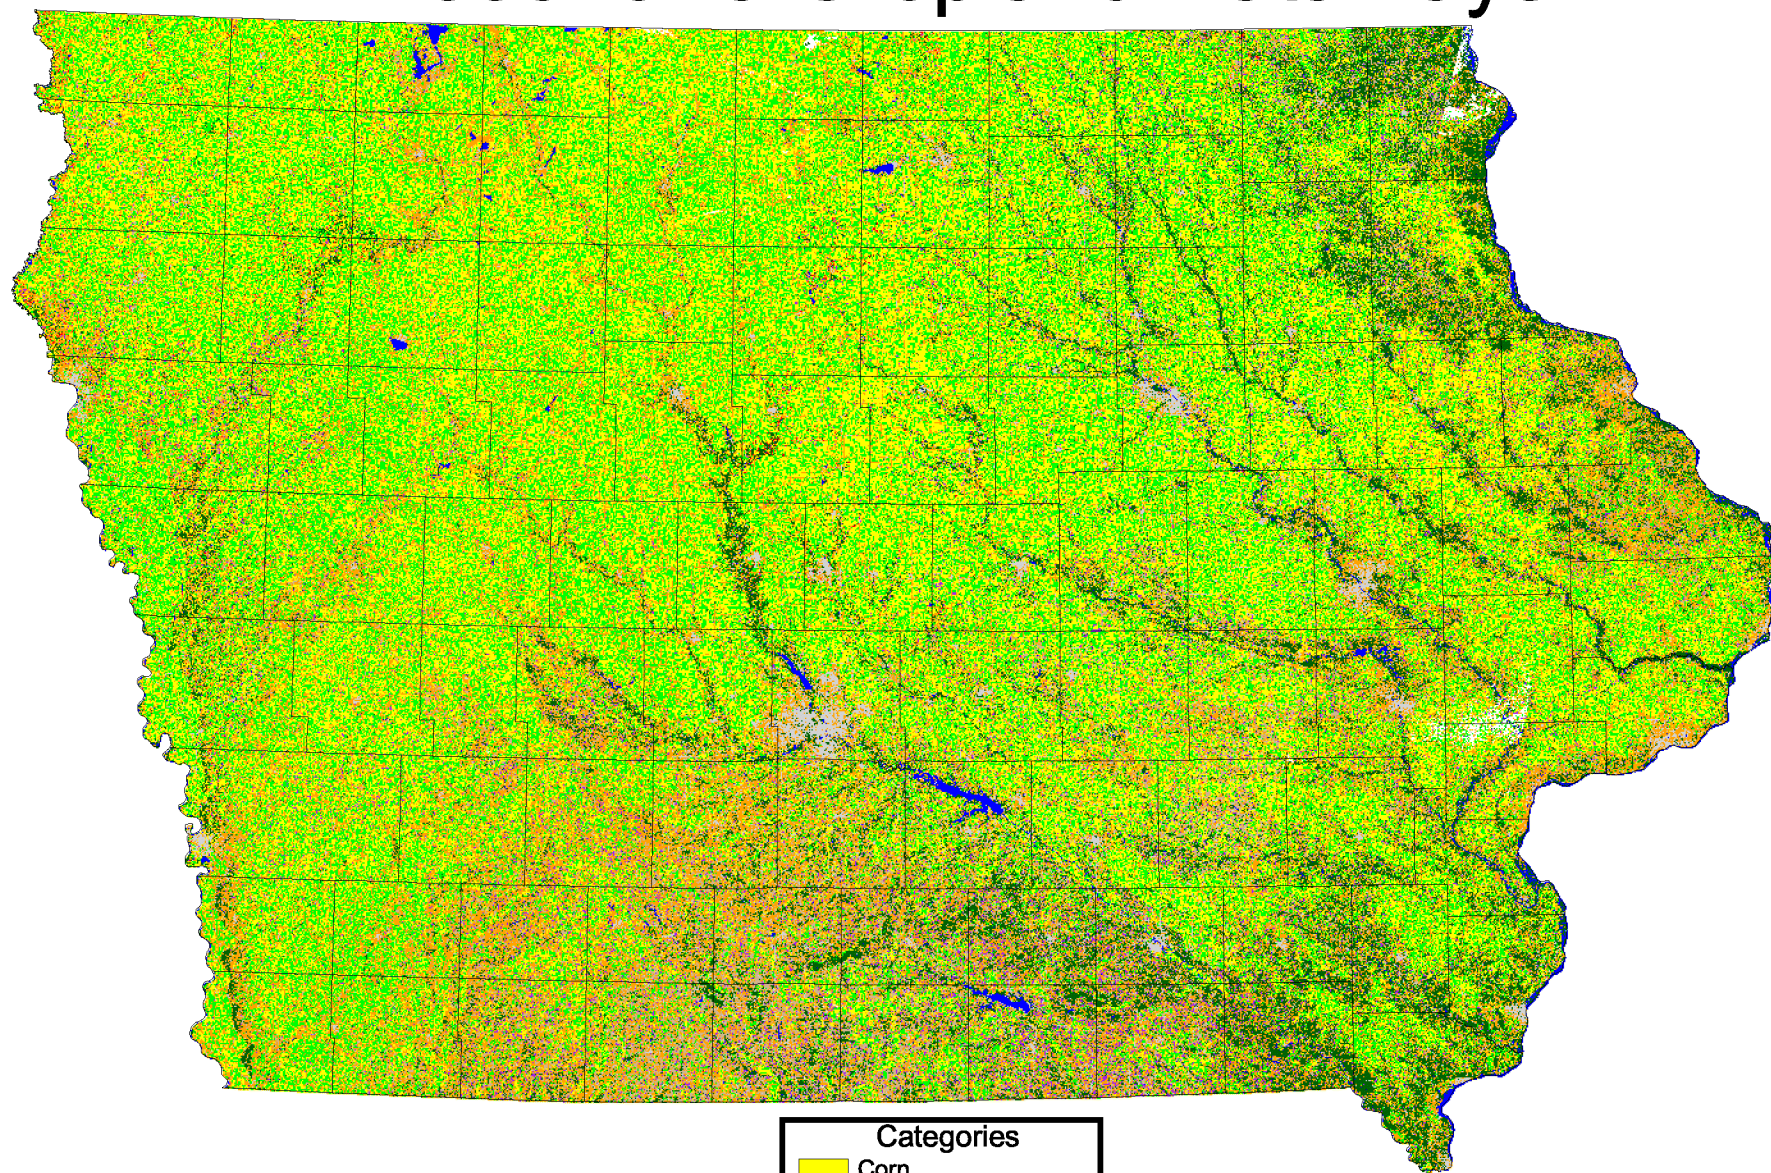

2005 Iowa Cropland Data Layer

Categories	
	Corn
	Soybeans
	Other Crops
	Other Small Grains
	Idle Cropland
	Pasture/Non Ag/CRP
	Woods
	Water
	Urban
	Clouds