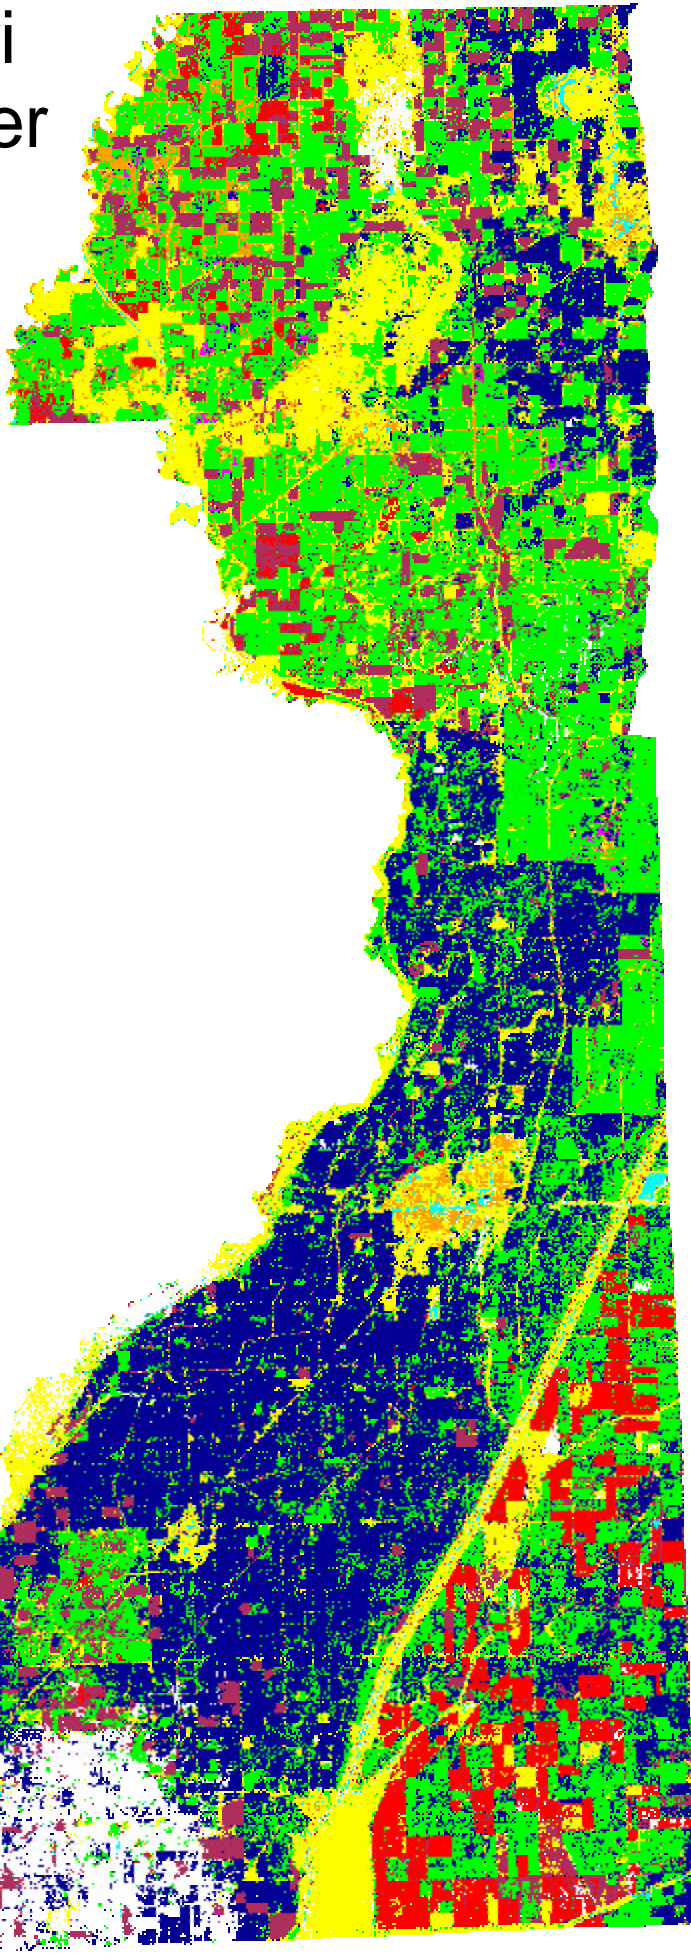

Dunklin County Missouri 2004 Cropland Data Layer

Categories

	Rice
	Cotton
	Soybeans
	Corn
	Sorghum
	Other Crops/Hay
	Non-Crop/Non-ag/Pasture/Idlecrop
	Urban
	Water
	Clouds