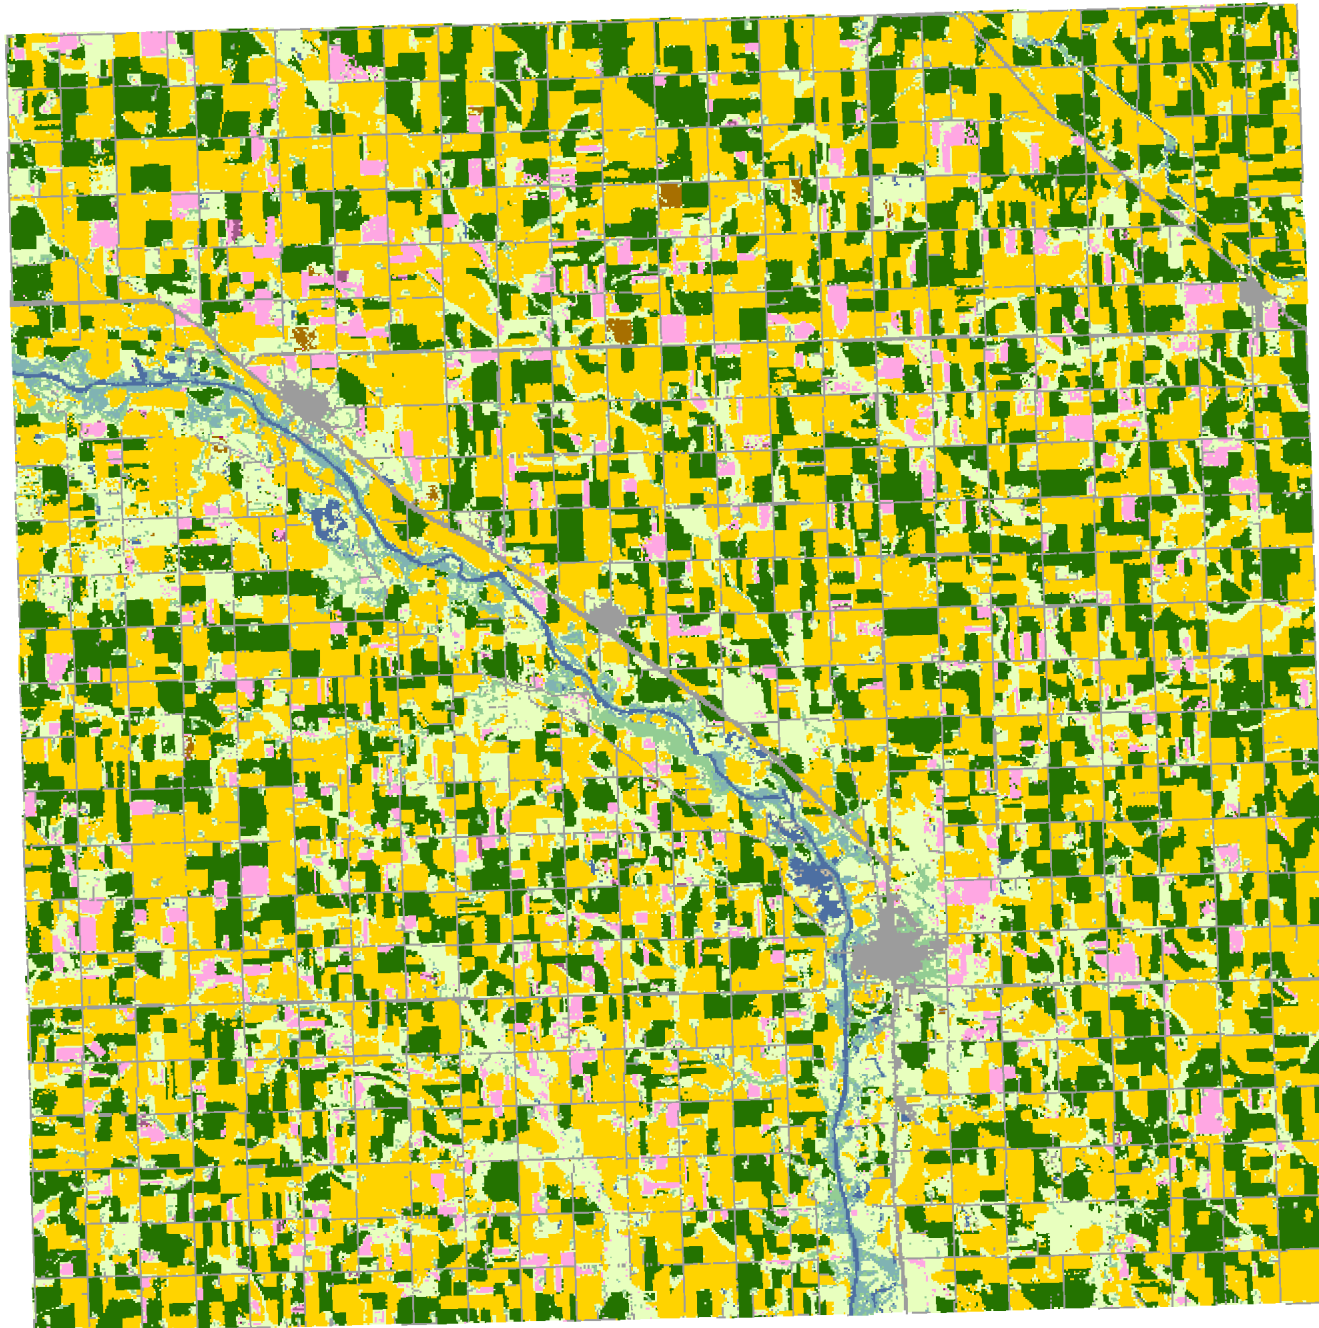

# Cuming County, Nebraska 2007 Cropland Data Layer

## Land Cover Categories (Ordered By Decreasing Acreage)

### Agricultural

-  Corn
-  Soybeans
-  Alfalfa
-  Winter Wheat
-  Oats
-  Sorghum
-  Rye
-  Millet
-  Misc. Vegs. & Fruits

### Non-Agricultural

-  Grass/Pasture/Non-Ag
-  Urban/Developed
-  Woodland
-  Wetlands
-  Water
-  Fallow/Idle Cropland
-  Barren