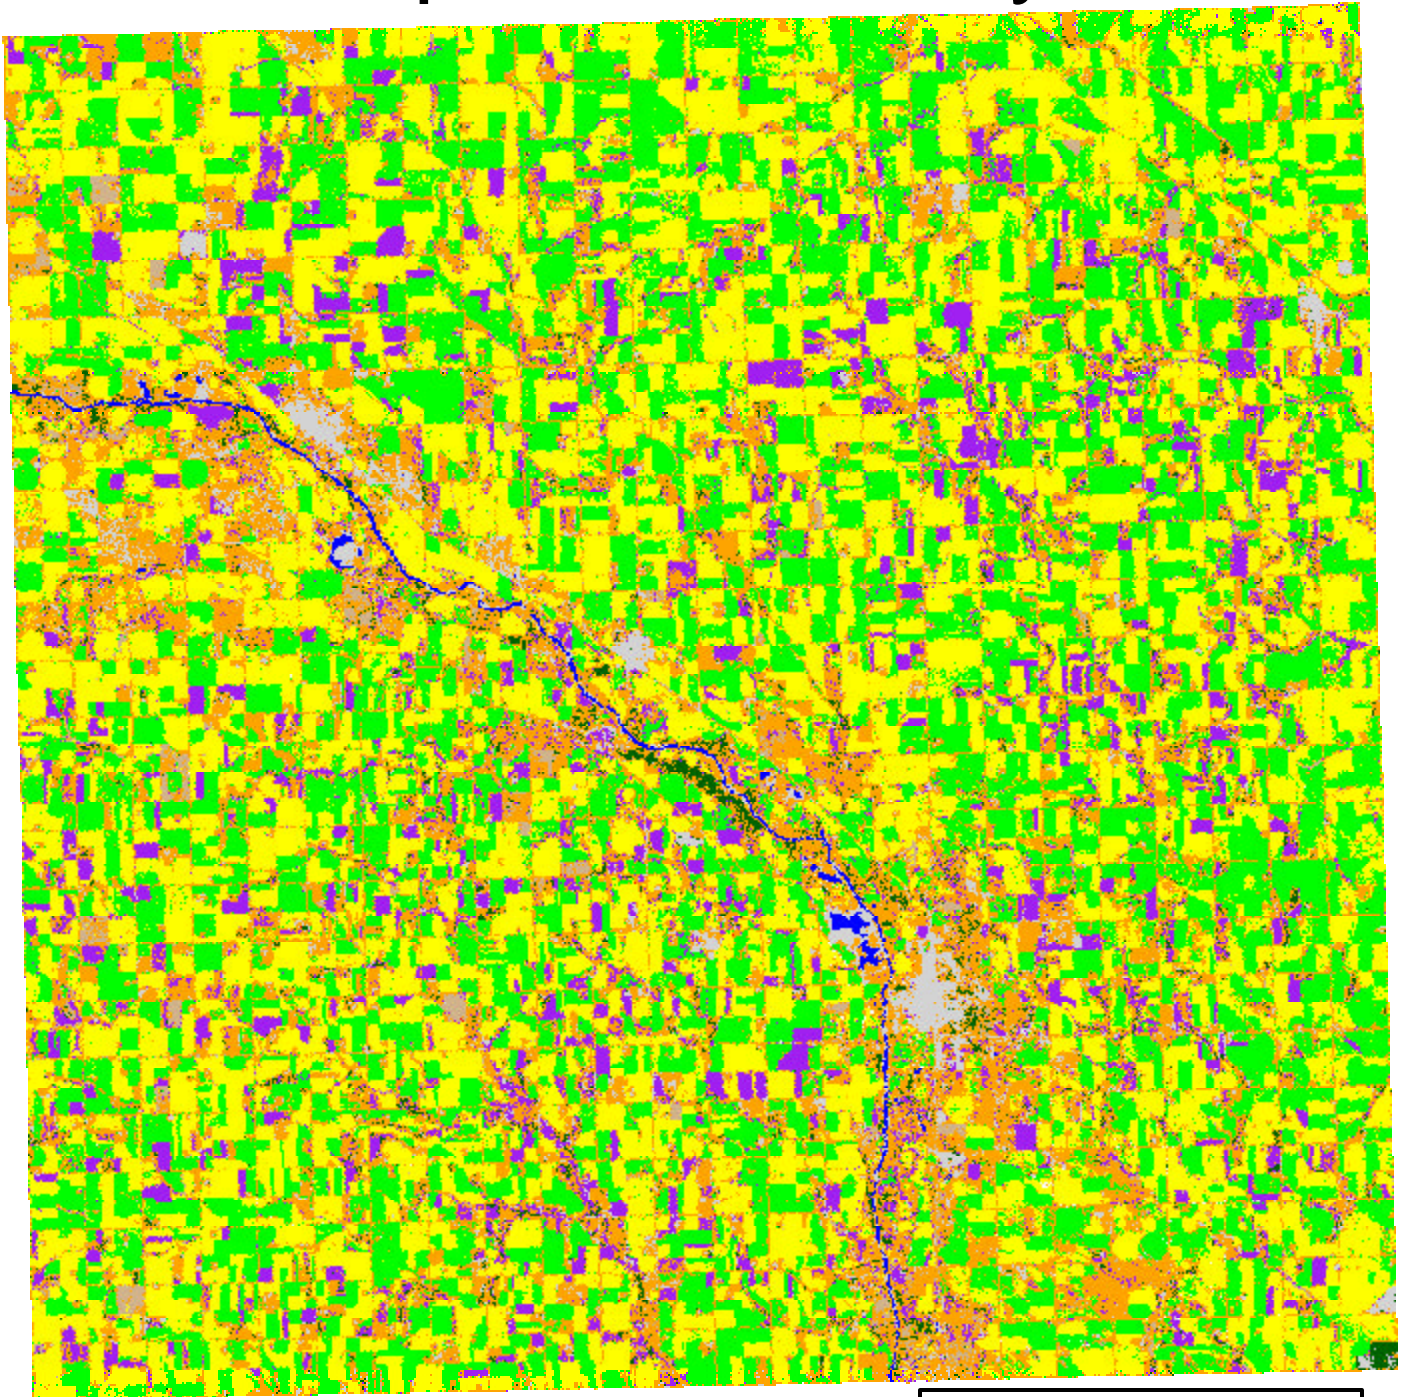

2004 Cuming County, Nebraska Cropland Data Layer

Categories	
	Corn
	Soybeans
	Other Row Crops
	Other Small Grains & Hay
	Winter Wheat
	Fallow/Idle Cropland
	Pasture/Grassland/NonAg
	Woods
	Clouds
	Water
	Urban