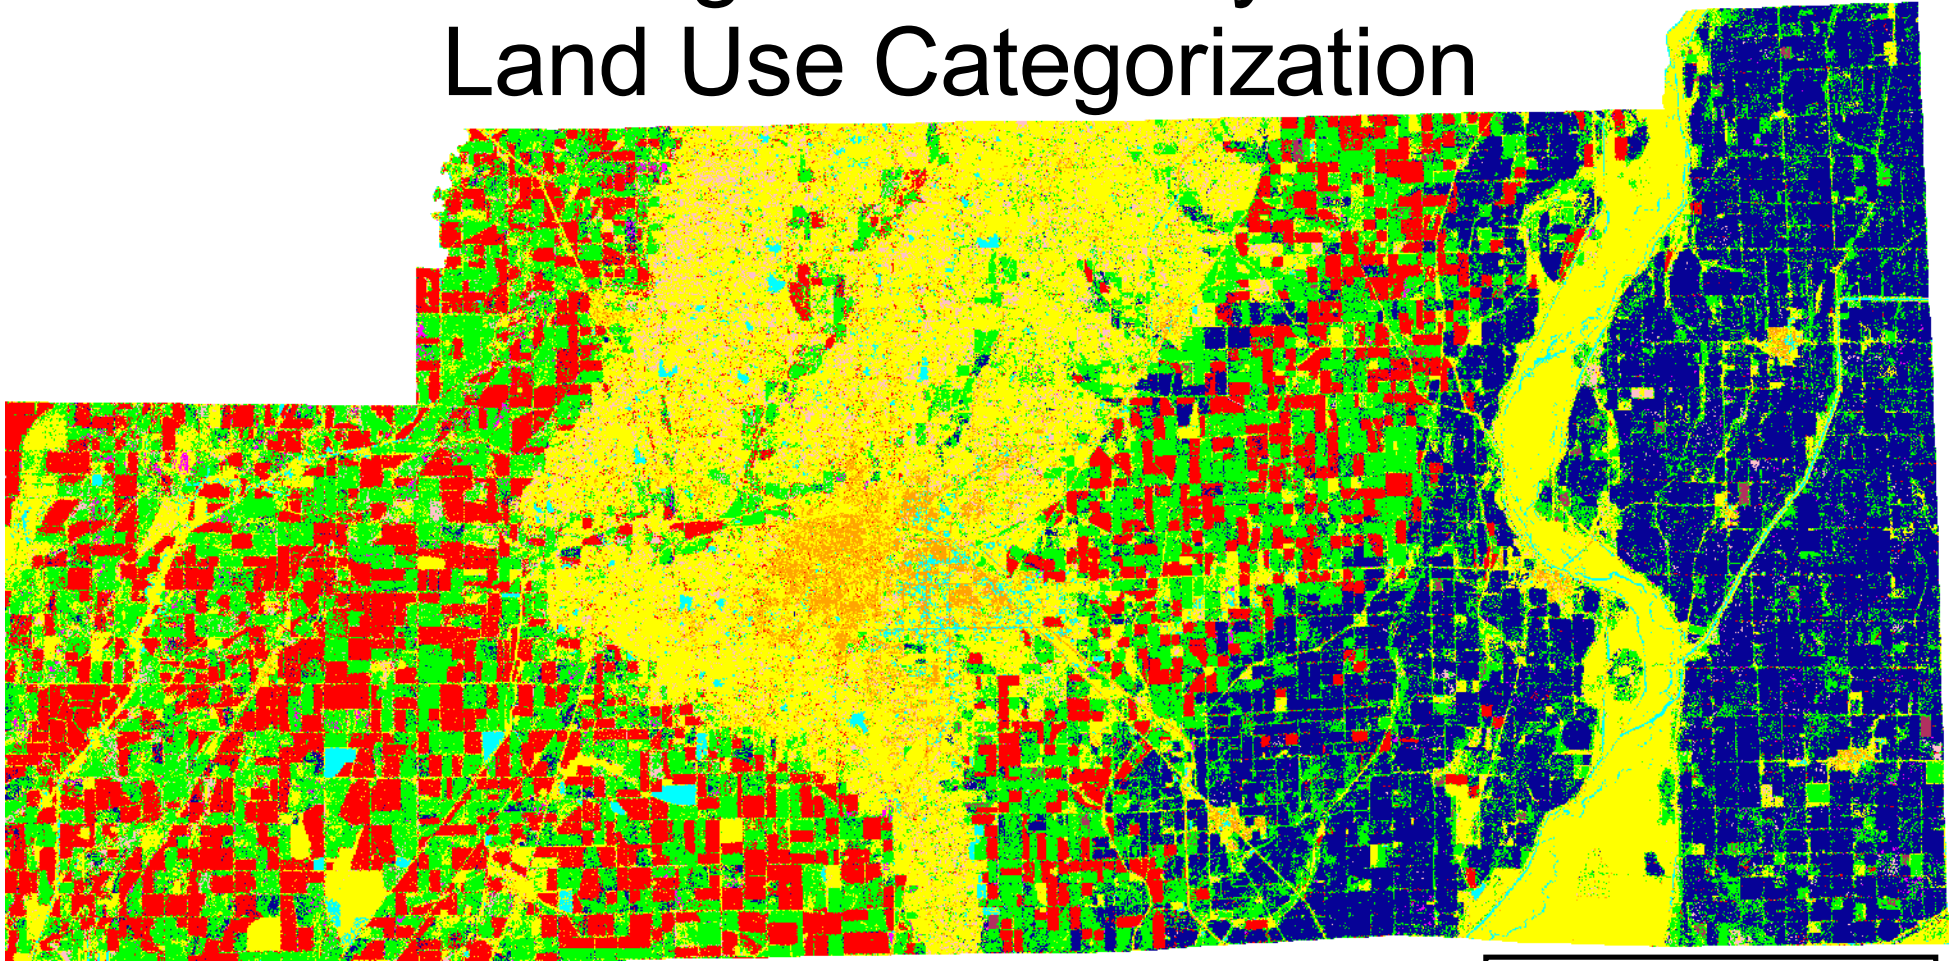

2000 Craighead County Arkansas Land Use Categorization

Categories

	Rice
	Cotton
	Soybeans
	Corn
	Sorghum
	Other Crops
	Waste/Non-Crop
	Urban/Roads/Bare Soil
	Water
	Clouds