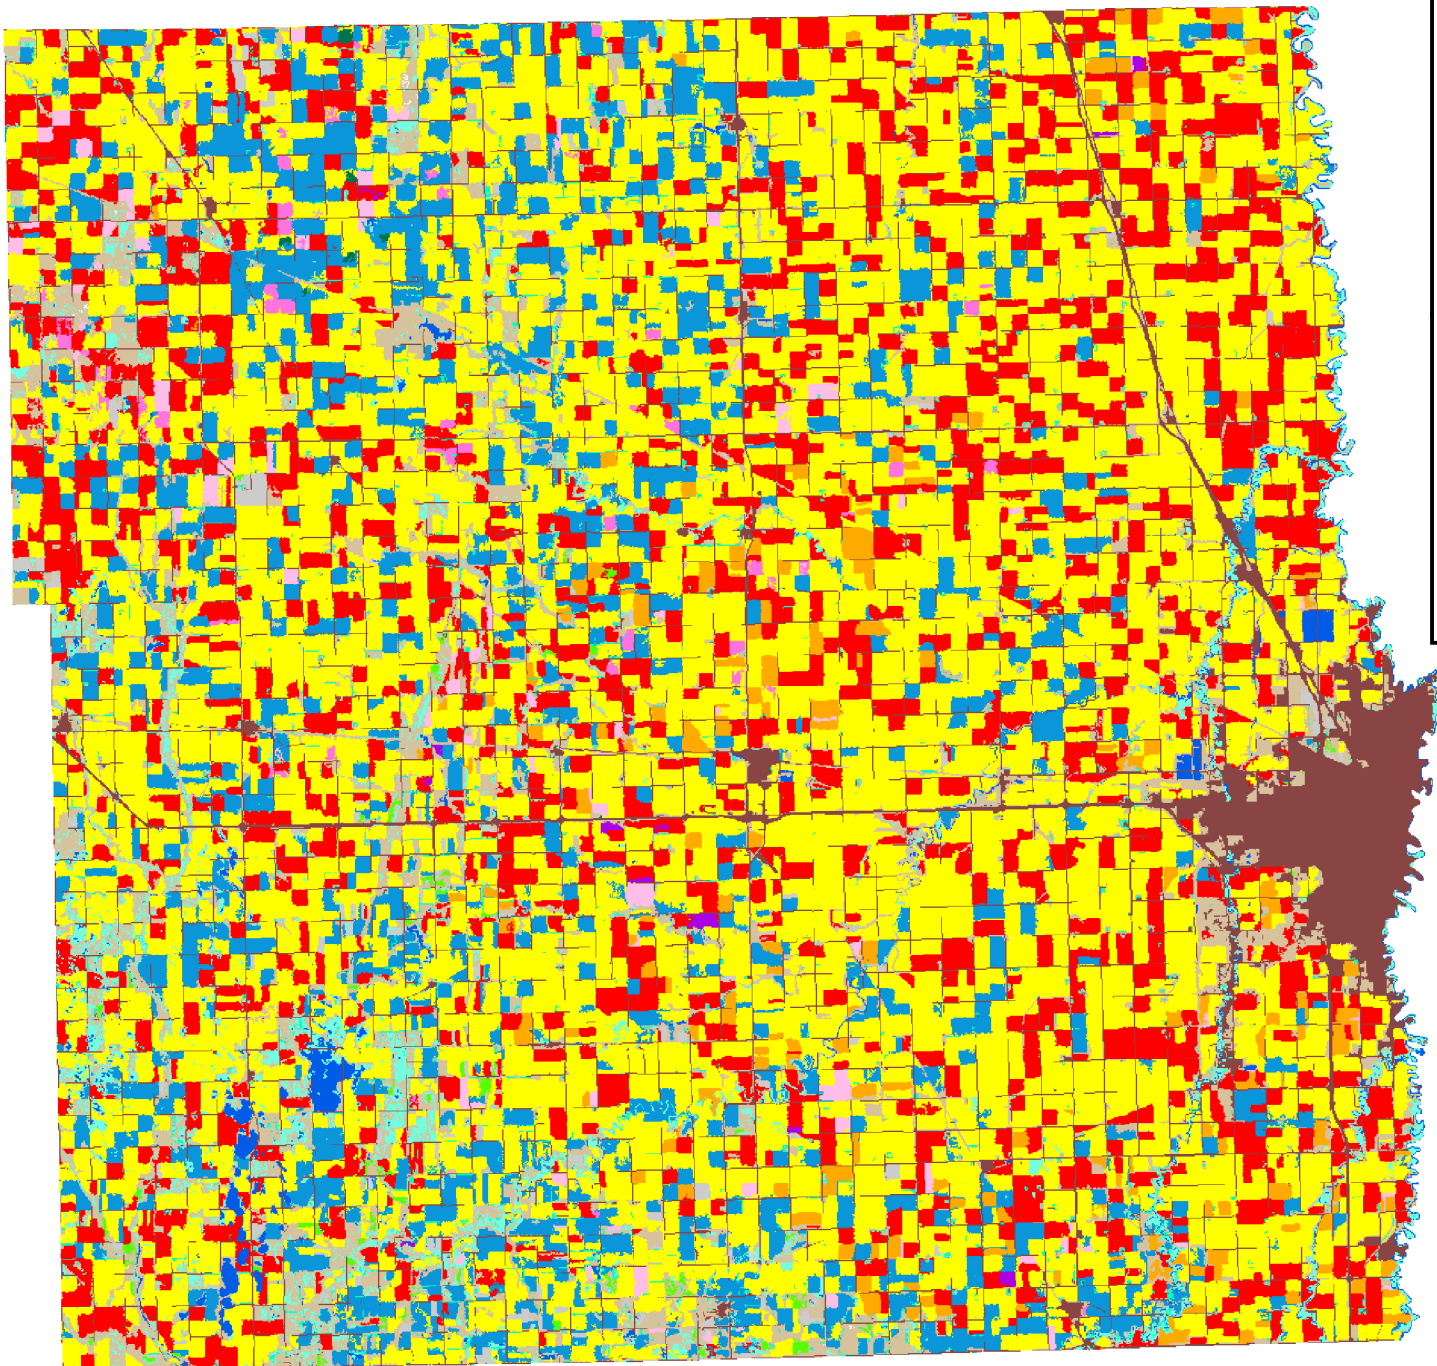

2006 Cass County, North Dakota Cropland Data Layer

Categories

- Durum Wheat
- All Other Small Grains & Hay
- Soybeans
- Sunflowers
- Corn
- Canola
- Dry Edible Beans
- Beets
- Potatoes
- All Other Crops
- Fallow/Idle Cropland/CRP
- Woods
- Pasture/Range/Non-Ag
- Water
- Urban