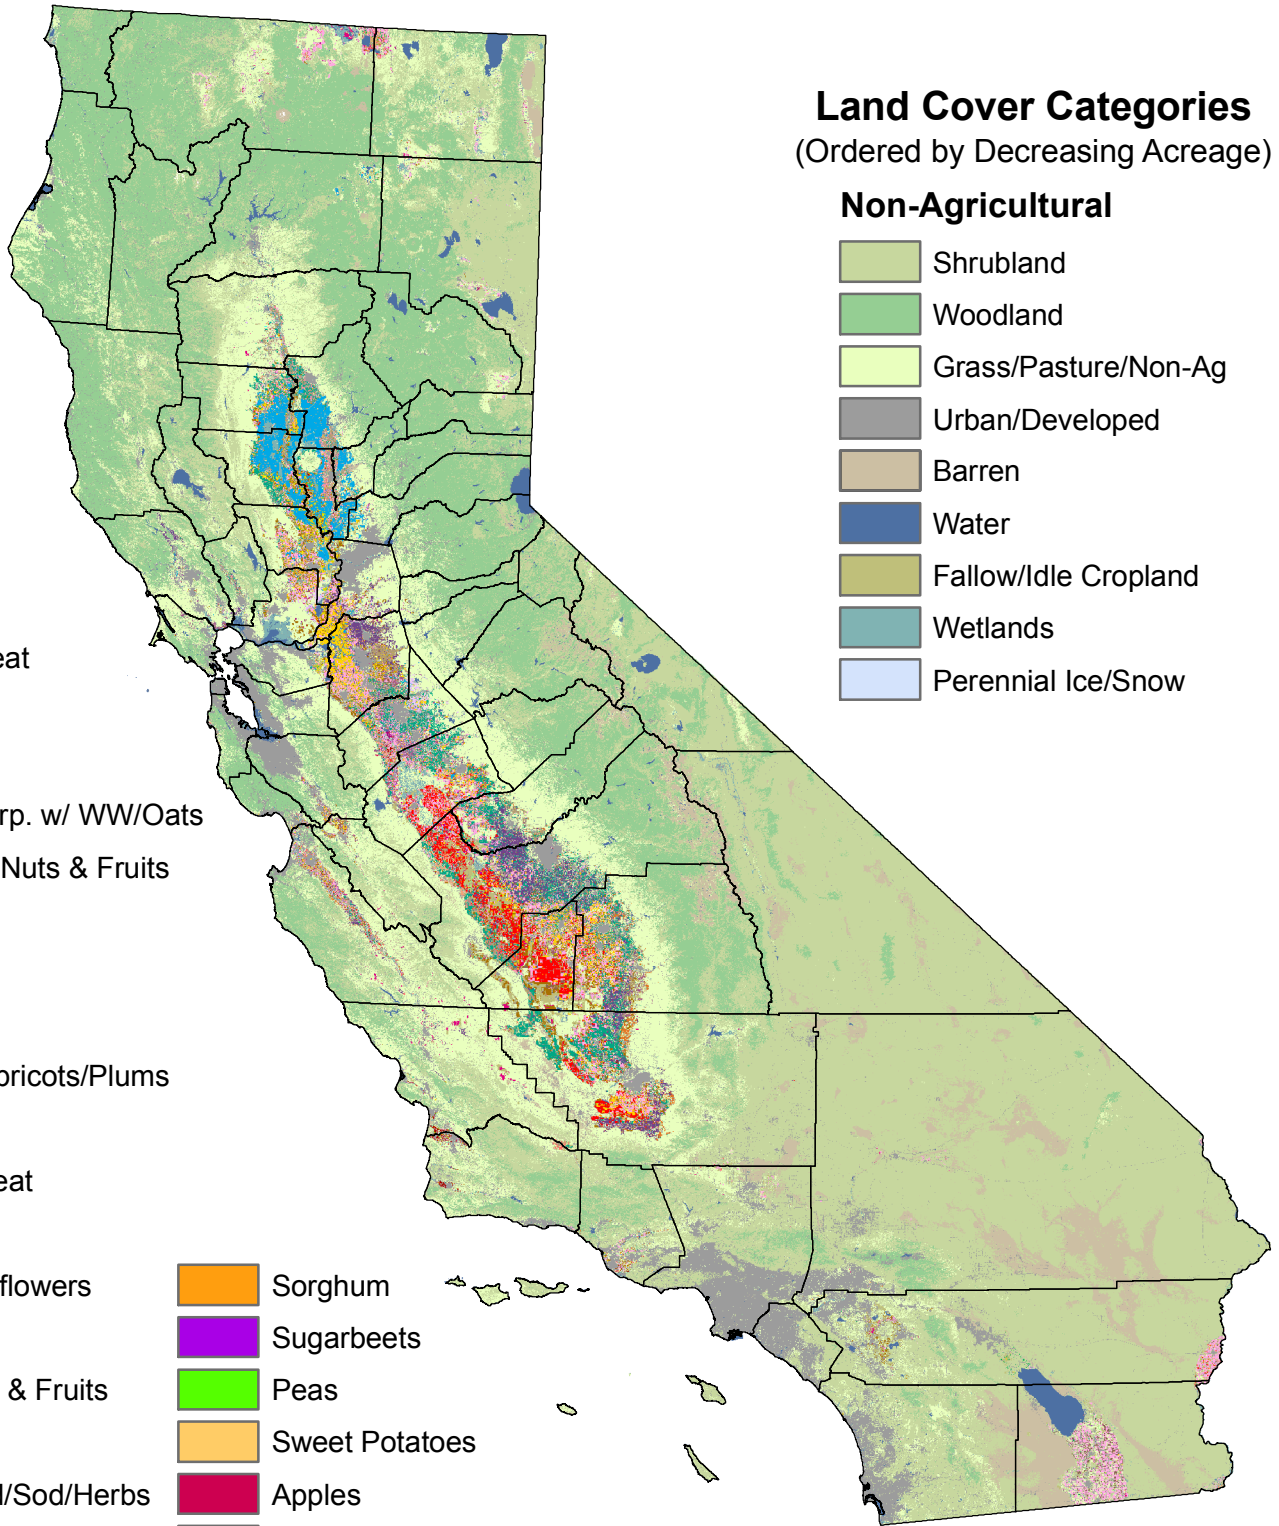

# 2007 California TM Cropland Data Layer

### Agricultural

- Alfalfa
- Almonds
- Winter Wheat
- Grapes
- Rice
- Corn/Db. Crp. w/ WW/Oats
- Other Tree Nuts & Fruits
- Cotton
- Oats
- Tomatoes
- Peaches/Apricots/Plums
- Safflower
- Durum Wheat
- Barley
- Clover/Wildflowers
- Citrus
- Misc. Veggies. & Fruits
- Dry Beans
- Grass Seed/Sod/Herbs
- Spring Wheat
- Rye
- Sunflowers
- Triticale
- Other Hays
- Melons
- Sorghum
- Sugarbeets
- Peas
- Sweet Potatoes
- Apples
- Christmas Trees
- Vetch
- Potatoes
- Canola
- Aquaculture
- Sugarcane

### Land Cover Categories (Ordered by Decreasing Acreage)

#### Non-Agricultural

- Shrubland
- Woodland
- Grass/Pasture/Non-Ag
- Urban/Developed
- Barren
- Water
- Fallow/Idle Cropland
- Wetlands
- Perennial Ice/Snow