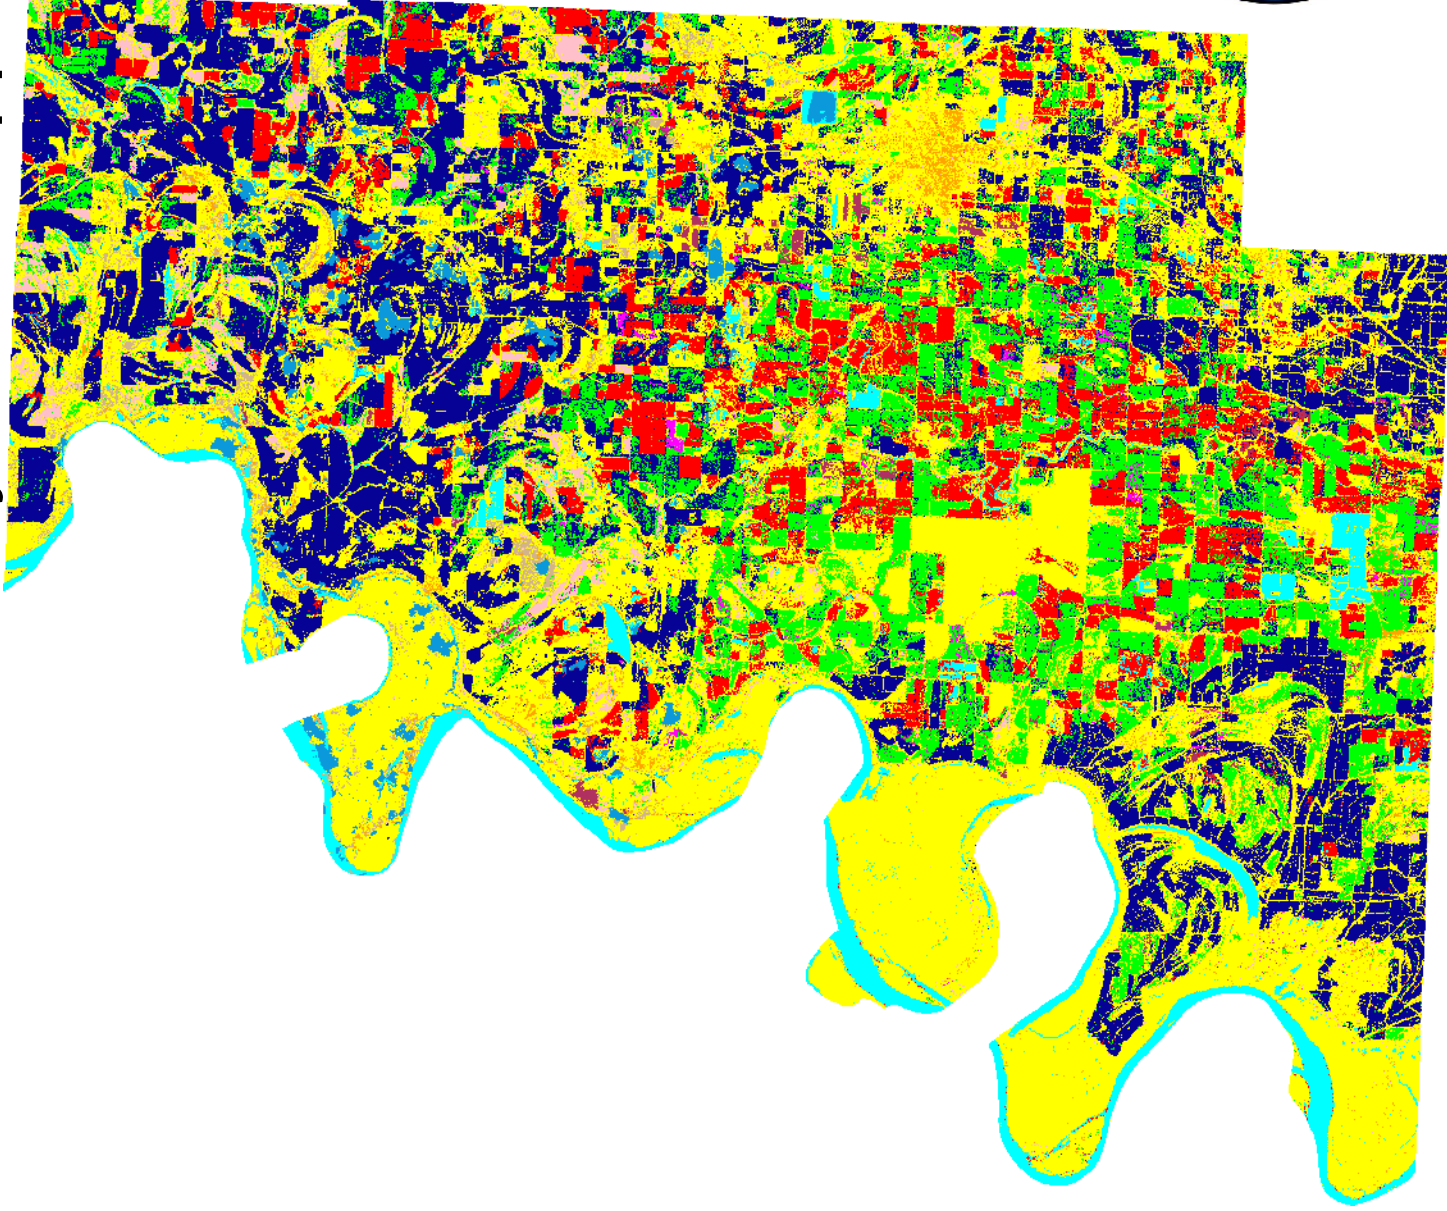

# 2001 Bolivar County, Mississippi Categorized Image

Categories	
	Rice
	Cotton
	Soybeans
	Corn
	Sorghum
	Other Crops/Hay
	Non-Crop/Non-ag/Pasture/Idlecrop
	Urban
	Water
	Clouds

NASS

FACT FINDERS FOR AGRICULTURE  
UNITED STATES DEPARTMENT OF AGRICULTURE

Mississippi State  
UNIVERSITY  
**Extension**  
SERVICE