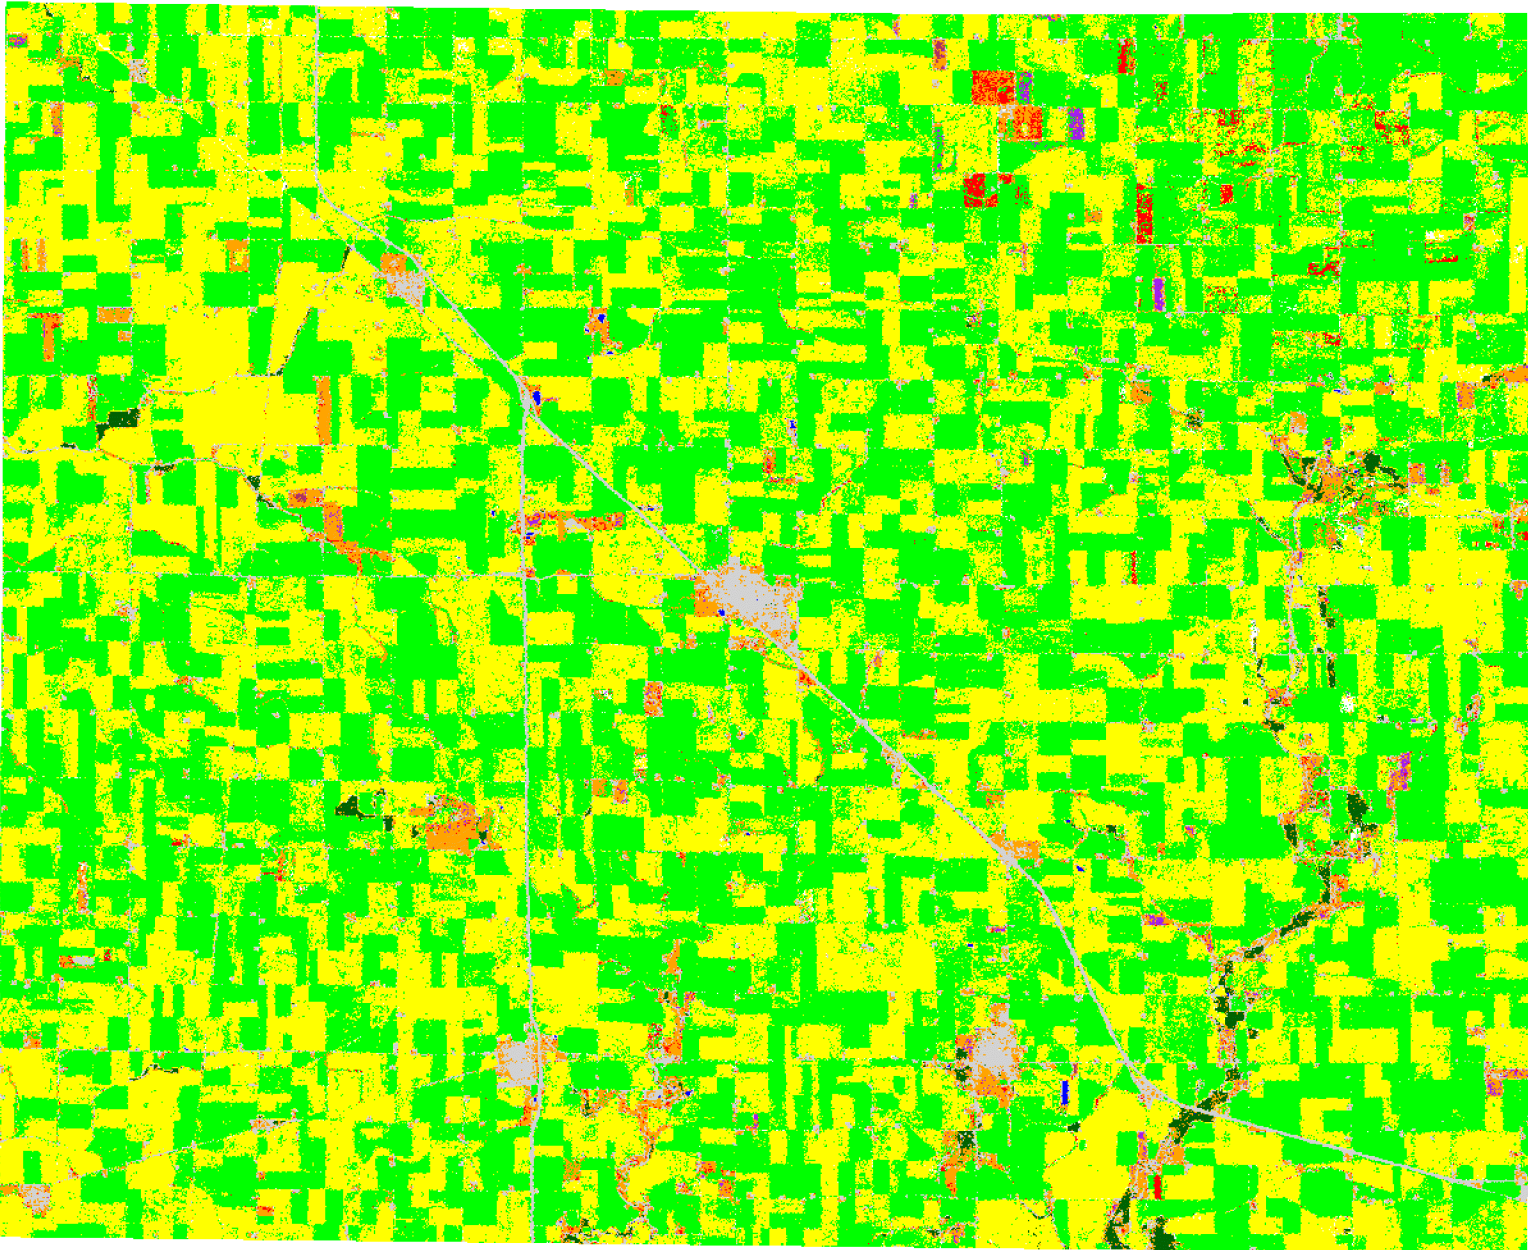

# 2005 Benton County, Indiana Cropland Data Layer

Categories	
Yellow	Corn
Light Green	Soybeans
Brown	Winter Wheat
Purple	Other Small Grains & Hay
Light Grey	Double Cropped WW/Soybean
Red	All Other Crops
Tan	Fallow/Idle Cropland
Orange	Pasture/Grassland/NonAg
Dark Green	Woods
White	Clouds
Blue	Water
Grey	Urban/Buildings/Homes
Cyan	Wetlands