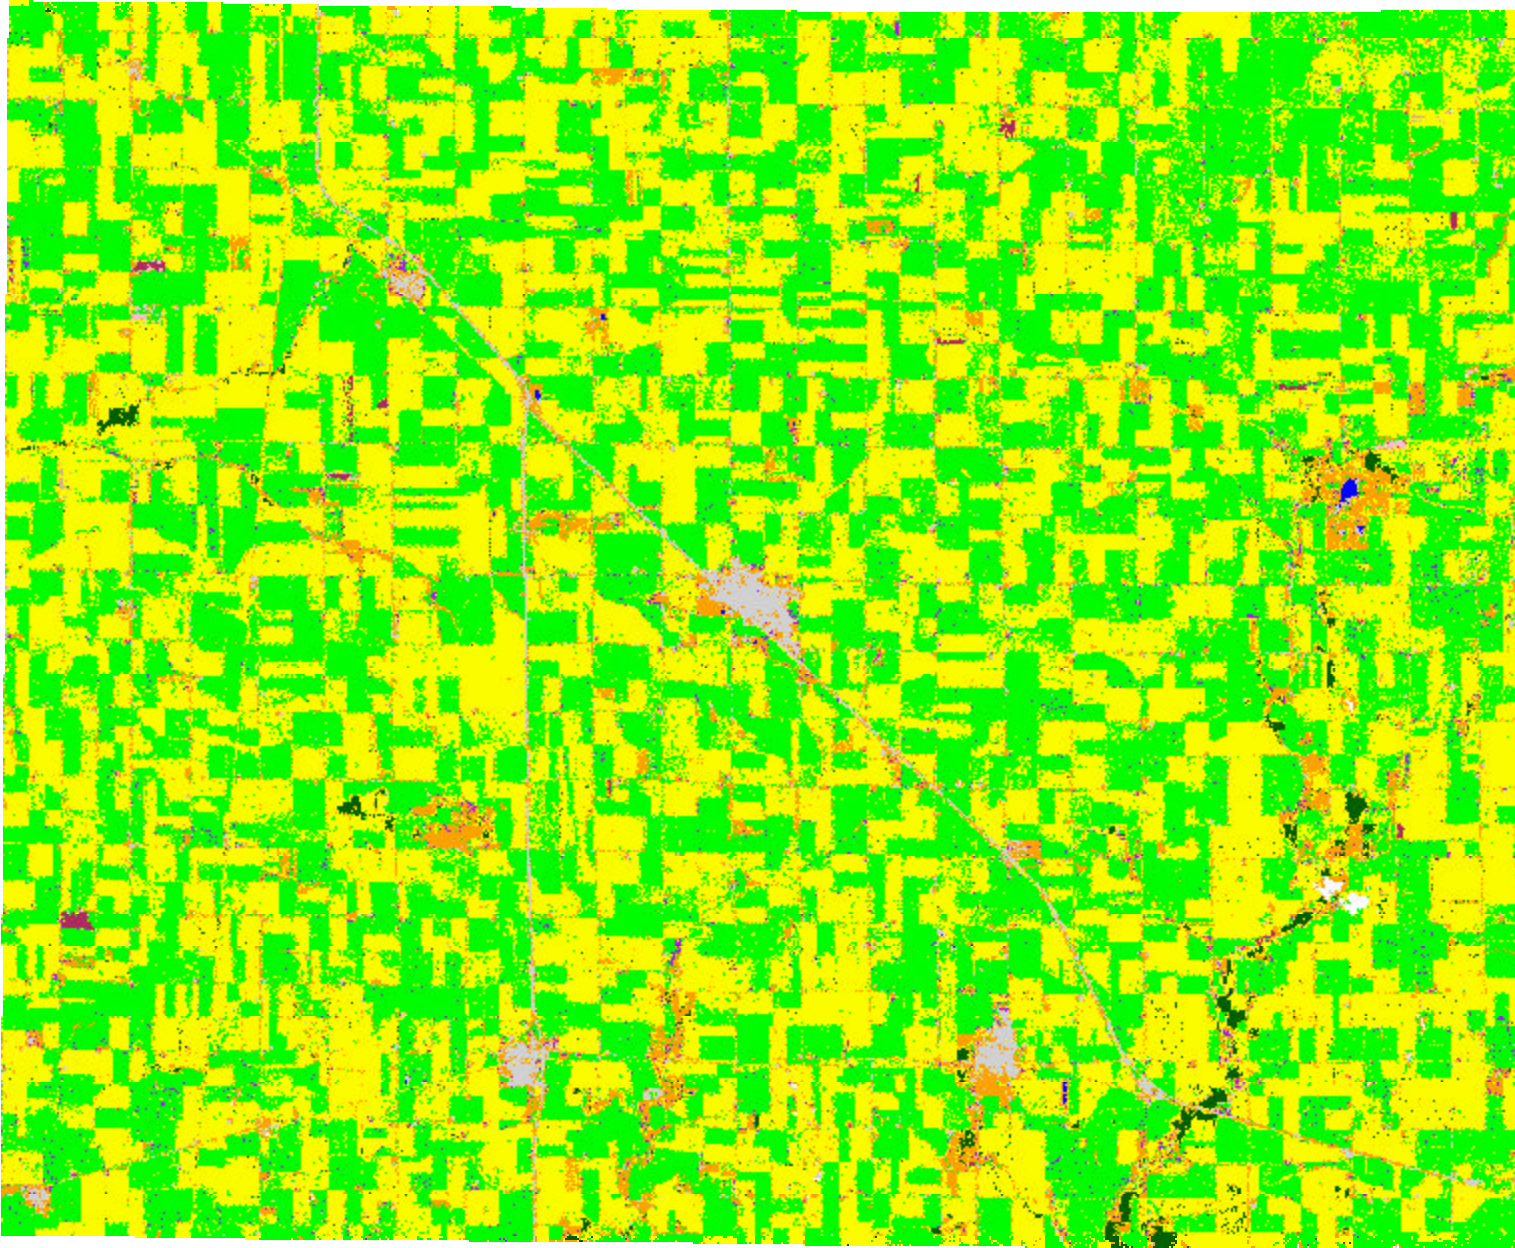

2004 Benton County, Indiana Cropland Data Layer

| Categories | |
|---|---------------------------|
|  | Corn |
|  | Soybeans |
|  | Winter Wheat |
|  | Other Small Grains & Hay |
|  | Double Cropped WW/Soybean |
|  | All Other Crops |
|  | Fallow/Idle Cropland |
|  | Pasture/Grassland/NonAg |
|  | Woods |
|  | Clouds |
|  | Water |
|  | Urban/Buildings/Homes |
|  | Wetlands |