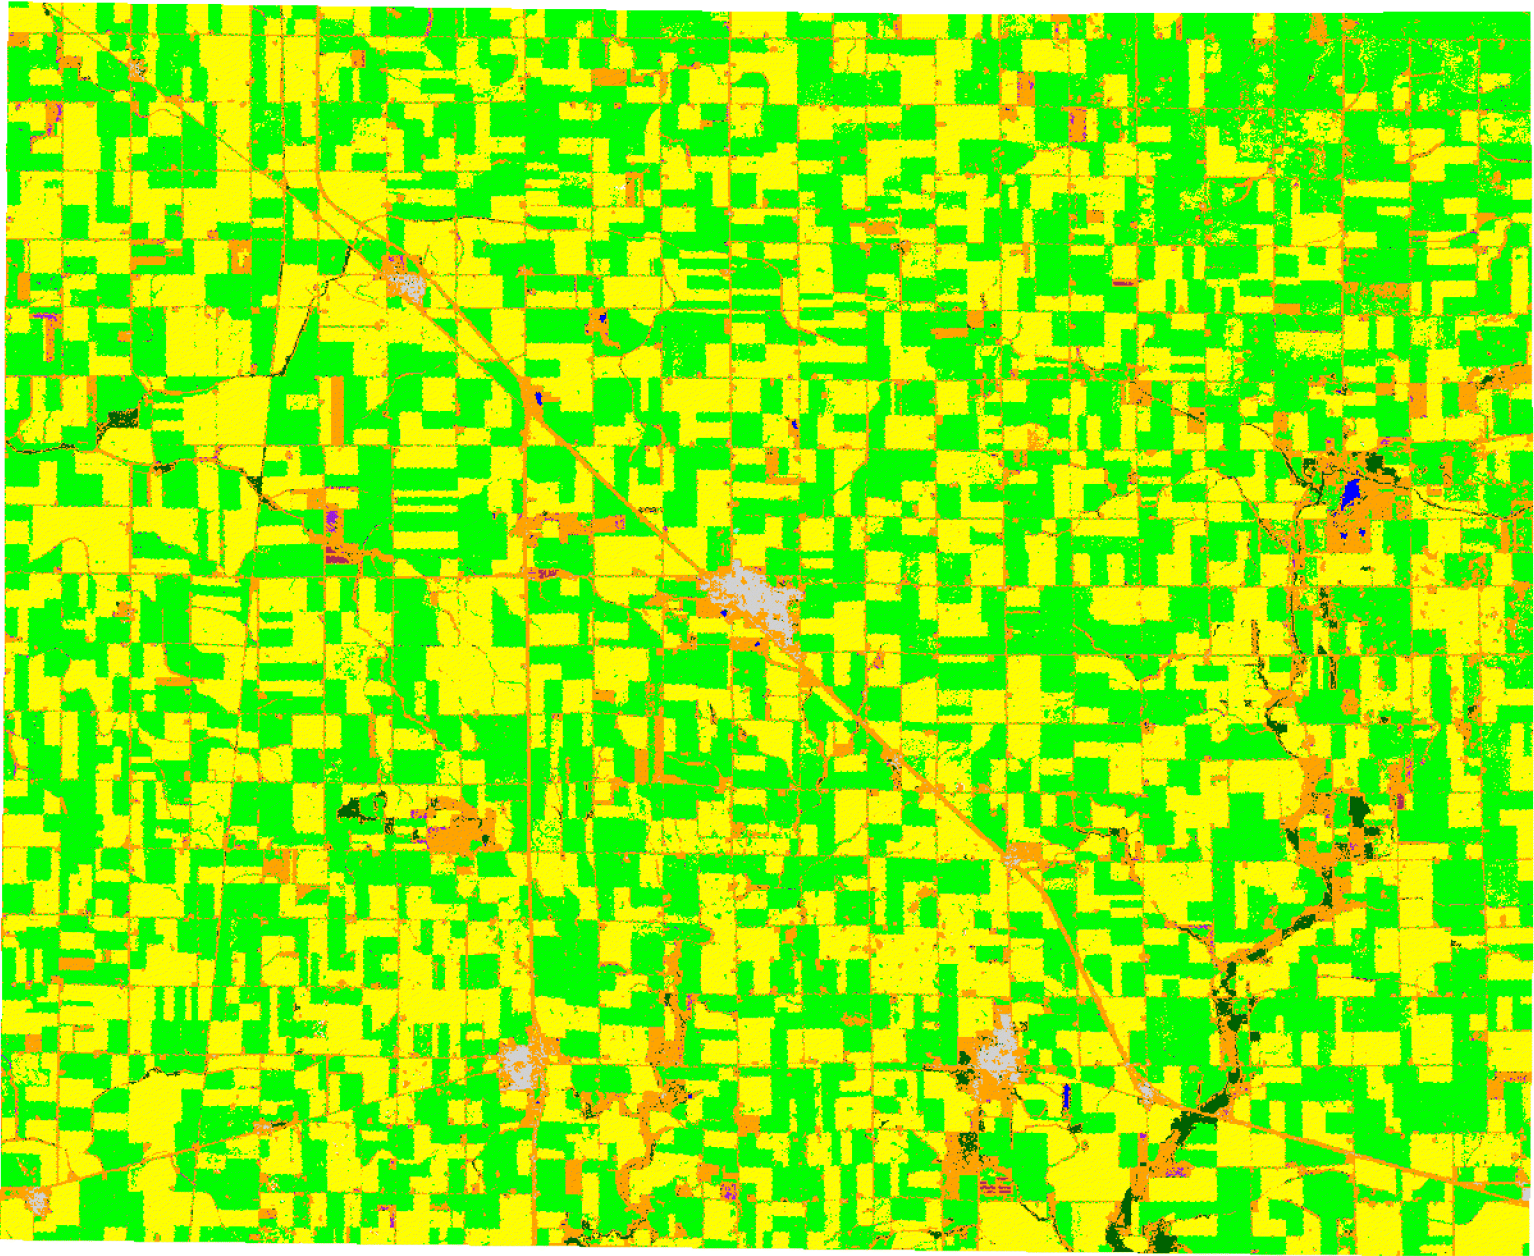

2003 Benton County, Indiana Cropland Data Layer

Categories	
	Corn
	Soybeans
	Winter Wheat
	Other Small Grains & Hay
	Double Cropped WW/Soybean
	All Other Crops
	Fallow/Idle Cropland
	Pasture/Grassland/NonAg
	Woods
	Clouds
	Water
	Urban/Buildings/Homes
	Wetlands