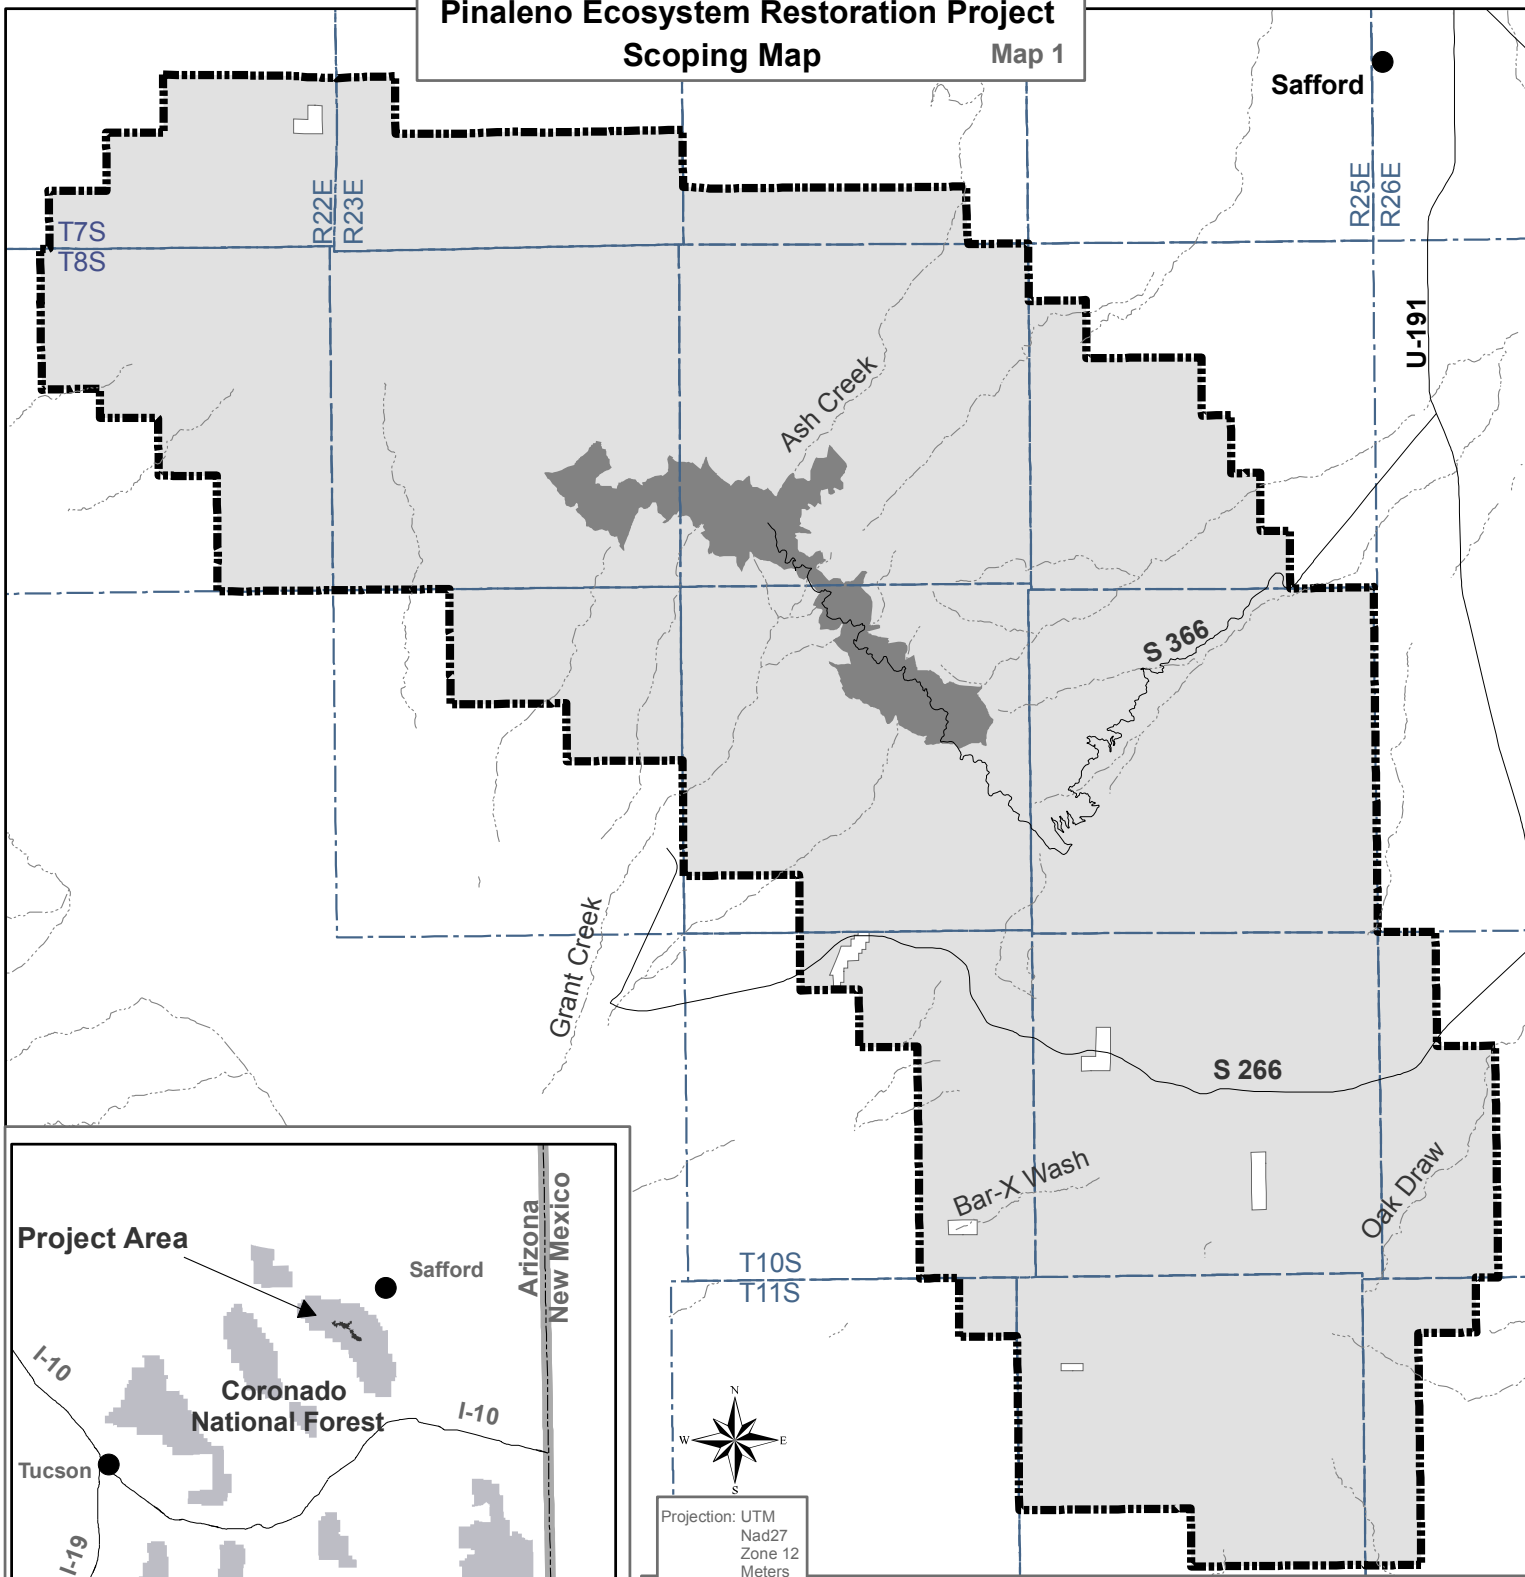

Pinaleno Ecosystem Restoration Project Scoping Map

Map 1

Projection: UTM
Nad27
Zone 12
Meters

Pinaleno Mountains 5/29/2007
Coronado National Forest
Safford Ranger District
 Safford, Arizona
 Graham County

- Restoration Project Area
- National Forest Service Lands
- Safford Administrative Boundary
- Private
- Stream
- Existing Roads
- Township/Range

The USDA Forest Service uses the most current and complete data available. GIS data and product accuracy may vary. GIS products for purposes other than those for which they were intended may yield inaccurate or misleading results. The Forest Service reserves the right to correct, update, modify or replace GIS products without notification.