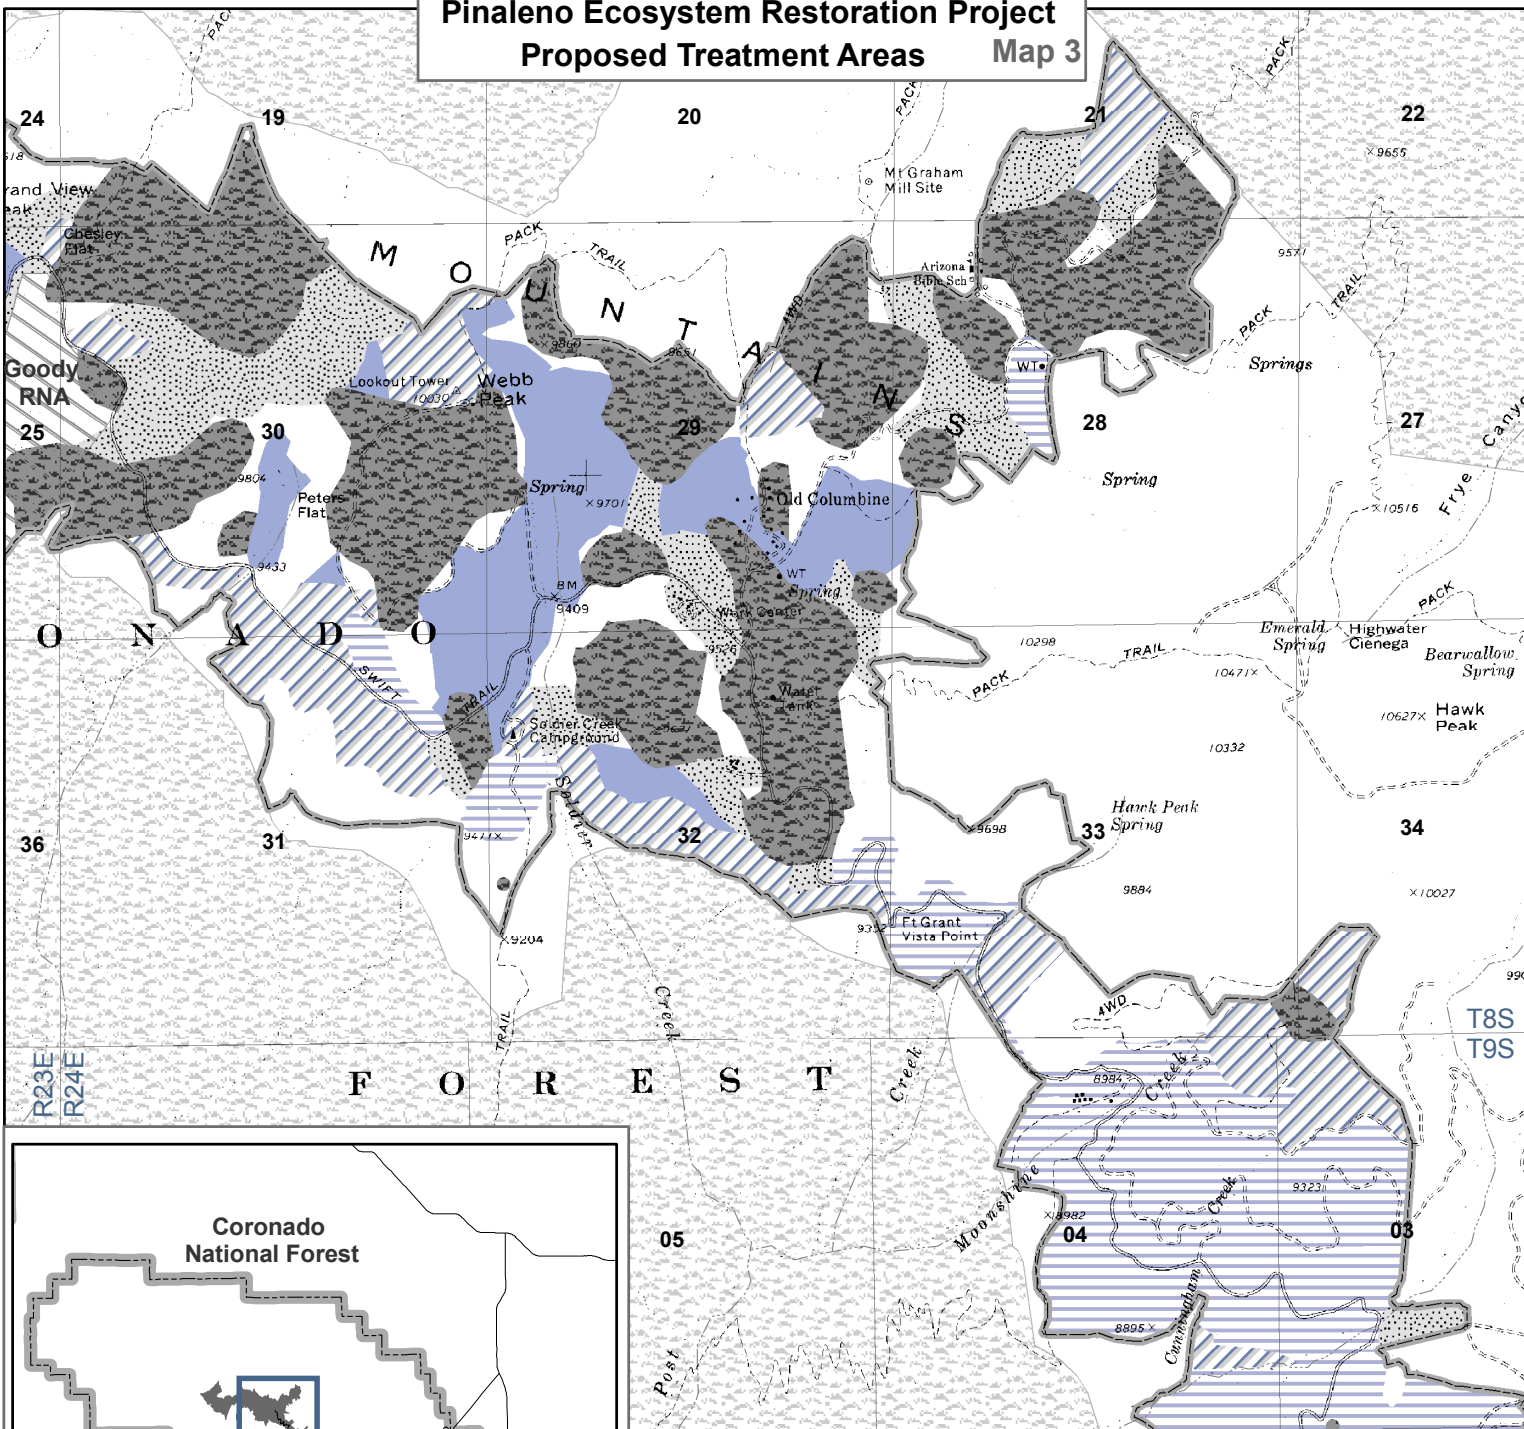

Pinaleno Ecosystem Restoration Project Proposed Treatment Areas Map 3

Pinaleno Mountains

Coronado National Forest

Safford Ranger District

Safford, Arizona
Graham County

5/29/2007

Major Treatment Areas

- Forest Restoration-General Rx
- Forest Restoration-Modified Treatment Area
- Important Wildlife Area-General Rx
- Important Wildlife Area-Midden Protection Zone
- Important Wildlife Area-Modified Treatment Area
- Restoration Project Area
- Goody RNA
- Mt. Graham Wilderness Study Area

Projection: UTM
Nad27
Zone 12
Meters

The USDA Forest Service uses the most current and complete data available. GIS data and product accuracy may vary. GIS products for purposes other than those for which they were intended may yield inaccurate or misleading results. The Forest Service reserves the right to correct, update, modify or replace GIS products without notification.