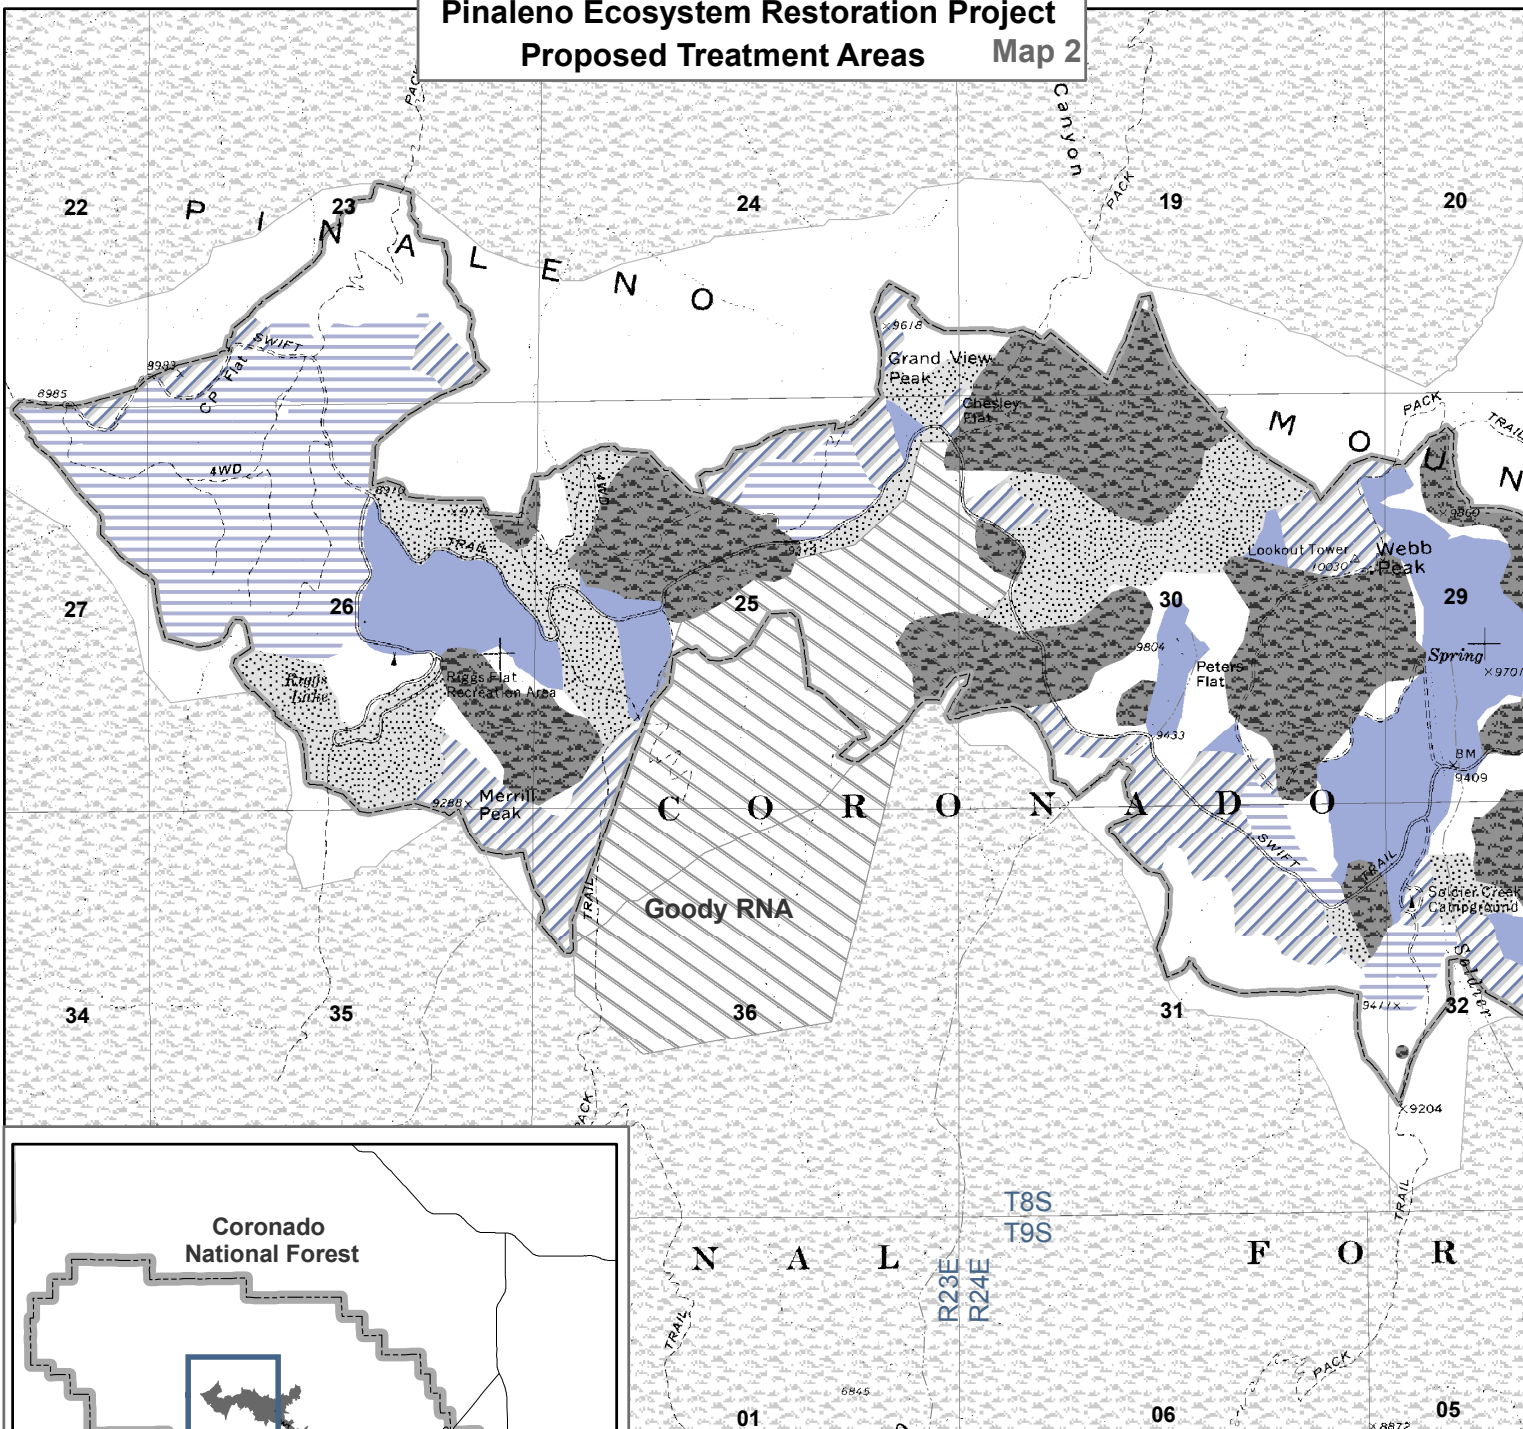

Pinaleno Ecosystem Restoration Project Proposed Treatment Areas Map 2

Pinaleno Mountains 5/29/2007

Coronado National Forest

Safford Ranger District

Safford, Arizona
Graham County

Major Treatment Areas

- Forest Restoration-General Rx
- Forest Restoration-Modified Treatment Area
- Important Wildlife Area-General Rx
- Important Wildlife Area-Midden Protection Zone
- Important Wildlife Area-Modified Treatment Area
- Restoration Project Area
- Goody RNA
- Mt. Graham Wilderness Study Area

Projection: UTM
Nad27
Zone 12
Meters

Scale 1:30,000

0 0.2 0.4 0.8 Miles

The USDA Forest Service uses the most current and complete data available. GIS data and product accuracy may vary. GIS products for purposes other than those for which they were intended may yield inaccurate or misleading results. The Forest Service reserves the right to correct, update, modify or replace GIS products without notification.