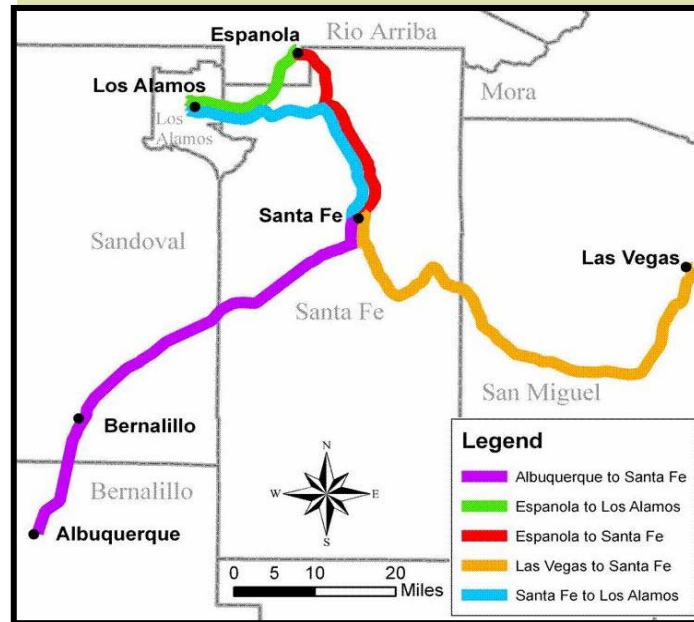

Exception: Holiday's that fall on the Saturday will be observed on Friday and those that fall on Sunday will be observed on Monday.

**ONE WAY FARES**

Espanola • Los Alamos	\$2.00
Santa Fe • Espanola	\$2.00
Albuquerque • Santa Fe	\$3.00
Las Vegas • Santa Fe	\$3.00
Santa Fe • Los Alamos	\$3.00

**MONTHLY PASSES**

Purple Route	\$90.00
Blue Route	\$90.00
Orange Route	\$90.00
Green Route	\$60.00
Red Route	\$60.00
System-wide	\$150.00

A SERVICE OF  
NEW MEXICO  
DEPARTMENT OF TRANSPORTATION

**NEW MEXICO  
PARK & RIDE**

Green Route Española - Los Alamos Northbound			Green Route Los Alamos - Española Southbound		
Española	TA-3	20/Central	20/Central	TA-3	Espanola
5:15am	5:45am			5:45am	6:10am
5:30am	6:00am			6:00am	6:25am
5:45am	6:15am			6:15am	6:40am
6:00am	6:30am			6:30am	6:55am
6:15am	6:45am	6:55am	6:55am		7:25am
6:30am	7:00am	7:10am	7:10am		7:40am
6:45am	7:15am	7:25am	7:25am	7:35am	8:05am
7:00am	7:30am	7:40am	7:40am	7:50am	8:20am
7:30am	8:00am	8:10am	8:10am	8:20am	8:50am
7:45am	8:15am	8:25am	8:25am	8:35am	9:05am
2:45PM		3:20pm	3:20pm	3:30pm	4:00pm
3:15pm		3:50pm	3:50pm	4:00pm	4:30pm
3:45pm		4:20pm	4:20pm	4:30pm	5:00pm
4:00pm		4:35pm	4:35pm	4:45pm	5:15pm
4:30pm	5:00pm			5:00pm	5:30pm
5:00pm		5:35pm	5:35pm	5:45pm	6:15pm
5:30pm	6:00pm			6:00pm	6:30pm

Orange Route Las Vegas - Santa Fe Southbound				Orange Route Santa Fe - Las Vegas Northbound			
Las Vegas	South Complex	NMDOT	PERA	PERA	NMDOT	South Complex	Las Vegas
5:40am	6:39am	6:40am^	6:50am	4:10pm	4:20pm^	4:21pm	5:20pm