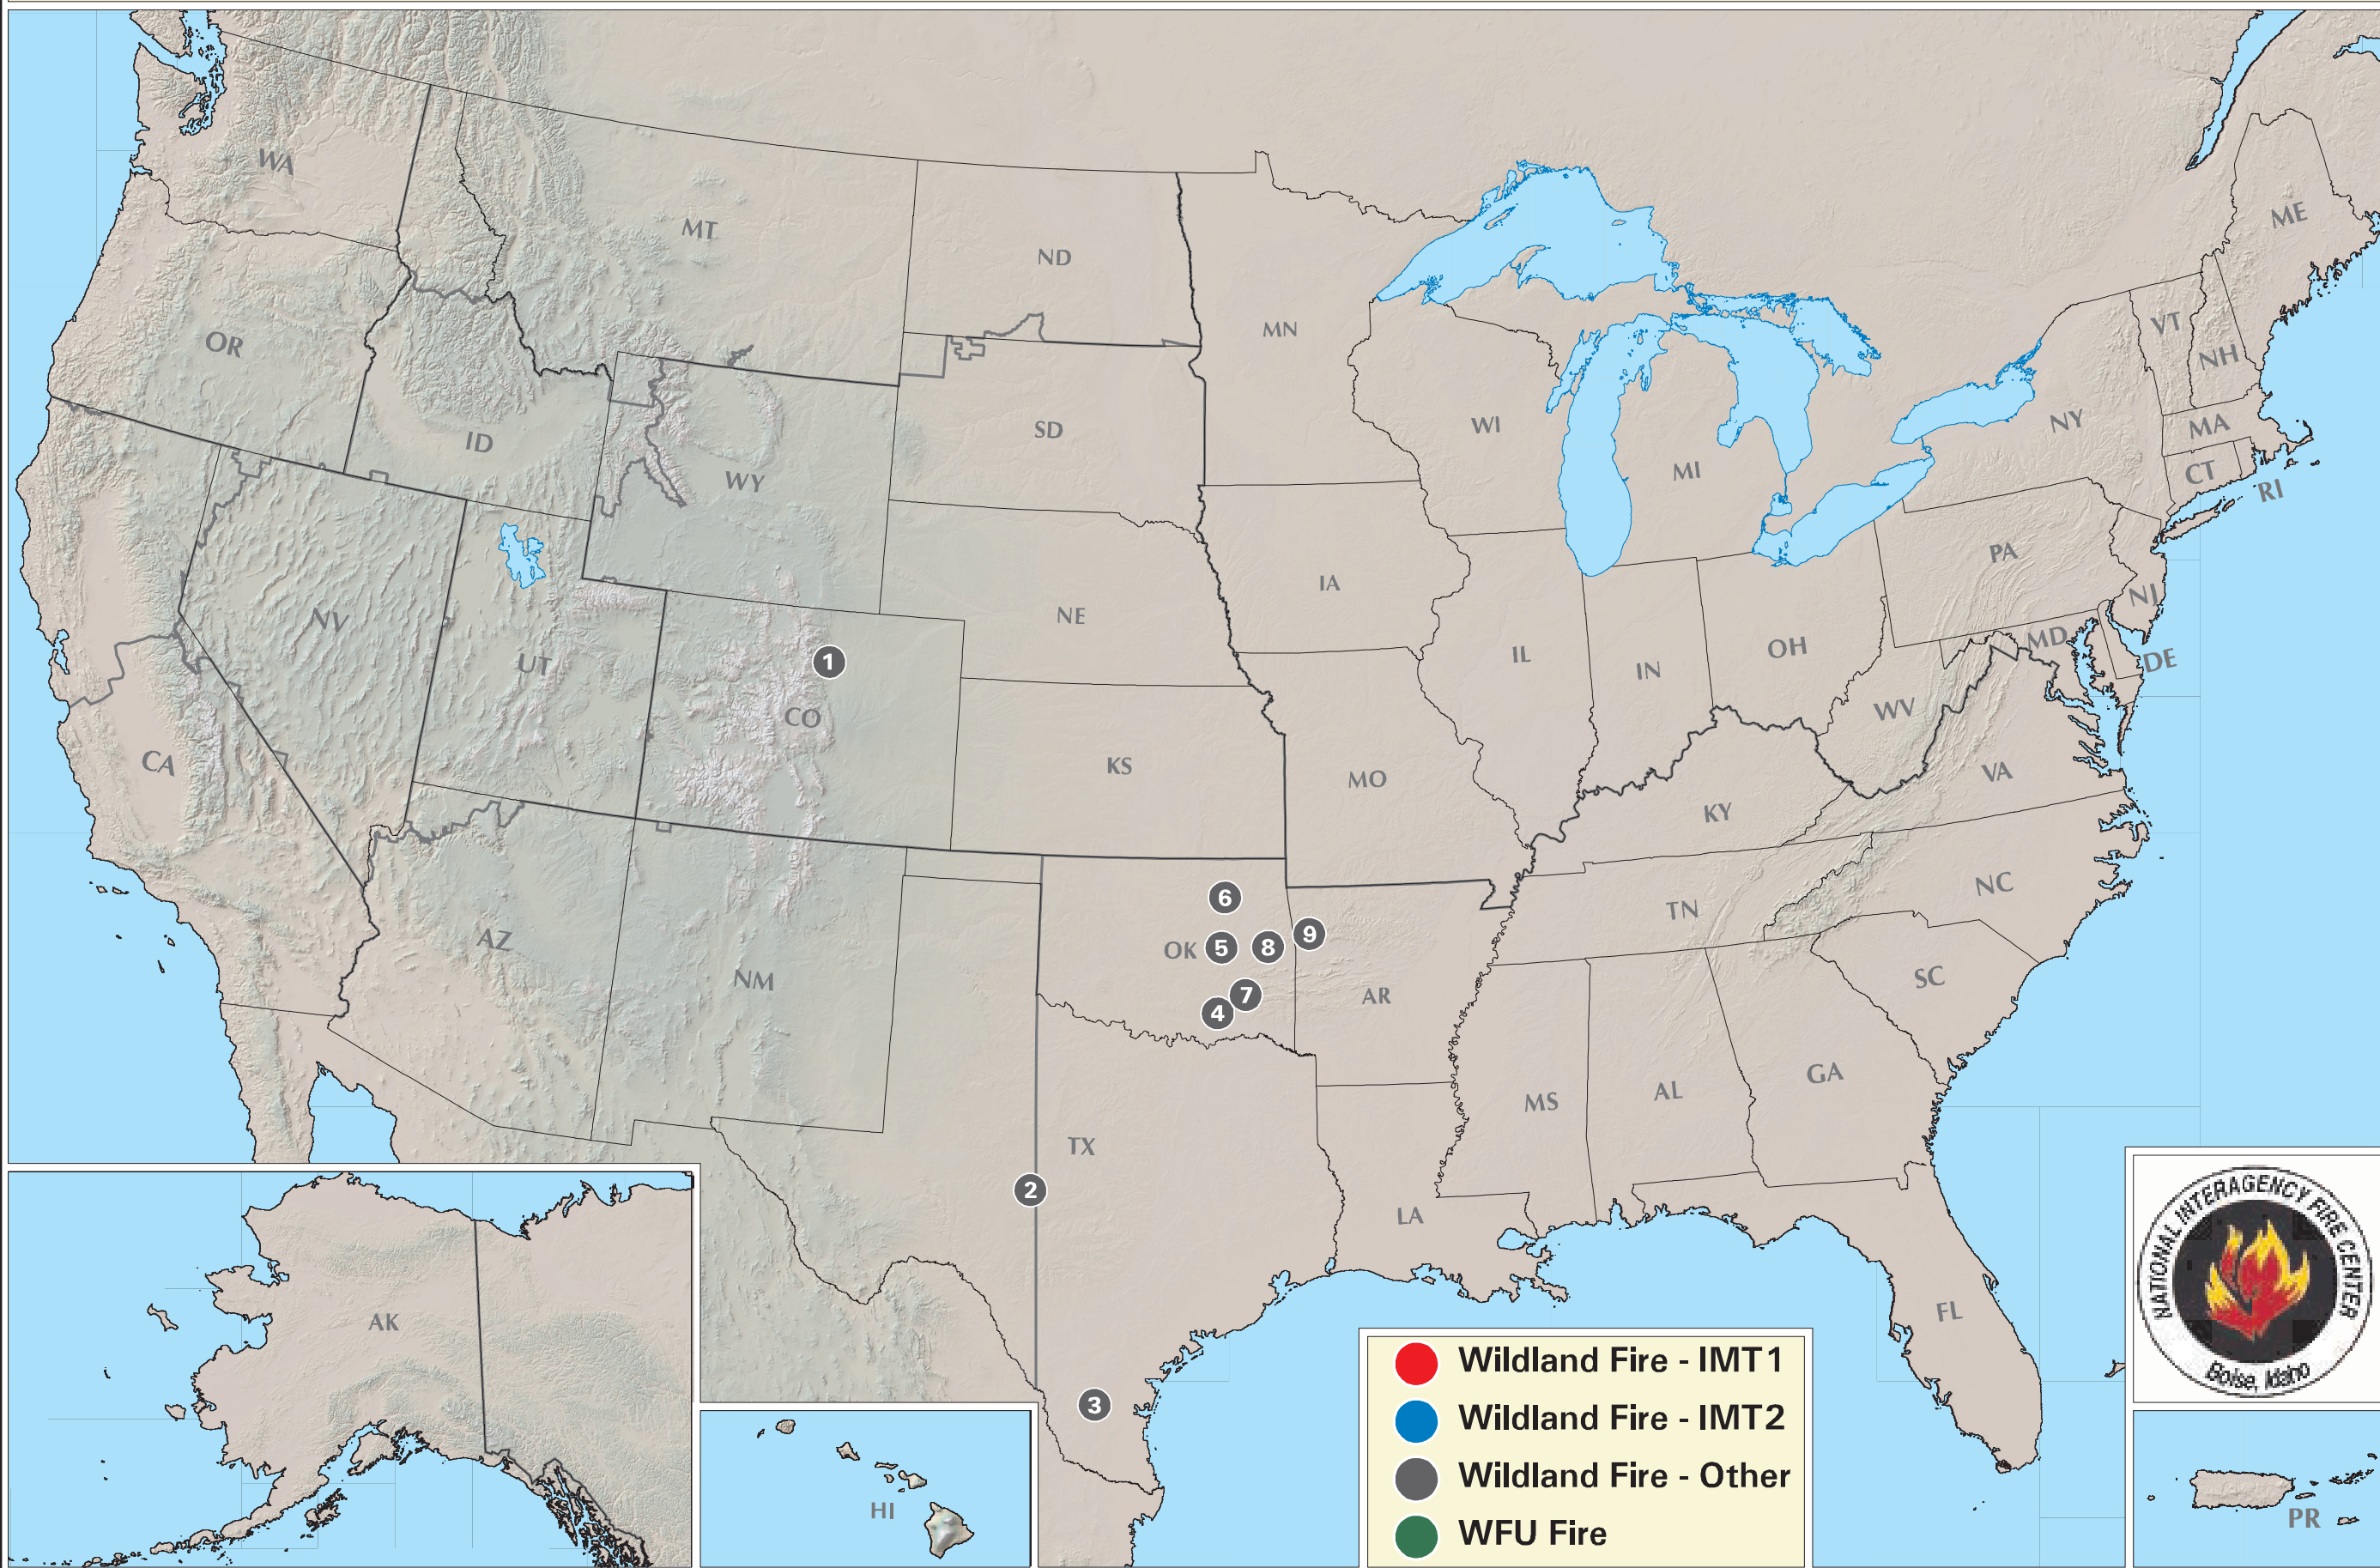

Current Large Incidents

January 16, 2009

1 OLDE STAGE FIRE

2 MCGOWEN

3 CAMINO ANCHO SOUTH #1

4 POWELL

5 TURKEY PEN

6 SPAVINAW HILLS

7 MIDDLE MOUNTAIN FIRE

8 STONY POINT

9 MT FORK#2