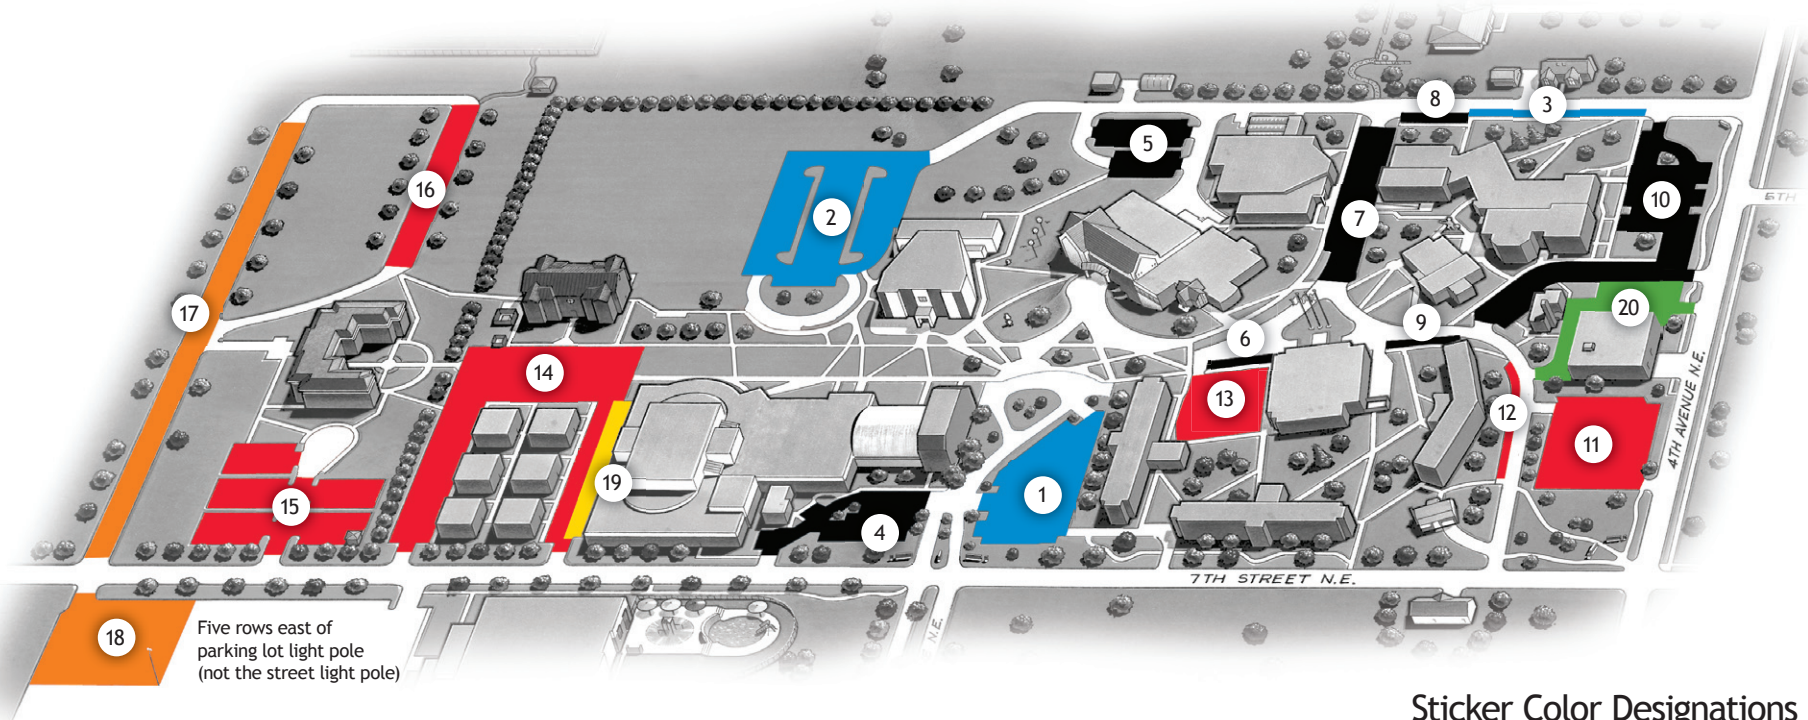

DORDT COLLEGE

2008-2009 Parking Information

Additional Notes

Parking sticker goes in lower passenger side of windshield

All students have the responsibility to be aware of the parking regulations that are found in the student handbook

Parking Designations

Guests to Campus	■ ■ ■	Lots 1-10, 17-18
Patrons of Rec Center	■ ■	Lots 2, 19
Black Permit Holders	■ ■ ■	Lots 1-10, 17-18
Red Permit Holders	■ ■ ■	Lots 11-16, 17-18
Blue Permit Holders	■ ■	Lots 1-3, 17-18
Dordt Vehicle Fleet	■	Lot 20

Sticker Color Designations

Black Permit Holders	Faculty/Staff
Red Permit Holders	Campus/8plex/Duplex Residents
Blue Permit Holders	Commuters

Curb Designations

Green	Staff
Blue	Handicapped
Yellow	No Parking
Red	Motorcycle