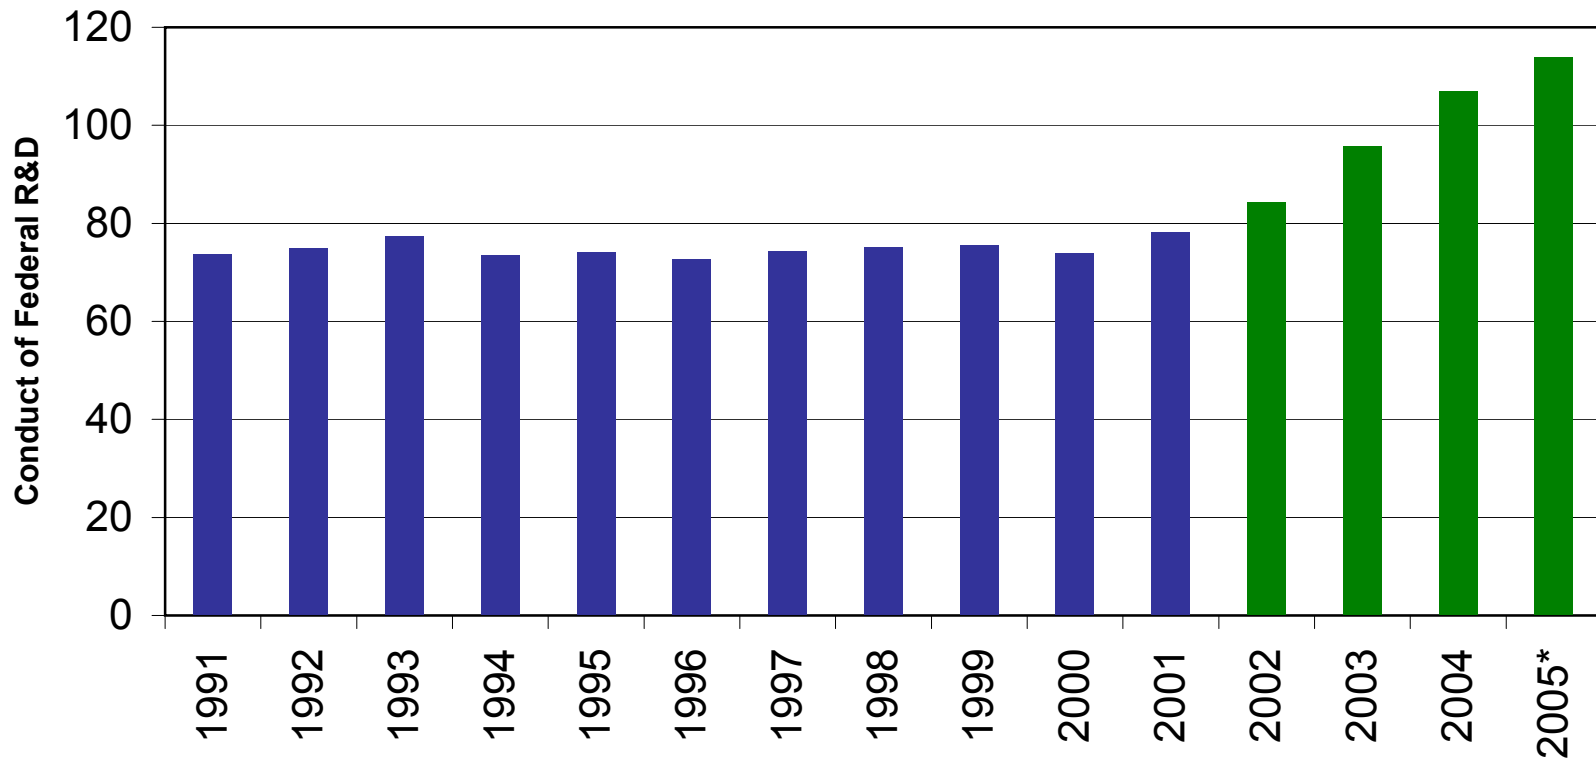

# FEDERAL R&D SPENDING

(Outlays in billions, constant 2000 dollars)

\*President's FY 2005 Budget Submission