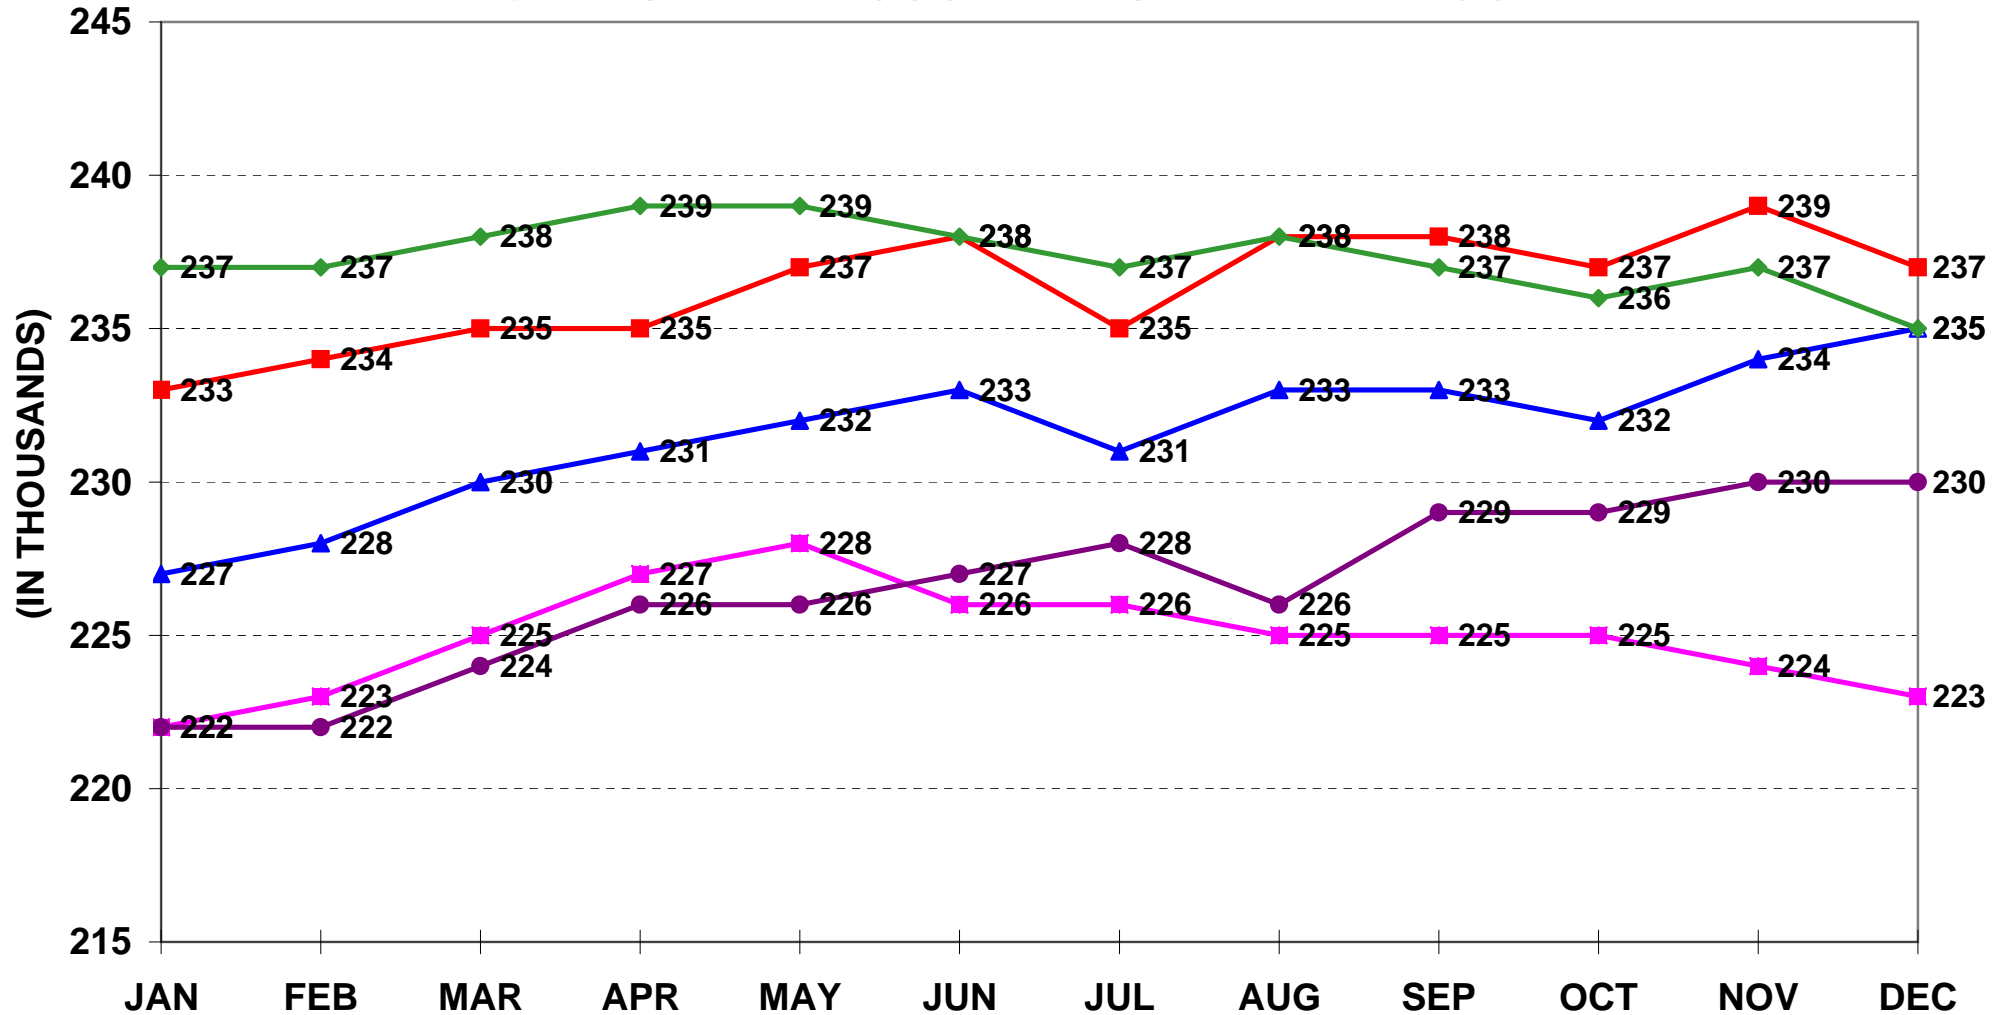

# AVERAGE RAILROAD EMPLOYMENT

## JANUARY 2003 - DECEMBER 2007

The calendar year average employment was 225,000 in 2003, 227,000 in 2004, 232,000 in 2005, 236,000 in 2006 and 237,000 in 2007.

■ 2003 
 ● 2004 
 ▲ 2005 
 ■ 2006 
 ◆ 2007