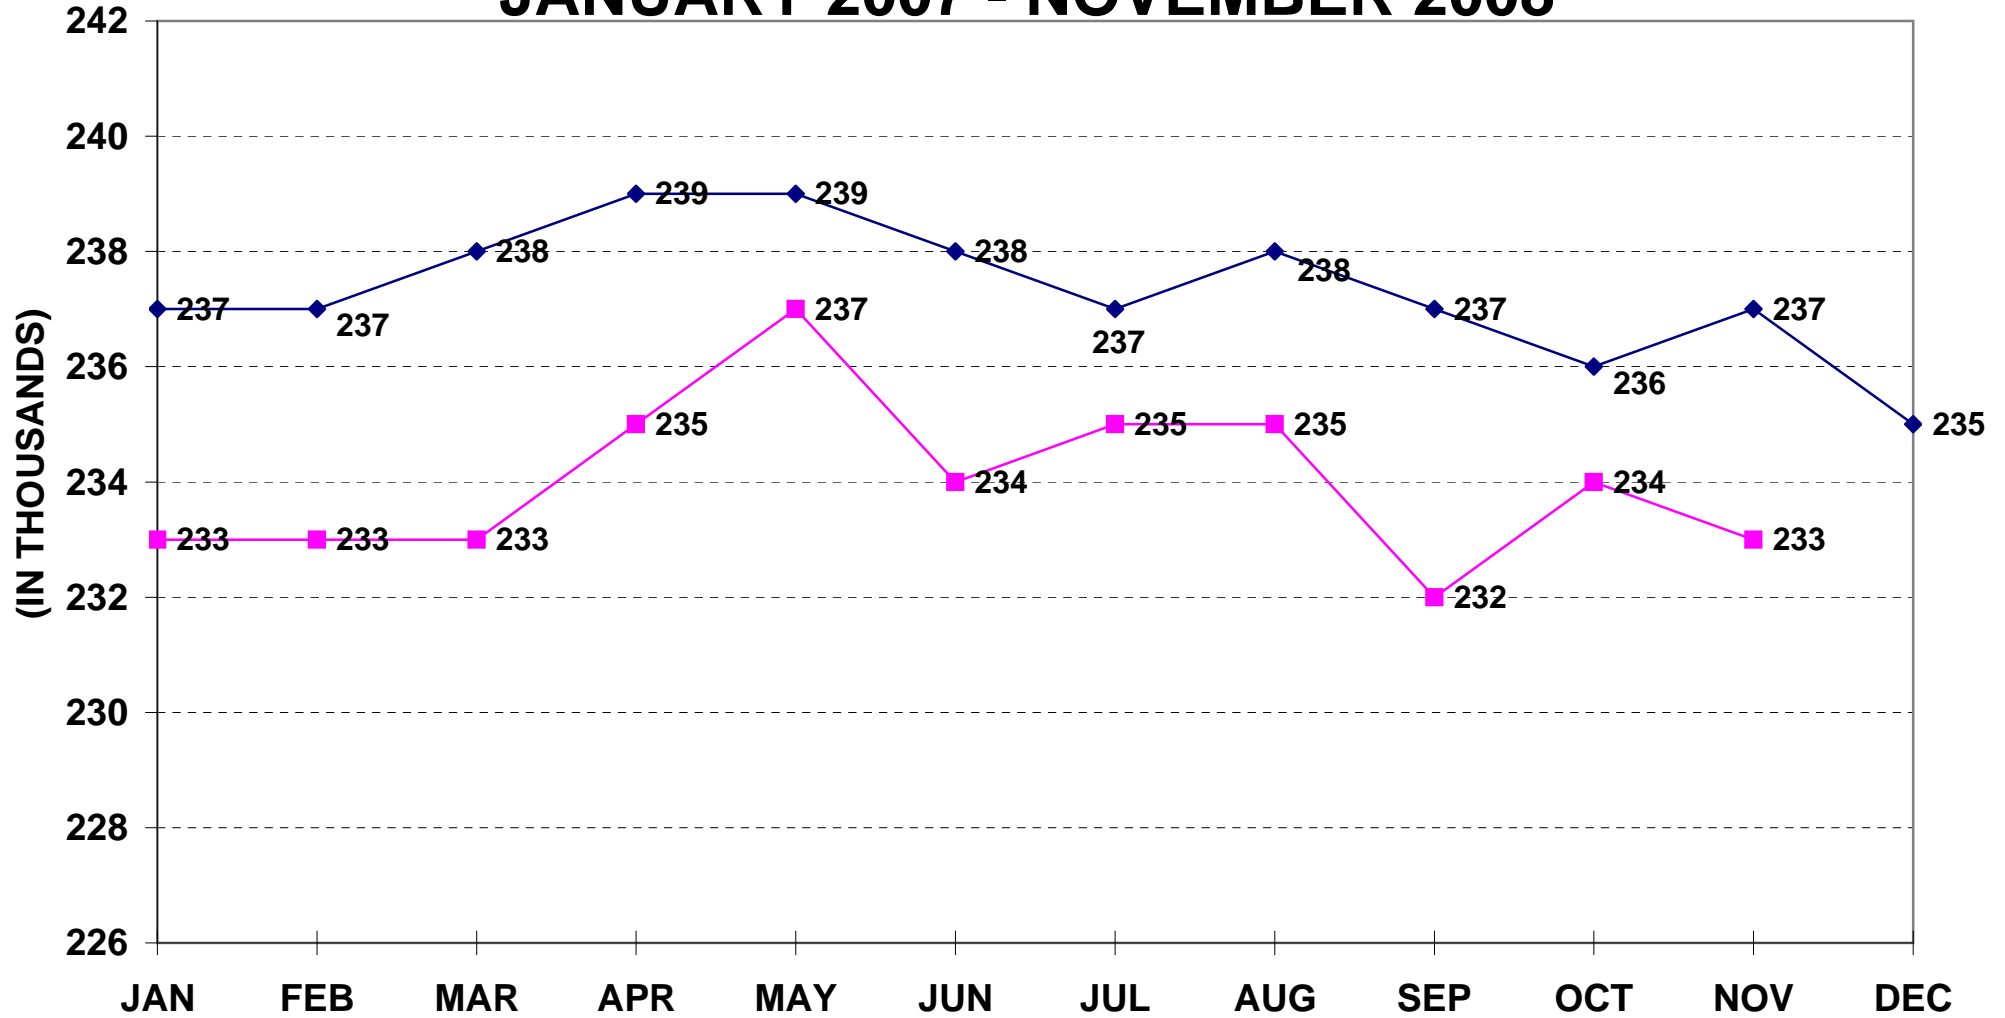

# AVERAGE RAILROAD EMPLOYMENT

## JANUARY 2007 - NOVEMBER 2008

The calendar year average was 237,000 for 2007.