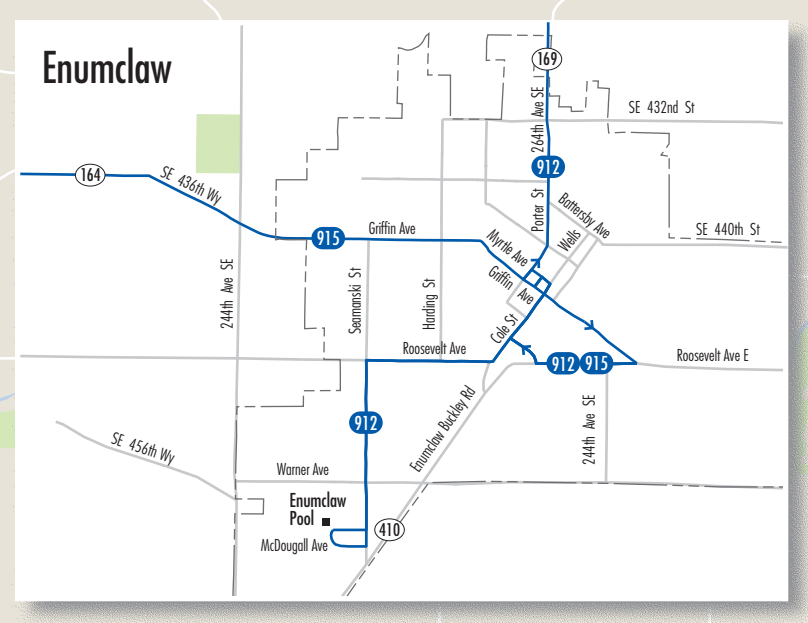

Metro Transit System Map

Effective September 2008

APPROXIMATE SCALE IN MILES