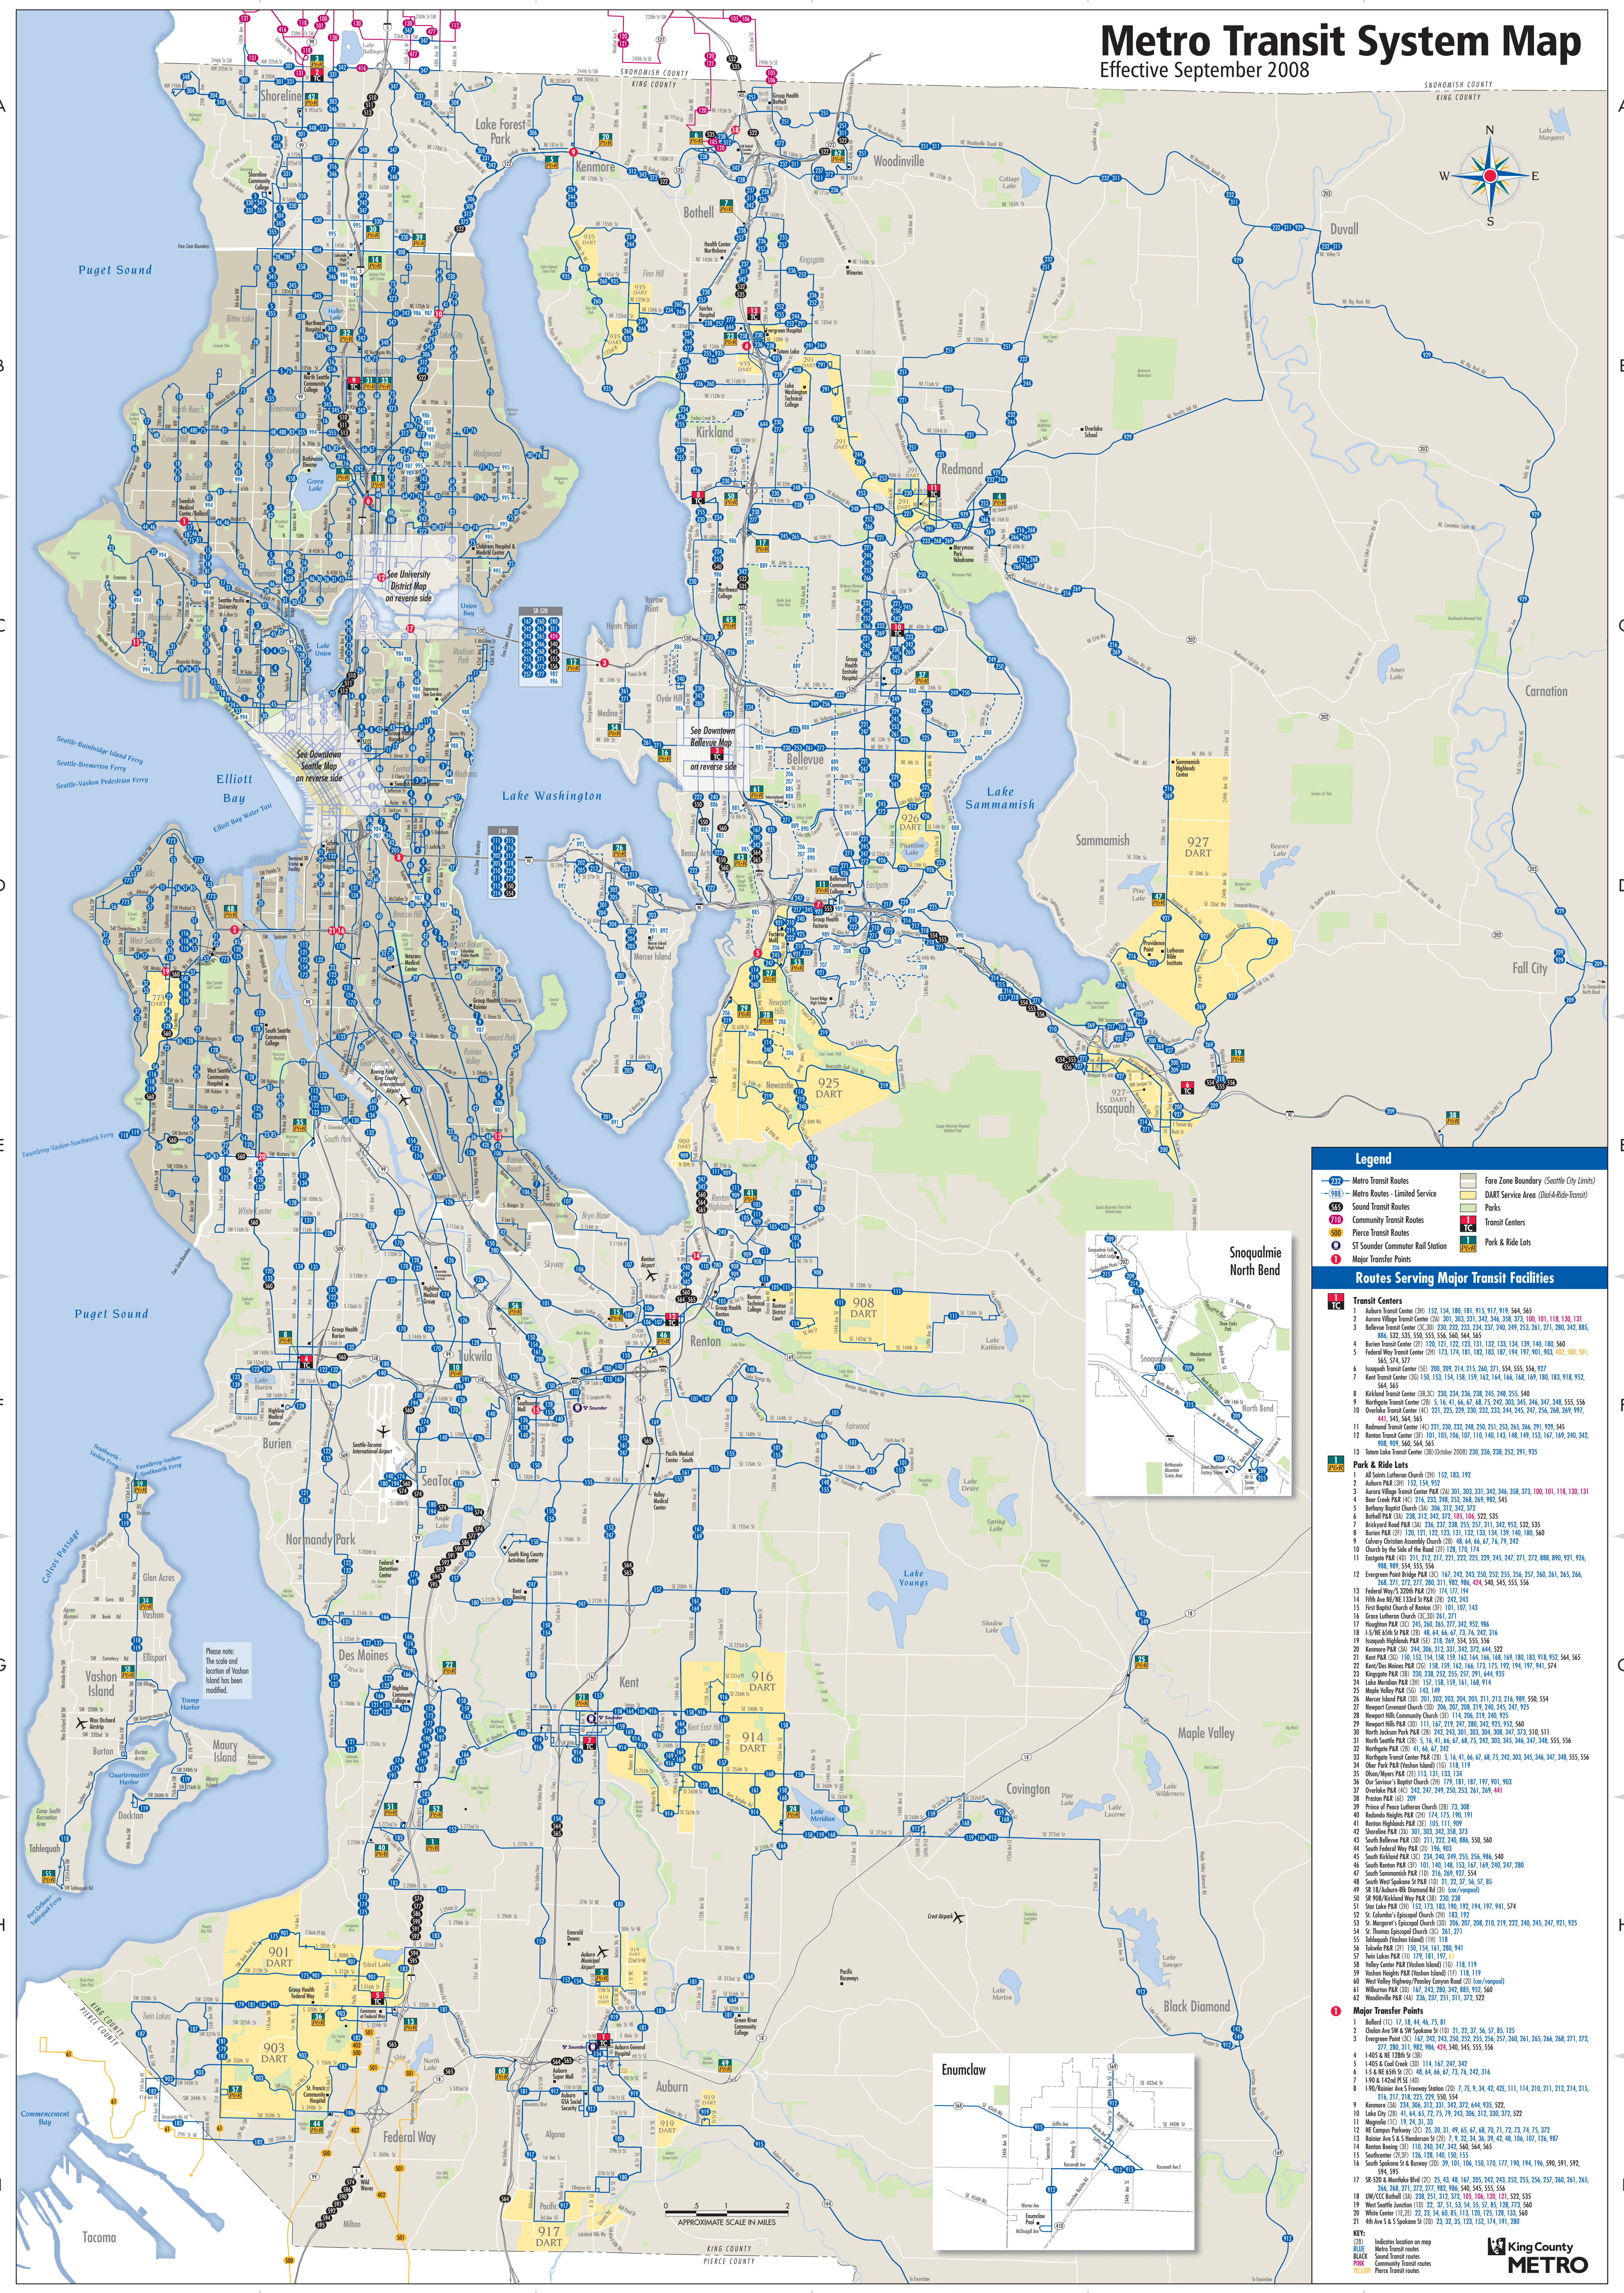

Metro Transit System Map

Effective September 2008

APPROXIMATE SCALE IN MILES