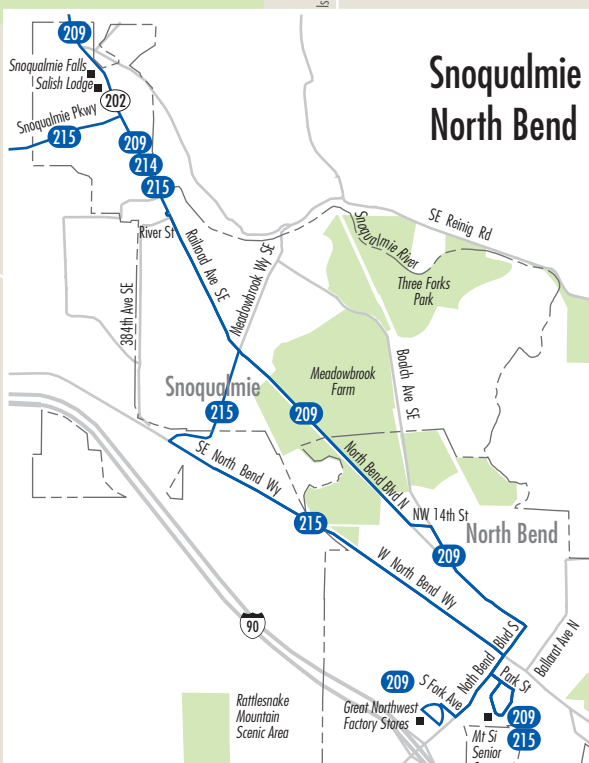

Metro Transit System Map

Effective September 2008

APPROXIMATE SCALE IN MILES