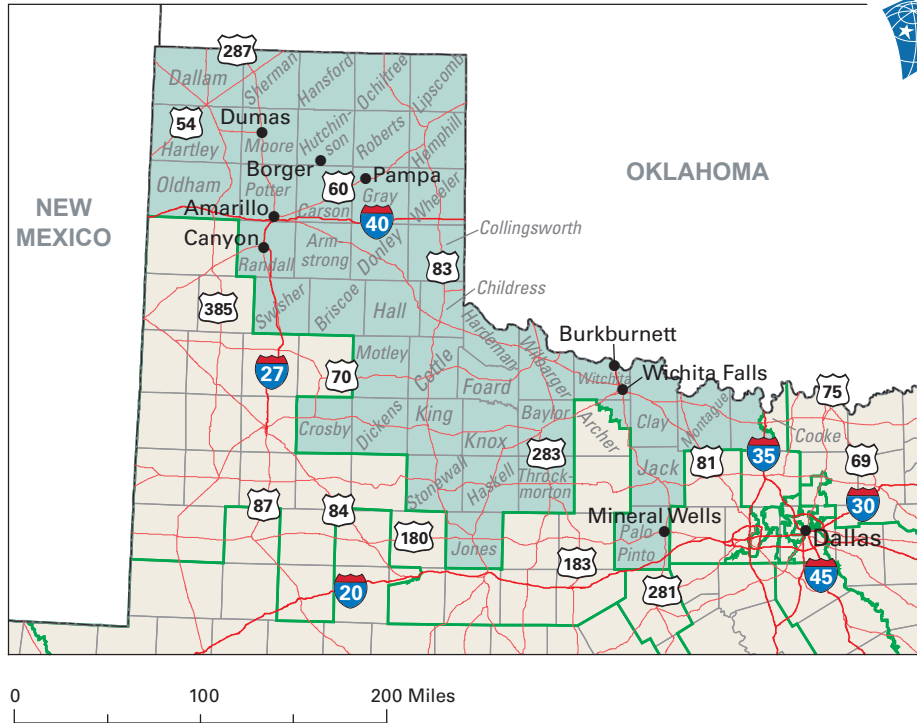

Congressional District 13

13 Congressional District
Hutchinson County

Texas (32 Districts)