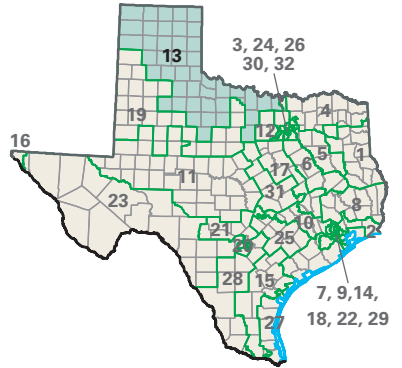

Congressional District 13

13 Congressional District
Hutchinson County

Texas (32 Districts)