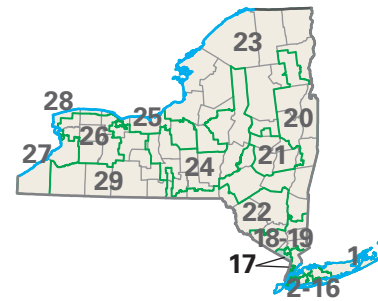

Congressional District 17

nationalatlas.gov

17 Congressional District
Rockland County

New York (29 Districts)