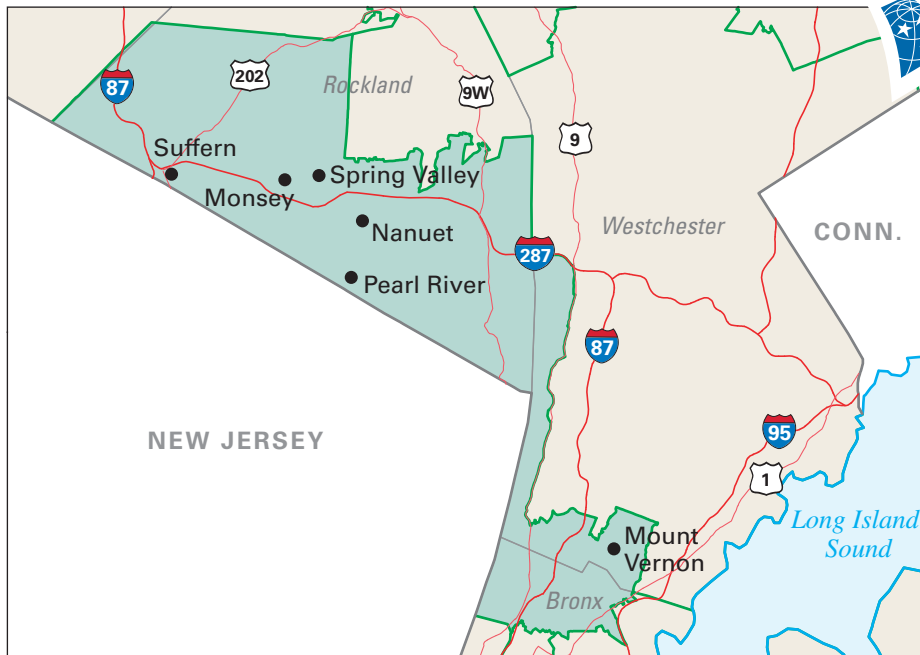

Congressional District 17

nationalatlas.gov

17 Congressional District
Rockland County

New York (29 Districts)