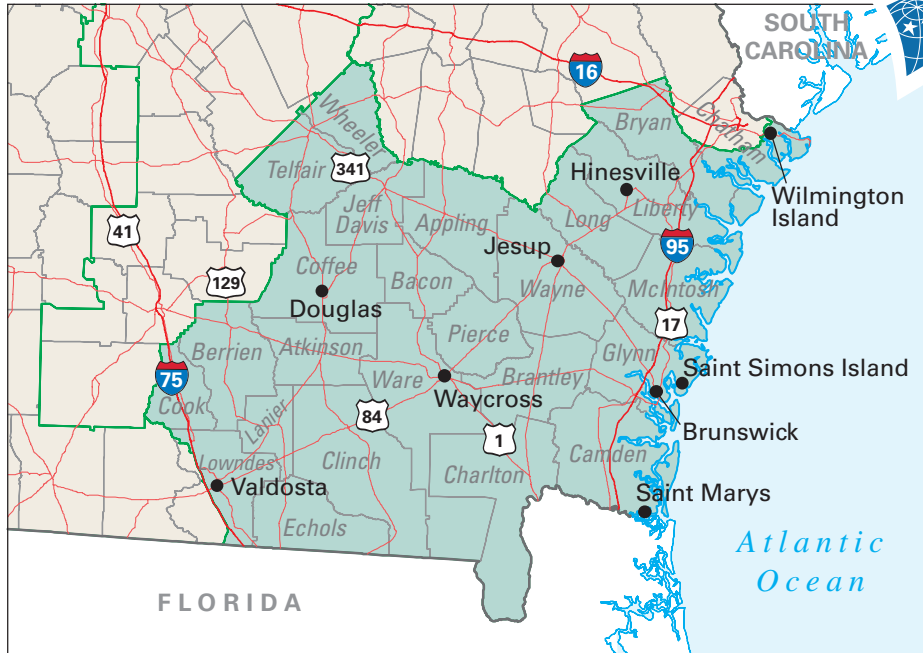

# Congressional District 1

**1** Congressional District  
*Pierce* County

Georgia (13 Districts)