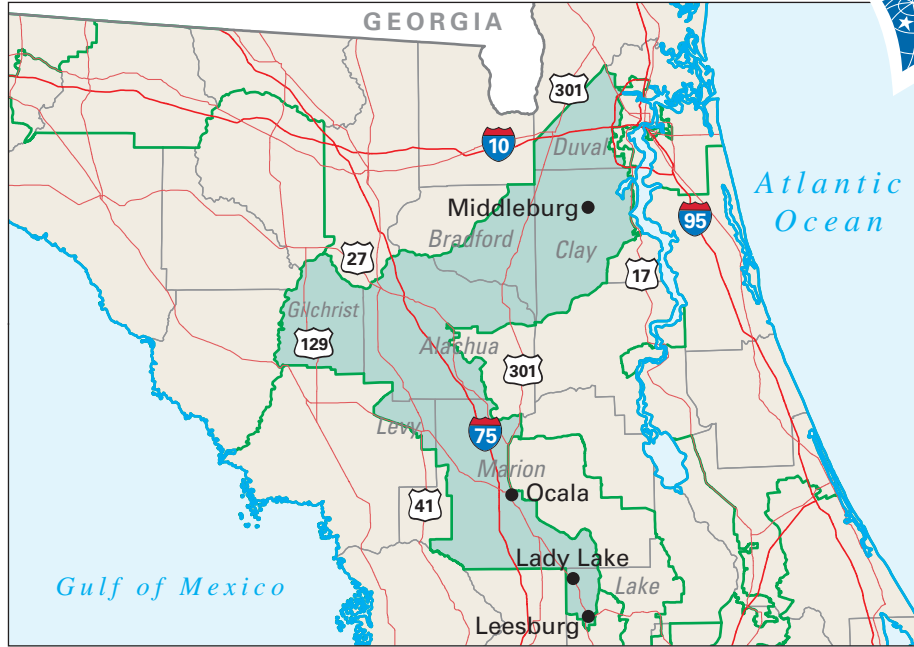

Congressional District 6

- 6 Congressional District
- Clay County

Florida (25 Districts)