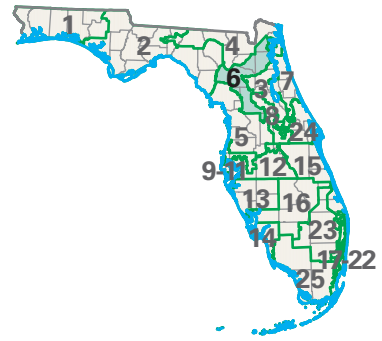

Congressional District 6

- 6 Congressional District
- Clay County

Florida (25 Districts)